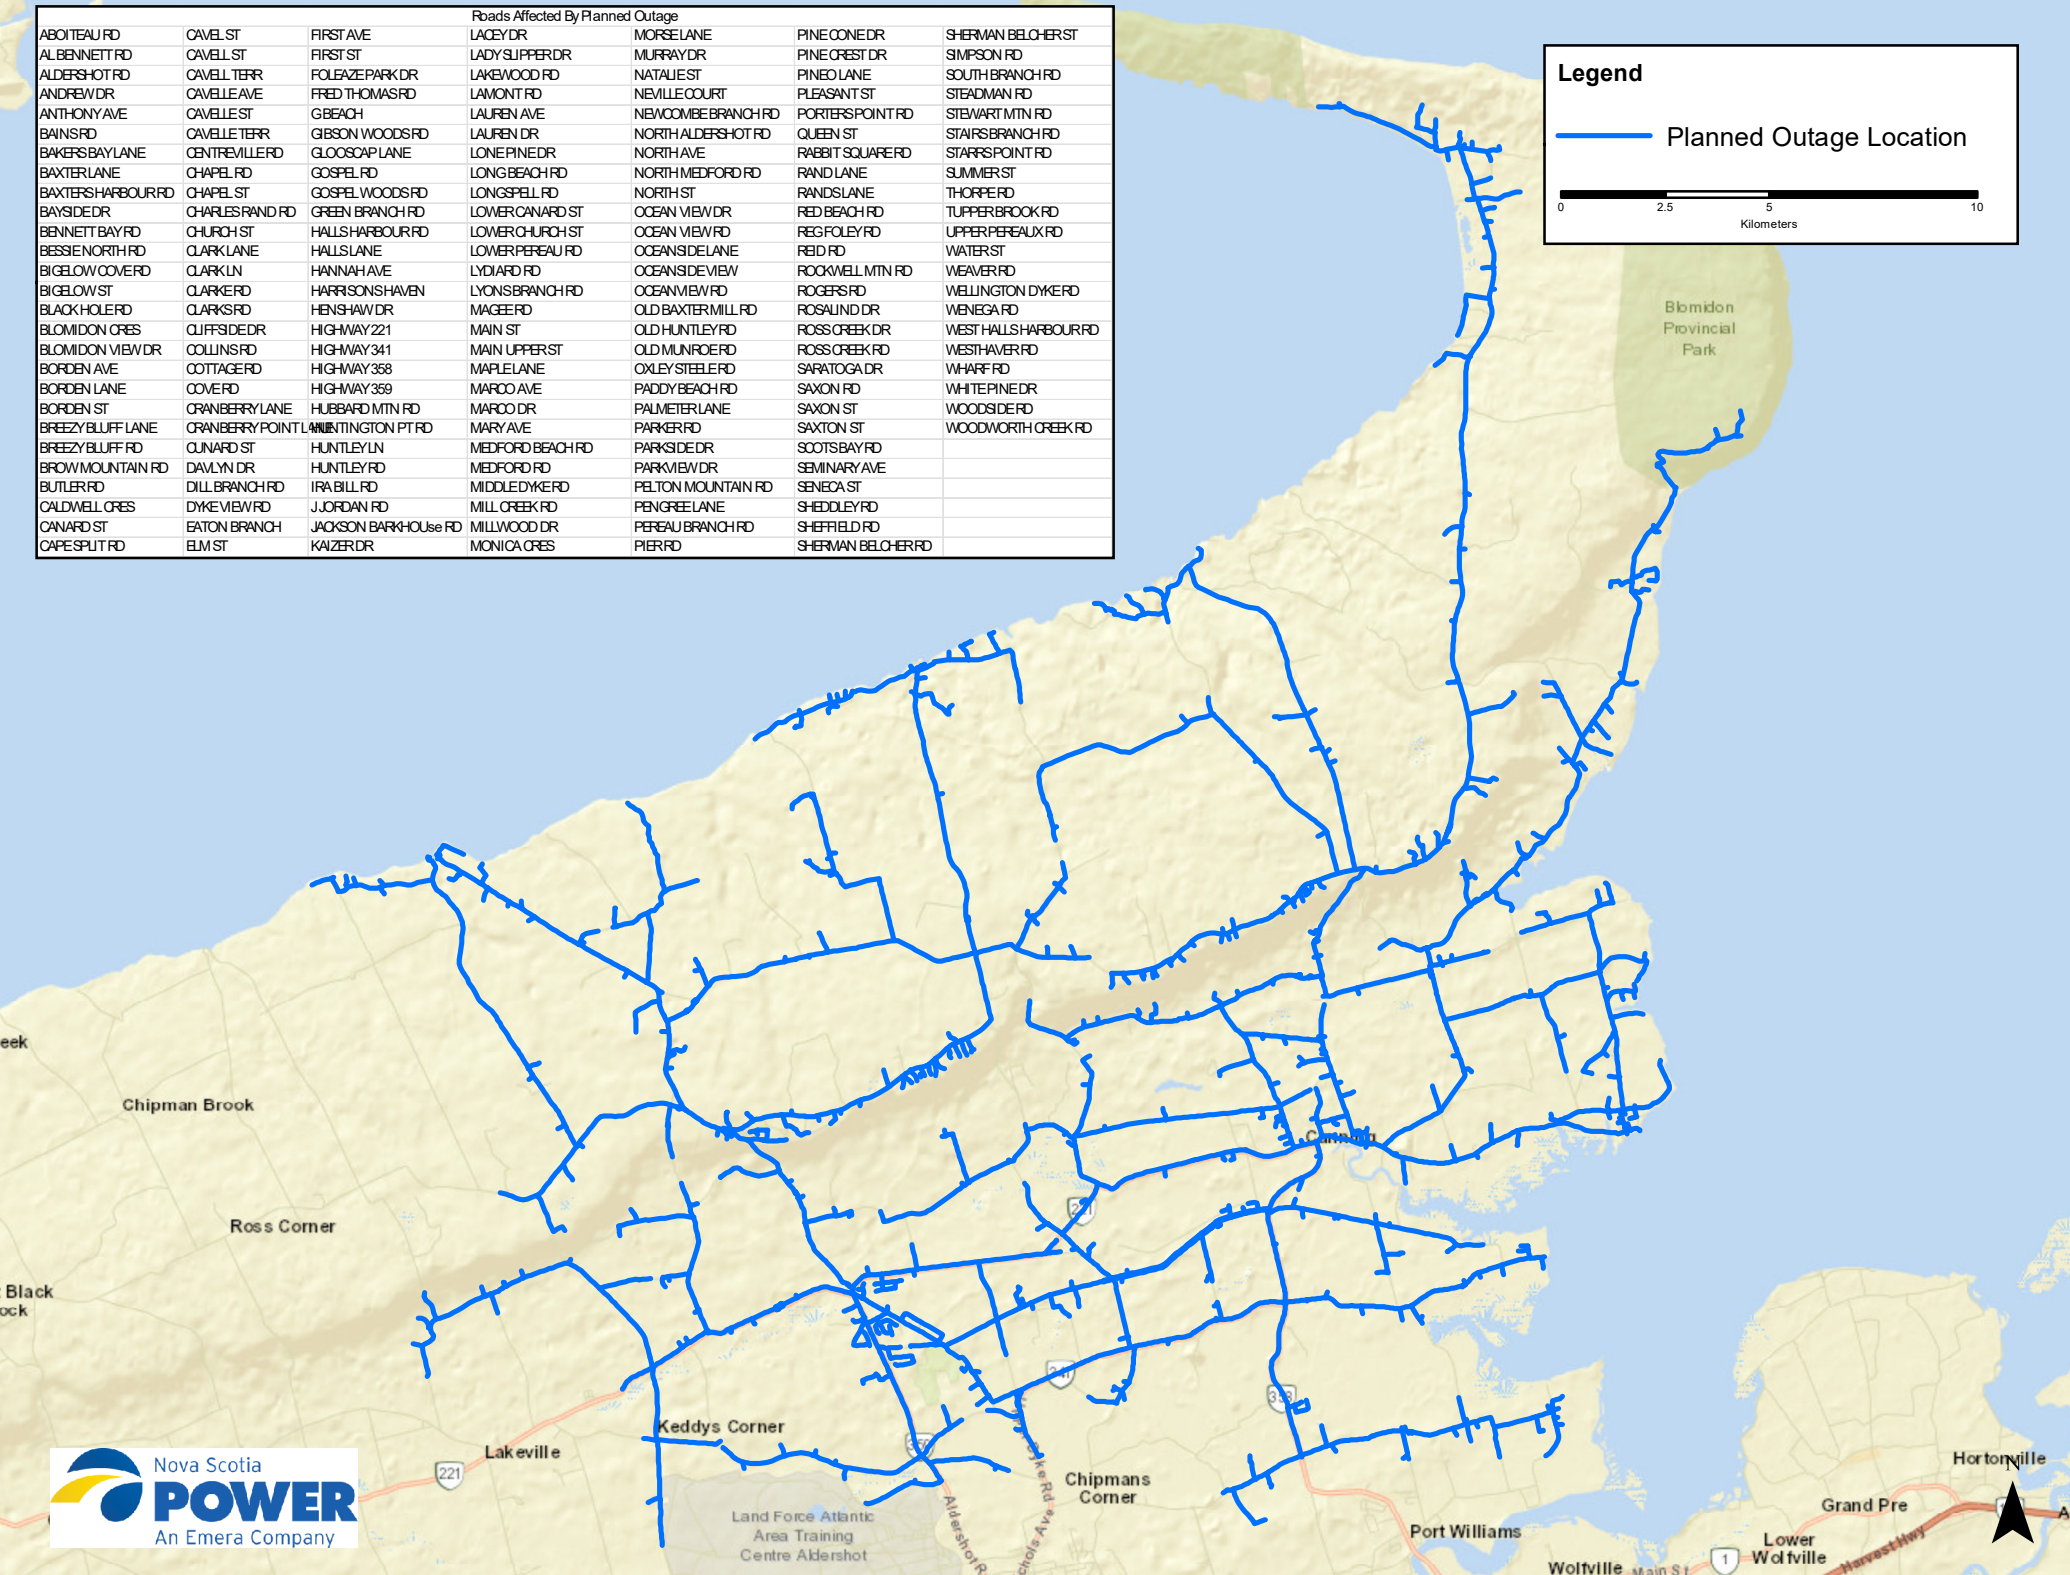

Legend

 Planned Outage Location

Roads Affected By Planned Outage

AVON LN	CHESTNUT AVE	GREEN ACRES DR	LITTLE BROOK LN	QUEEN ST	SUNNYSIDE DR
BALCOM DR	CHURCH ST	GREENWICH RD GREEN	LITTLE RD	RAWDING DR	SUNNYSIDE RD
BASINVIEW TERR	COLLINS RD	HARRIS PL	LYNWOOD DR	RAWDING RD	SUNSET TERR
BECKWITH ST	COMMERCIAL ST	HIGH ST	MAIN ST	RIDGE RD	SUTTON RD
BELCHER ST	COOPERAGE LN	HIGHLAND CT	MARSH HAWK DR	RIGA DR	SYLVAN DR
BIGELOW ST	COUNTRY WALK	HIGHWAY 1	MEMORY LN	ROBIE TUFTS DR	TERRY'S CREEK RD
BIRCH CT	DEEP HOLLOW RD	HIGHWAY 358	MIDDLE ST	SELENA CT	THISTLE CRES
BIRCH DR	EARNSCLIFFE AVE	HILLCREST AVE HILL	MINAS WAREHOUSE RD	SKYWAY DR	UNIVERSITY AVE
BIRCH DR EXT	EDEN ROW	JAKESON ST	OLD FARM LN	STARRS POINT RD	W MAIN ST
BIRCH ST	ELDERKIN DR	JESSICA'S WAY	OLD GREENWICH RD	STANDARD PAVING RD	WESTWOOD AVE
BLACKBERRY LN	EMILY ST	JESSIE JAGGARD DR	OSCAR CHASE DR	STARRS POINT LOOP	WHIDDEN AVE
BLUE HERON CT	FAIRBANKS AVE	KARS ST	PARK ST	STARRS POINT LOOP RD	WHIDDEN ST
BRAEMAR DR	FORSYTHE NORTH RD	KENT AVE	PARKWAY DR	ST STIRLING AVE	WICKWIRE AVE
BUSCH LN	FORSYTHE SOUTH RD	KIDSTON AVE	PINE ST	STARRS POINT RD	
CENTENNIAL DR	GARDEN CT	KIMBROUGH CT	PORTS LANDING AVE	STEEPLE VIEW DR	
CHASES LN	GLOOSCAP TERR	LEASIDE CT	PRIME PL	STIRLING AVE	
CHERRY LN	GRANDVIEW DR GR	LISA DR	PRINCE ST	SUMAC AVE	

Legend

 Planned Outage Location

0 2.5 5 10
Kilometers

Land Force Atlantic Area Training Centre Aldershot