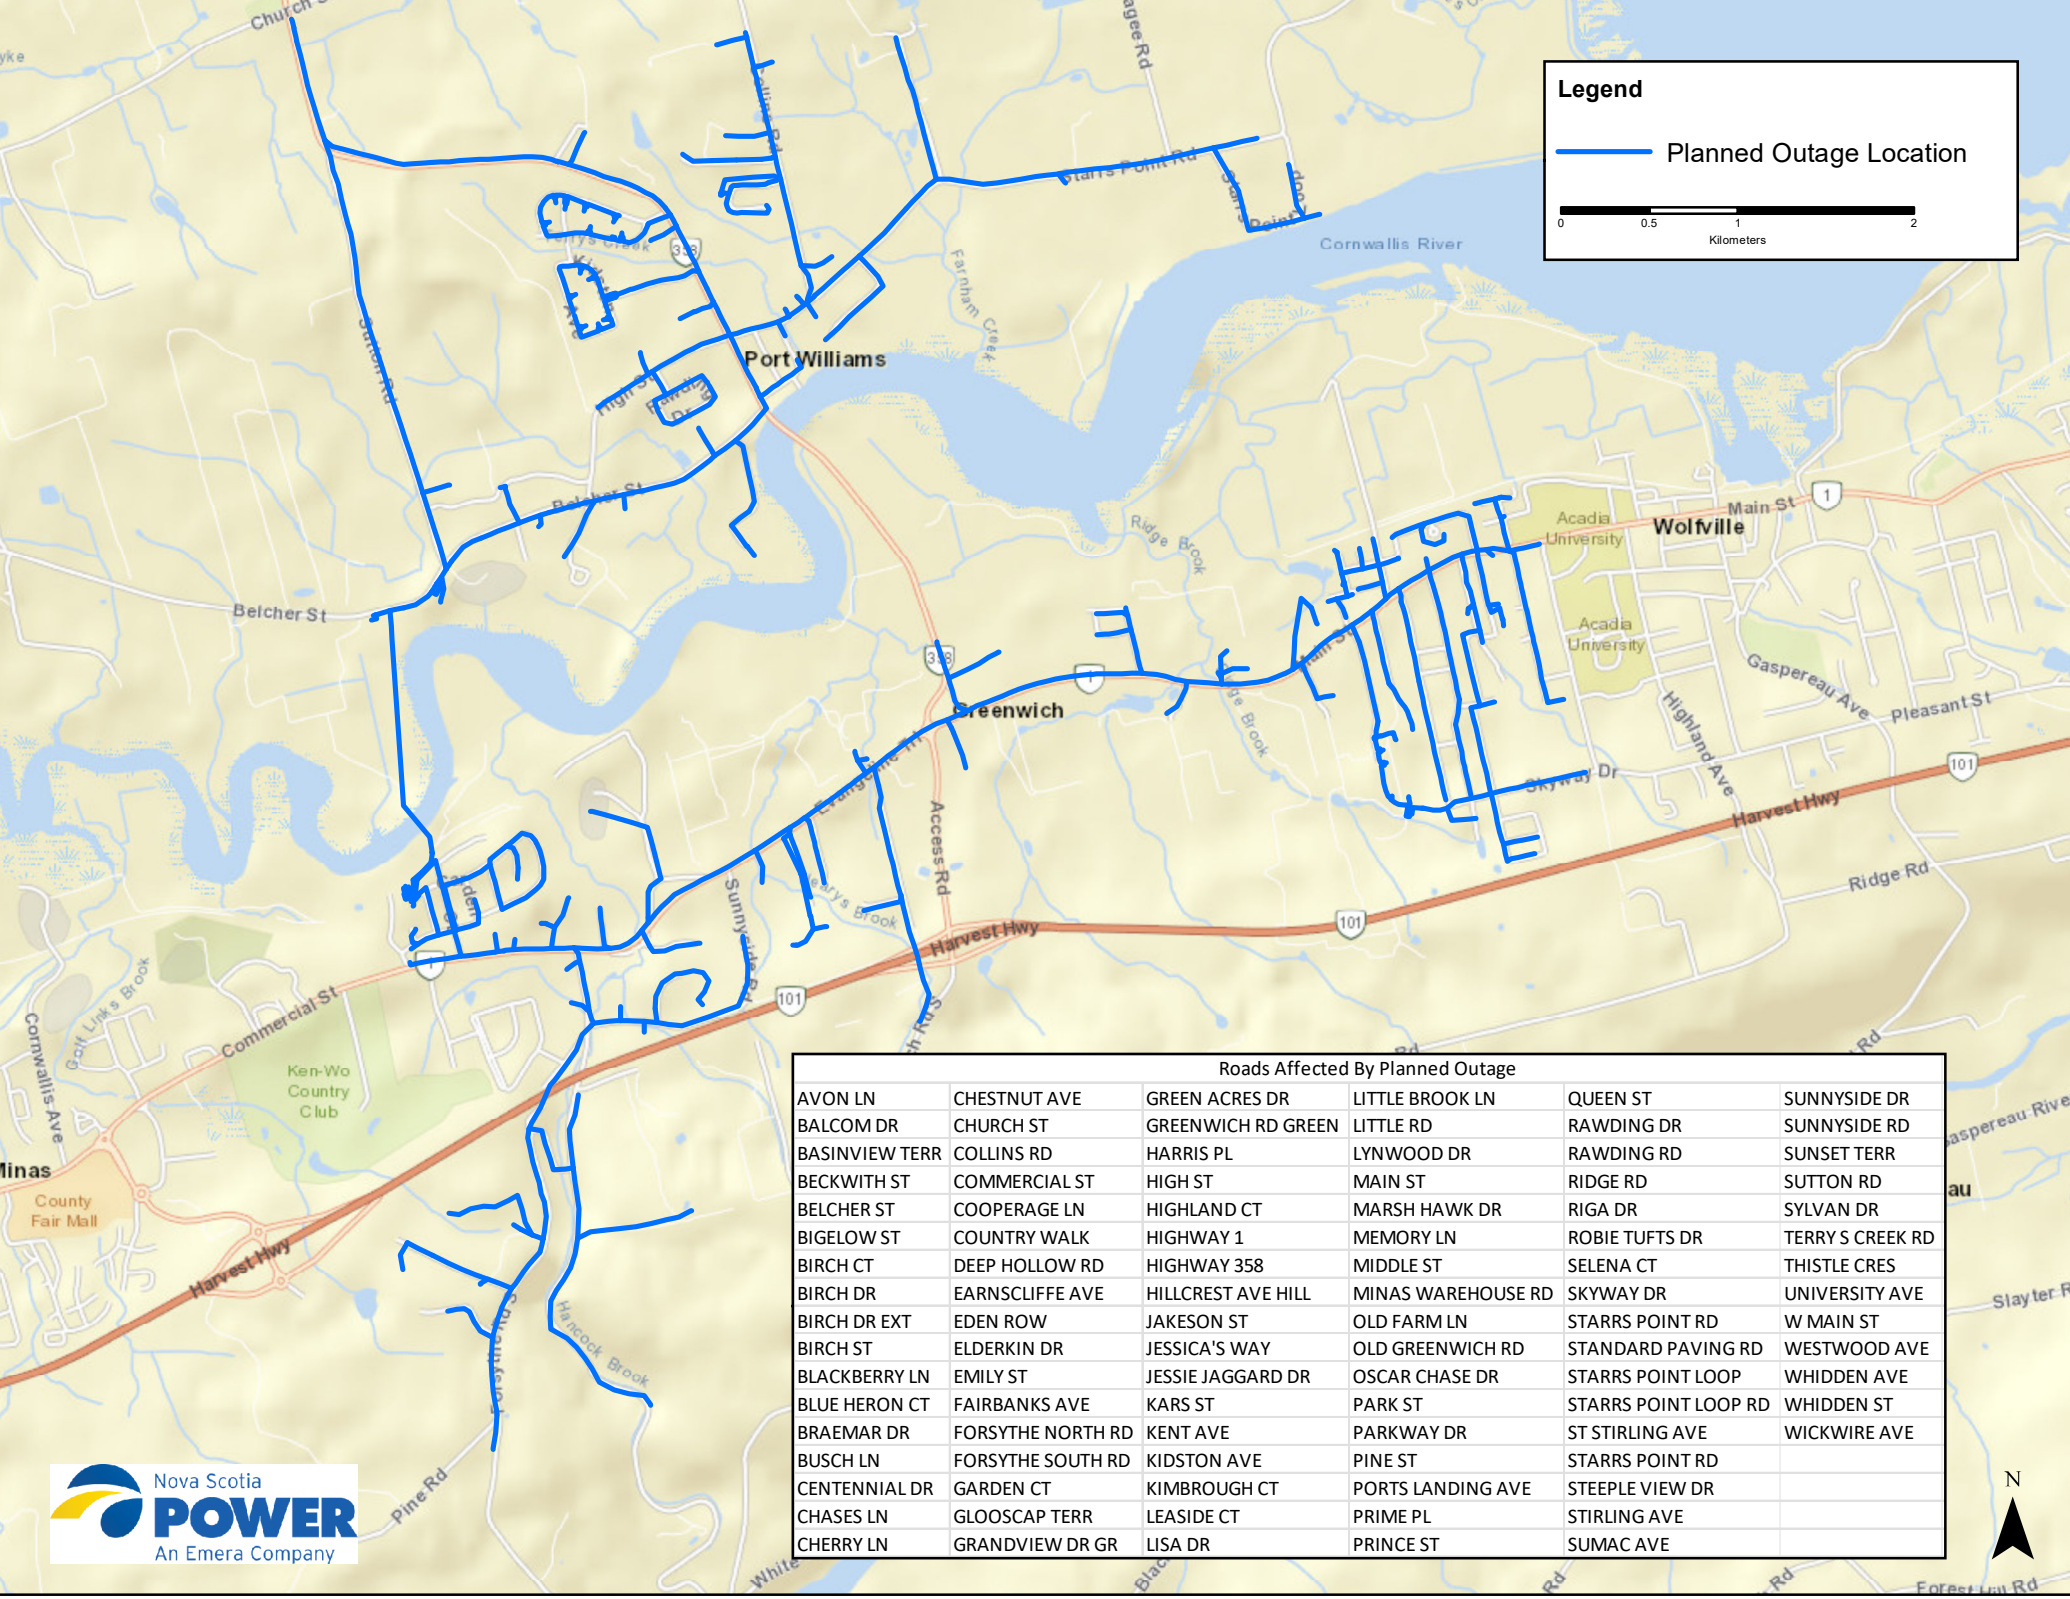

Legend

 Planned Outage Location

Roads Affected By Planned Outage

AVON LN	CHESTNUT AVE	GREEN ACRES DR	LITTLE BROOK LN	QUEEN ST	SUNNYSIDE DR
BALCOM DR	CHURCH ST	GREENWICH RD GREEN	LITTLE RD	RAWDING DR	SUNNYSIDE RD
BASINVIEW TERR	COLLINS RD	HARRIS PL	LYNWOOD DR	RAWDING RD	SUNSET TERR
BECKWITH ST	COMMERCIAL ST	HIGH ST	MAIN ST	RIDGE RD	SUTTON RD
BELCHER ST	COOPERAGE LN	HIGHLAND CT	MARSH HAWK DR	RIGA DR	SYLVAN DR
BIGELOW ST	COUNTRY WALK	HIGHWAY 1	MEMORY LN	ROBIE TUFTS DR	TERRY'S CREEK RD
BIRCH CT	DEEP HOLLOW RD	HIGHWAY 358	MIDDLE ST	SELENA CT	THISTLE CRES
BIRCH DR	EARNSCLIFFE AVE	HILLCREST AVE HILL	MINAS WAREHOUSE RD	SKYWAY DR	UNIVERSITY AVE
BIRCH DR EXT	EDEN ROW	JAKESON ST	OLD FARM LN	STARRS POINT RD	W MAIN ST
BIRCH ST	ELDERKIN DR	JESSICA'S WAY	OLD GREENWICH RD	STANDARD PAVING RD	WESTWOOD AVE
BLACKBERRY LN	EMILY ST	JESSIE JAGGARD DR	OSCAR CHASE DR	STARRS POINT LOOP	WHIDDEN AVE
BLUE HERON CT	FAIRBANKS AVE	KARS ST	PARK ST	STARRS POINT LOOP RD	WHIDDEN ST
BRAEMAR DR	FORSYTHE NORTH RD	KENT AVE	PARKWAY DR	ST STIRLING AVE	WICKWIRE AVE
BUSCH LN	FORSYTHE SOUTH RD	KIDSTON AVE	PINE ST	STARRS POINT RD	
CENTENNIAL DR	GARDEN CT	KIMBROUGH CT	PORTS LANDING AVE	STEEPLE VIEW DR	
CHASES LN	GLOOSCAP TERR	LEASIDE CT	PRIME PL	STIRLING AVE	
CHERRY LN	GRANDVIEW DR GR	LISA DR	PRINCE ST	SUMAC AVE	

Legend

 Planned Outage Location

0 2.5 5 10
Kilometers

Land Force Atlantic Area Training Centre Aldershot