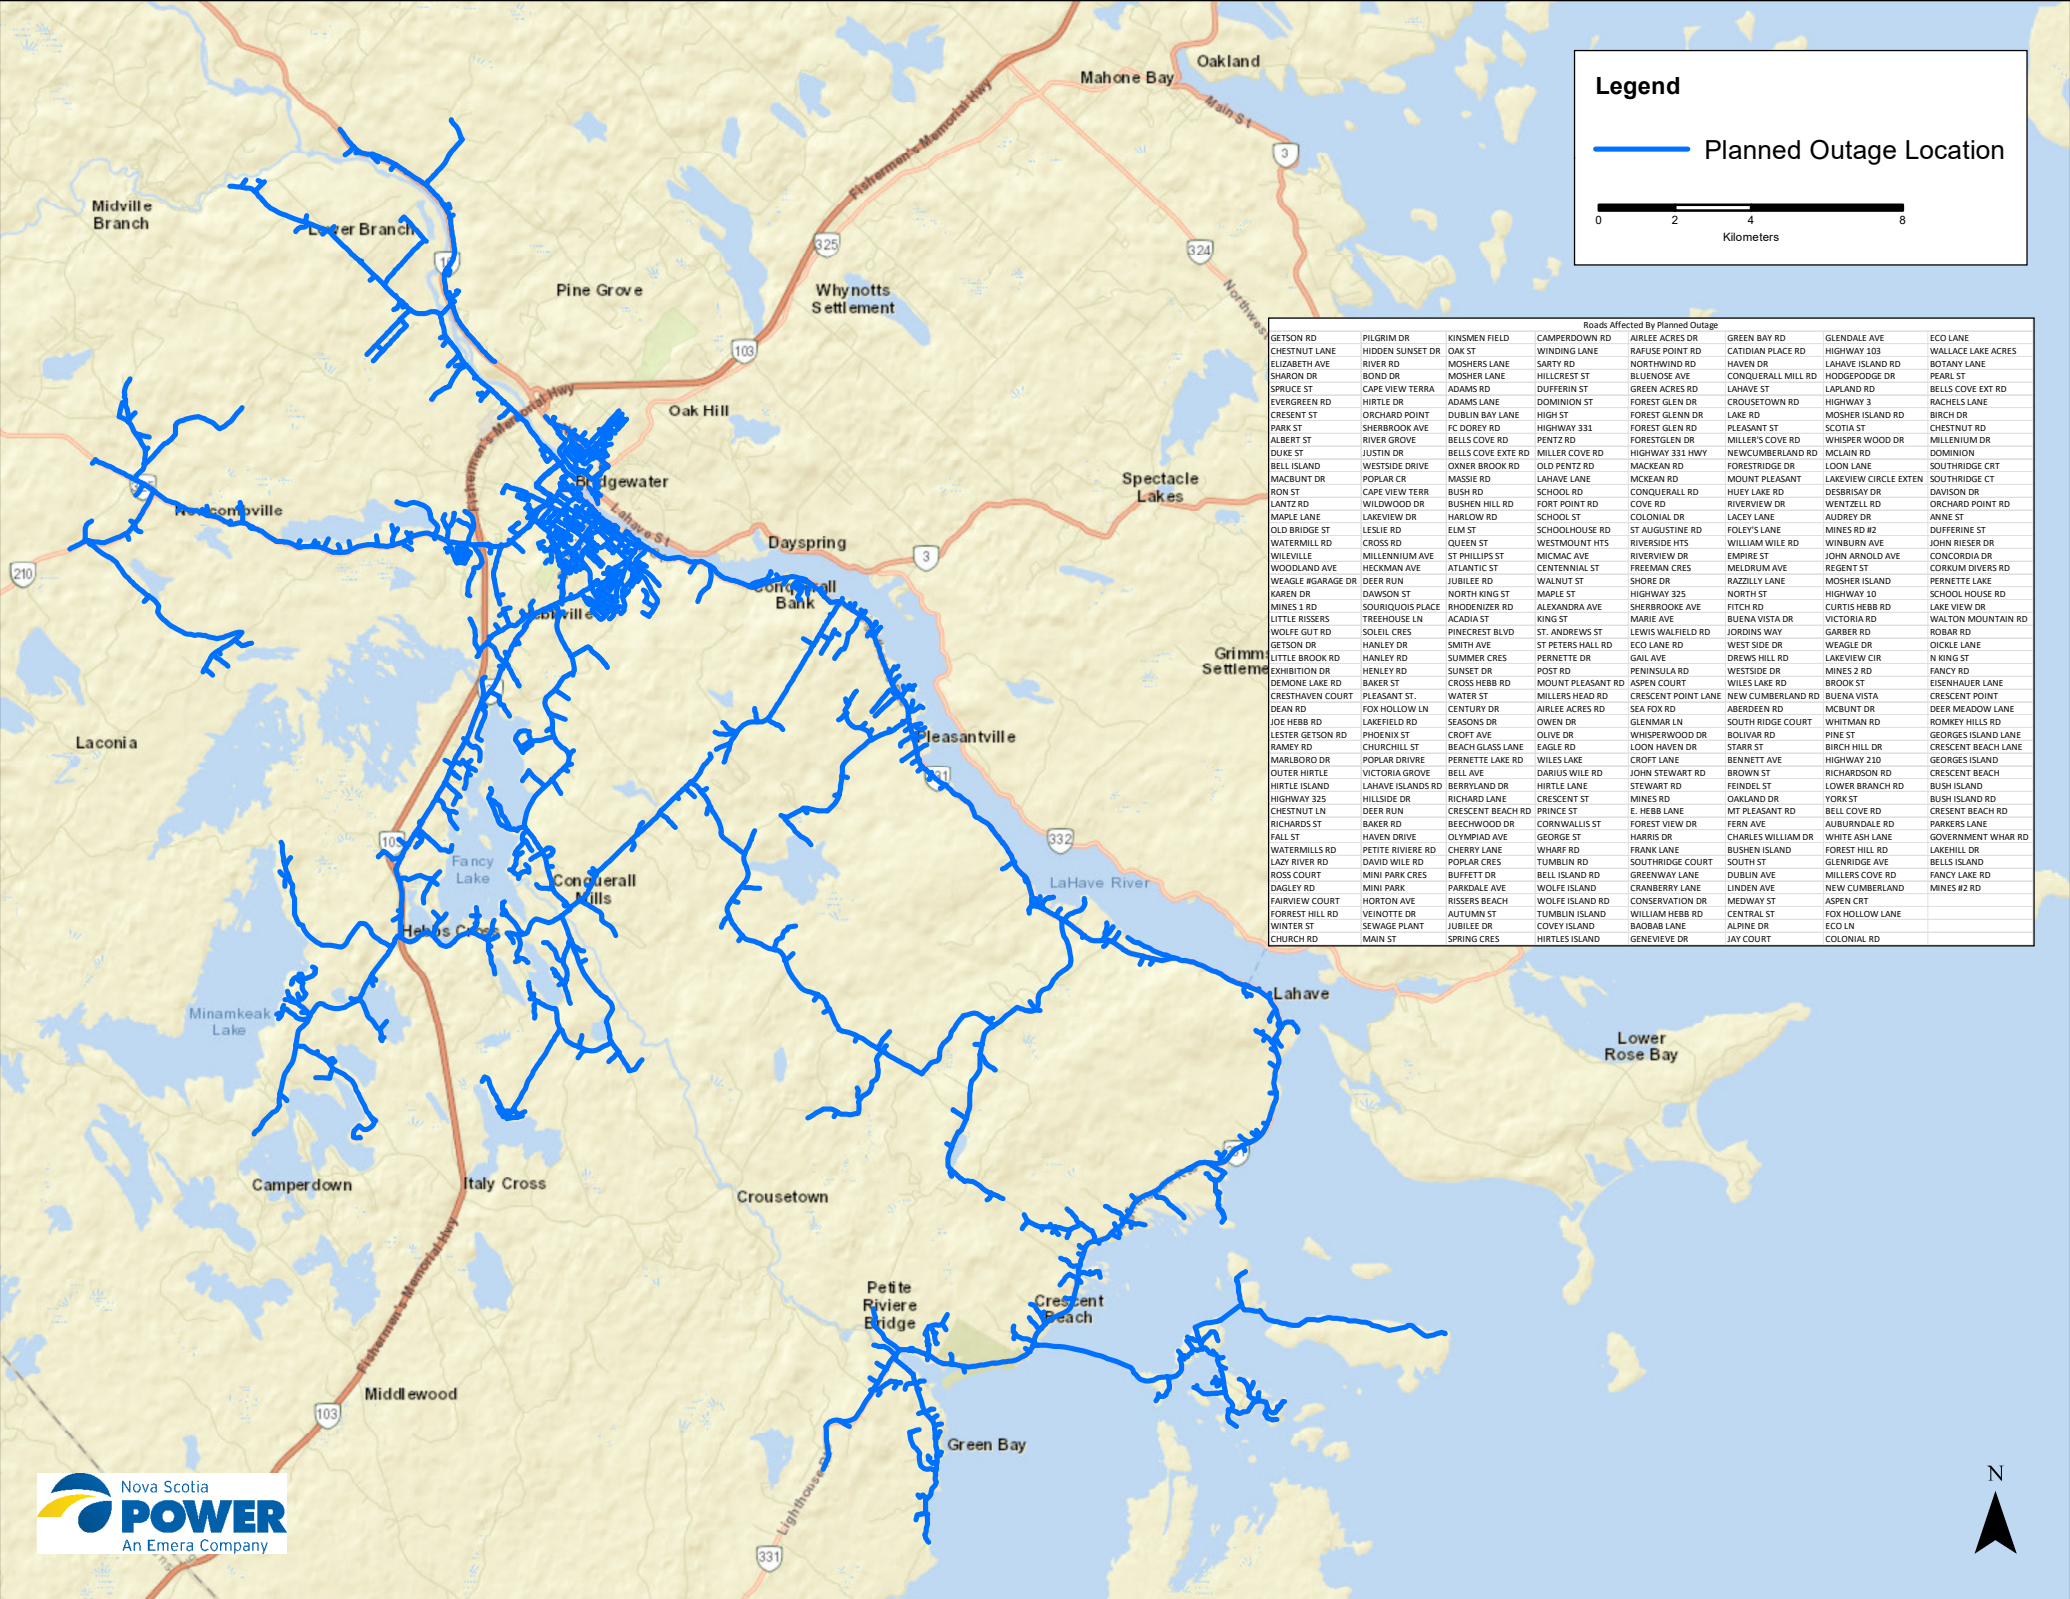

Legend

 Planned Outage Location

0 2 4 8
Kilometers

Roads Affected by Planned Outage						
GETSON RD	PILGRIM DR	WINSMEN FIELD	CAMPERDOWN RD	AIRLEE ACRES DR	GREEN BAY RD	GLENDALE AVE
CHESTNUT LANE	HIDDEN SUNSET DR	OAK ST	WINDING LANE	RAIUSE POINT RD	CATIDIAN PLACE RD	HIGHWAY 103
ELIZABETH AVE	RIVER RD	MOSHERS LANE	SARTY RD	NORTHWIND RD	HAVEN DR	LAHAVE ISLAND RD
SHARON DR	BOND DR	MOSHER LANE	HILLCREST ST	BLENNOSE AVE	CONQUERALL MILL RD	PEARL ST
SPRUCE ST	CAPE VIEW TERRA	ADAMS DR	DUFFERIN ST	GREEN ACRES RD	LAHAVE ST	LAFLAND RD
EVERGREEN RD	HIRTLE DR	ADAMS LANE	DOMINION ST	FOREST GLEN DR	CROUSETOWN RD	HIGHWAY 3
CRESSET ST	ORCHARD POINT	DUBLIN BAY LANE	HIGH ST	FOREST GLENN DR	LAKE RD	MOSHER ISLAND RD
PARK ST	SHERBROOK AVE	F.C. DOREY RD	HIGHWAY 331	FOREST GLEN RD	PLEASANT ST	SCOTIA ST
ALBERT ST	RIVER GROVE	BELLS COVE RD	PENTZ RD	FORESTGLEN DR	MILLER'S COVE RD	WHISPER WOOD DR
DUKE ST	JUSTIN DR	BELLS COVE EXTE RD	MILLER COVE RD	HIGHWAY 331 HWY	NEWCUMBERLAND RD	MCLAIN RD
BELL ISLAND	WESTSIDE DRIVE	CONNER BROOK RD	OLD PENTZ RD	LAHAVE LANE	FORESTRIDGE RD	LOON LANE
MACKBUNT DR	POPLAR CT	MASSE RD	LAHAVE LANE	SCHOOL RD	MOUNT PLEASANT	LAKEVIEW CIRCLE EXTEN
RON ST	CAPE VIEW TERR	BUSH RD	SCHOOL RD	CONQUERALL RD	CONQUERALL RD	HUEY LAKE RD
LANTZ RD	WILDWOOD DR	BUSHEN HILL RD	FORT POINT RD	COVE RD	RIVERVIEW DR	WENTZELL RD
MAPLE LANE	LAKEVIEW DR	HARLOW RD	SCHOOL ST	COLONIAL DR	LACEY LANE	AUDREY DR
OLD BRIDGE ST	LESLIE RD	ELM ST	SCHOOLHOUSE RD	ST AUGUSTINE RD	FOLLEY'S LANE	MAINES RD #2
WATERMILL RD	CROSS RD	QUEEN ST	WESTMOUNT HTS	MCMAC AVE	RIVERVIEW DR	EMPIRE ST
WILEVILLE	MILLENNIUM AVE	ST PHILLIPS ST	MCMAC AVE	RIVERVIEW DR	EMPIRE ST	JOHN ARNOLD AVE
WOODLAND AVE	HECKMAN AVE	ATLANTIC ST	CENTENNIAL ST	FREEMAN CRES	MELDRUM AVE	REAGENT ST
WEAGLE #GARAGE DR	DEER RUN	JUBILEE RD	WALNUT ST	SHORE DR	RAZZILY LANE	MOSHER ISLAND
KAREN DR	DAWSON ST	NORTH KING ST	MAPLE ST	HIGHWAY 325	NORTH ST	HIGHWAY 10
MINES #1 RD	SCOURCLOUIS PLACE	RHOENIZER RD	ALEXANDRA AVE	SHERBROOKE AVE	FITCH RD	CURTIS HEBB RD
LITTLE RISSERS	TREEHOUSE LN	ACADIA ST	KING ST	MARIE AVE	BUENA VISTA DR	VICTORIA RD
WOLFE GUT RD	SOLEIL CRES	PINECREST BLVD	ST. ANDREWS ST	LEWIS WALFIELD RD	JORDING WAY	GARBER DR
GETSON DR	HANLEY DR	SMITH AVE	ST PETERS HALL RD	ECO LANE RD	WEST SIDE DR	LAKEVIEW CIR
LITTLE BROOK RD	HANLEY RD	SUMMER CRES	PERNETTE DR	GAL AVE	DREWS HILL RD	WILLES LAKE RD
ROXBITION DR	HENLEY RD	SUNSET DR	POST RD	PENINSULA RD	WESTSIDE DR	BROOK ST
DEMONS LAKE RD	BAKER ST	CROSS HEBB RD	MOUNT PLEASANT RD	ASPEN COURT	CRESCENT POINT LANE	NEW CUMBERLAND RD
CRESTHAVEN COURT	PLEASANT ST.	WATER ST	MILLERS HEAD RD	SEA FOX RD	CRESCENT POINT LANE	ABERDEEN RD
DEAN RD	FOX HOLLOW LN	CENTURY DR	BELL AVE	SEA FOX RD	CRESCENT POINT LANE	ABERDEEN RD
JOE HEBB RD	LAKEFIELD RD	SEASONS DR	PERNETTE DR	OLIVE DR	WHISPERWOOD DR	BOLIVAR RD
LESTER GETSON RD	PHOENIX ST	CROFT AVE	OLIVE DR	EAGLE RD	LOON HAVEN DR	STAR ST
RAMEY RD	CHURCHILL ST	BEACH GLASS LANE	WILES LAKE	CROFT LANE	WILES LAKE	BENNETT AVE
MARLBORO DR	POPLAR DRIVE	PERNETTE LAKE RD	DARIUS WILE RD	JOHN STEWART RD	BROWN ST	RICHARDSON RD
OUTER HIRTLE	VICTORIA GROVE	BELL AVE	HIRTLE LAKE	STEWART RD	PERINDEL ST	LOWER BRANCH RD
HIRTLE ISLAND	LAHAVE ISLANDS RD	BERRYLAND RD	CRESCENT ST	MINES RD	ONLAND RD	YORK ST
HIGHWAY 325	HILLSIDE DR	RICHARD LANE	PRINCE ST	E. HEBB LANE	MT PLEASANT RD	BELL COVE RD
CHESTNUT LN	DEER RUN	CRESCENT BEACH RD	CORNWALLIS ST	FOREST VIEW DR	FERN AVE	AUBURNDALE RD
RICHARDS ST	BAKER RD	BEECHWOOD DR	GEORGE ST	HARRIS DR	CHARLES WILLIAM DR	WHITE ASH LANE
FALL ST	HAVEN DRIVE	OLYMPIAD AVE	WHARR RD	FRANK LANE	BUSHEN ISLAND	FOREST HILL RD
WATERMILLS RD	PETITE RIVIERE RD	CHERRY LANE	TUMBLIN RD	SOUTHBRIDGE COURT	DUBLIN AVE	GLENRIDGE AVE
LAY RIVER RD	DAVID WILE RD	MINI PARK CRES	BUFFETT DR	BELLS ISLAND RD	GREENWAY LANE	MILLERS COVE RD
ROSS COURT	MINI PARK	PARKDALE AVE	WOLFE ISLAND	CRANBERRY LANE	LINDEN AVE	NEW CUMBERLAND
DAGLEY RD	FAIRVIEW COURT	HORTON AVE	RISSERS BEACH	WOLFE ISLAND RD	CONSERVATION DR	MEDWAY ST
FORREST HILL RD	VENICOTTE DR	AUTUMN ST	JUBILEE DR	TUMBLIN ISLAND	WILLIAM HEBB RD	CENTRAL ST
WINTER ST	SEWAGE PLANT	SPRING CRES	HIRTLES ISLAND	COVEY ISLAND	BABOON LANE	ALPINE DR
CHURCH RD	MAIN ST				GENEVEVE DR	JAY COURT
						COLONIAL RD