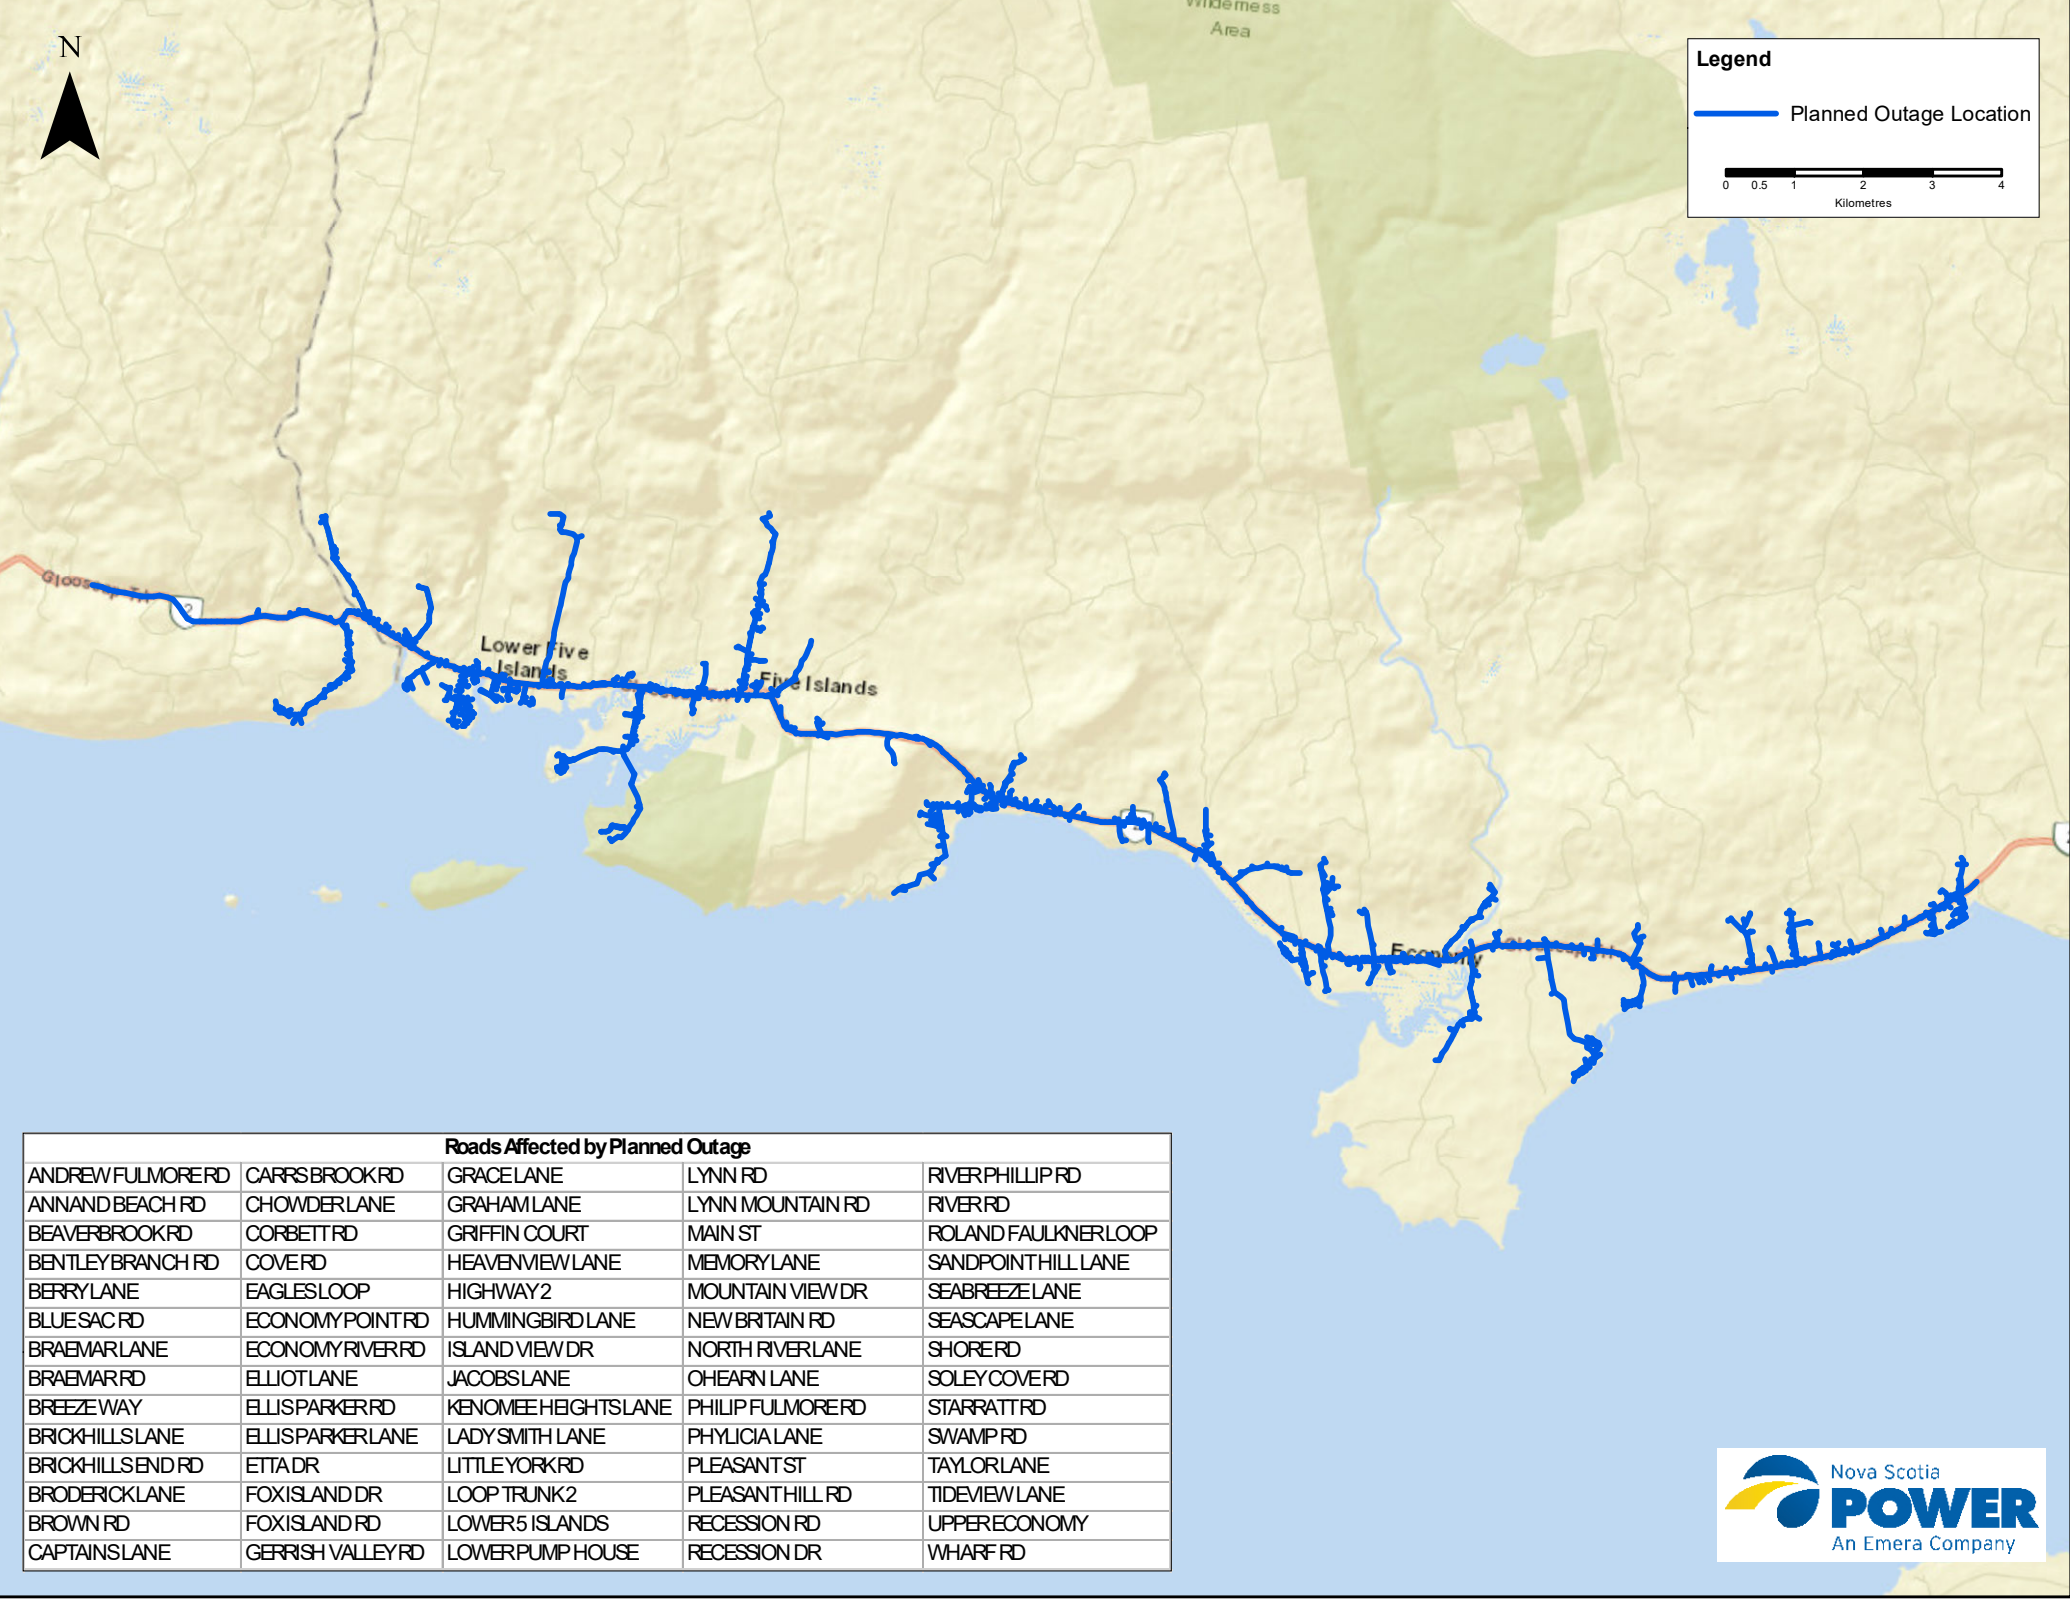

N

Legend

 Planned Outage Location

Roads Affected by Planned Outage

ANDREW FULMORE RD	CARRS BROOK RD	GRACE LANE	LYNN RD	RIVER PHILLIP RD
ANNAND BEACH RD	CHOWDER LANE	GRAHAM LANE	LYNN MOUNTAIN RD	RIVER RD
BEAVER BROOK RD	CORBETT RD	GRIFFIN COURT	MAIN ST	ROLAND FAULKNER LOOP
BENTLEY BRANCH RD	COVERD	HEAVEN VIEW LANE	MEMORY LANE	SANDPOINT HILL LANE
BERRY LANE	EAGLES LOOP	HIGHWAY 2	MOUNTAIN VIEW DR	SEABREEZE LANE
BLUE SAC RD	ECONOMY POINT RD	HUMMINGBIRD LANE	NEW BRITAIN RD	SEASCAPE LANE
BRAEMAR LANE	ECONOMY RIVER RD	ISLAND VIEW DR	NORTH RIVER LANE	SHORE RD
BRAEMAR RD	ELLIOT LANE	JACOBS LANE	OHEARN LANE	SOLEY COVERD
BREEZEWAY	ELLIS PARKER RD	KENOMEE HEIGHTS LANE	PHILIP FULMORE RD	STARRATT RD
BRICK HILLS LANE	ELLIS PARKER LANE	LADY SMITH LANE	PHYLICIA LANE	SWAMP RD
BRICK HILLS END RD	ETTA DR	LITTLE YORK RD	PLEASANT ST	TAYLOR LANE
BRODERICK LANE	FOX ISLAND DR	LOOP TRUNK 2	PLEASANT HILL RD	TIDEVIEW LANE
BROWN RD	FOX ISLAND RD	LOWER 5 ISLANDS	RECESSION RD	UPPER ECONOMY
CAPTAIN LANE	GERRISH VALLEY RD	LOWER PUMP HOUSE	RECESSION DR	WHARF RD