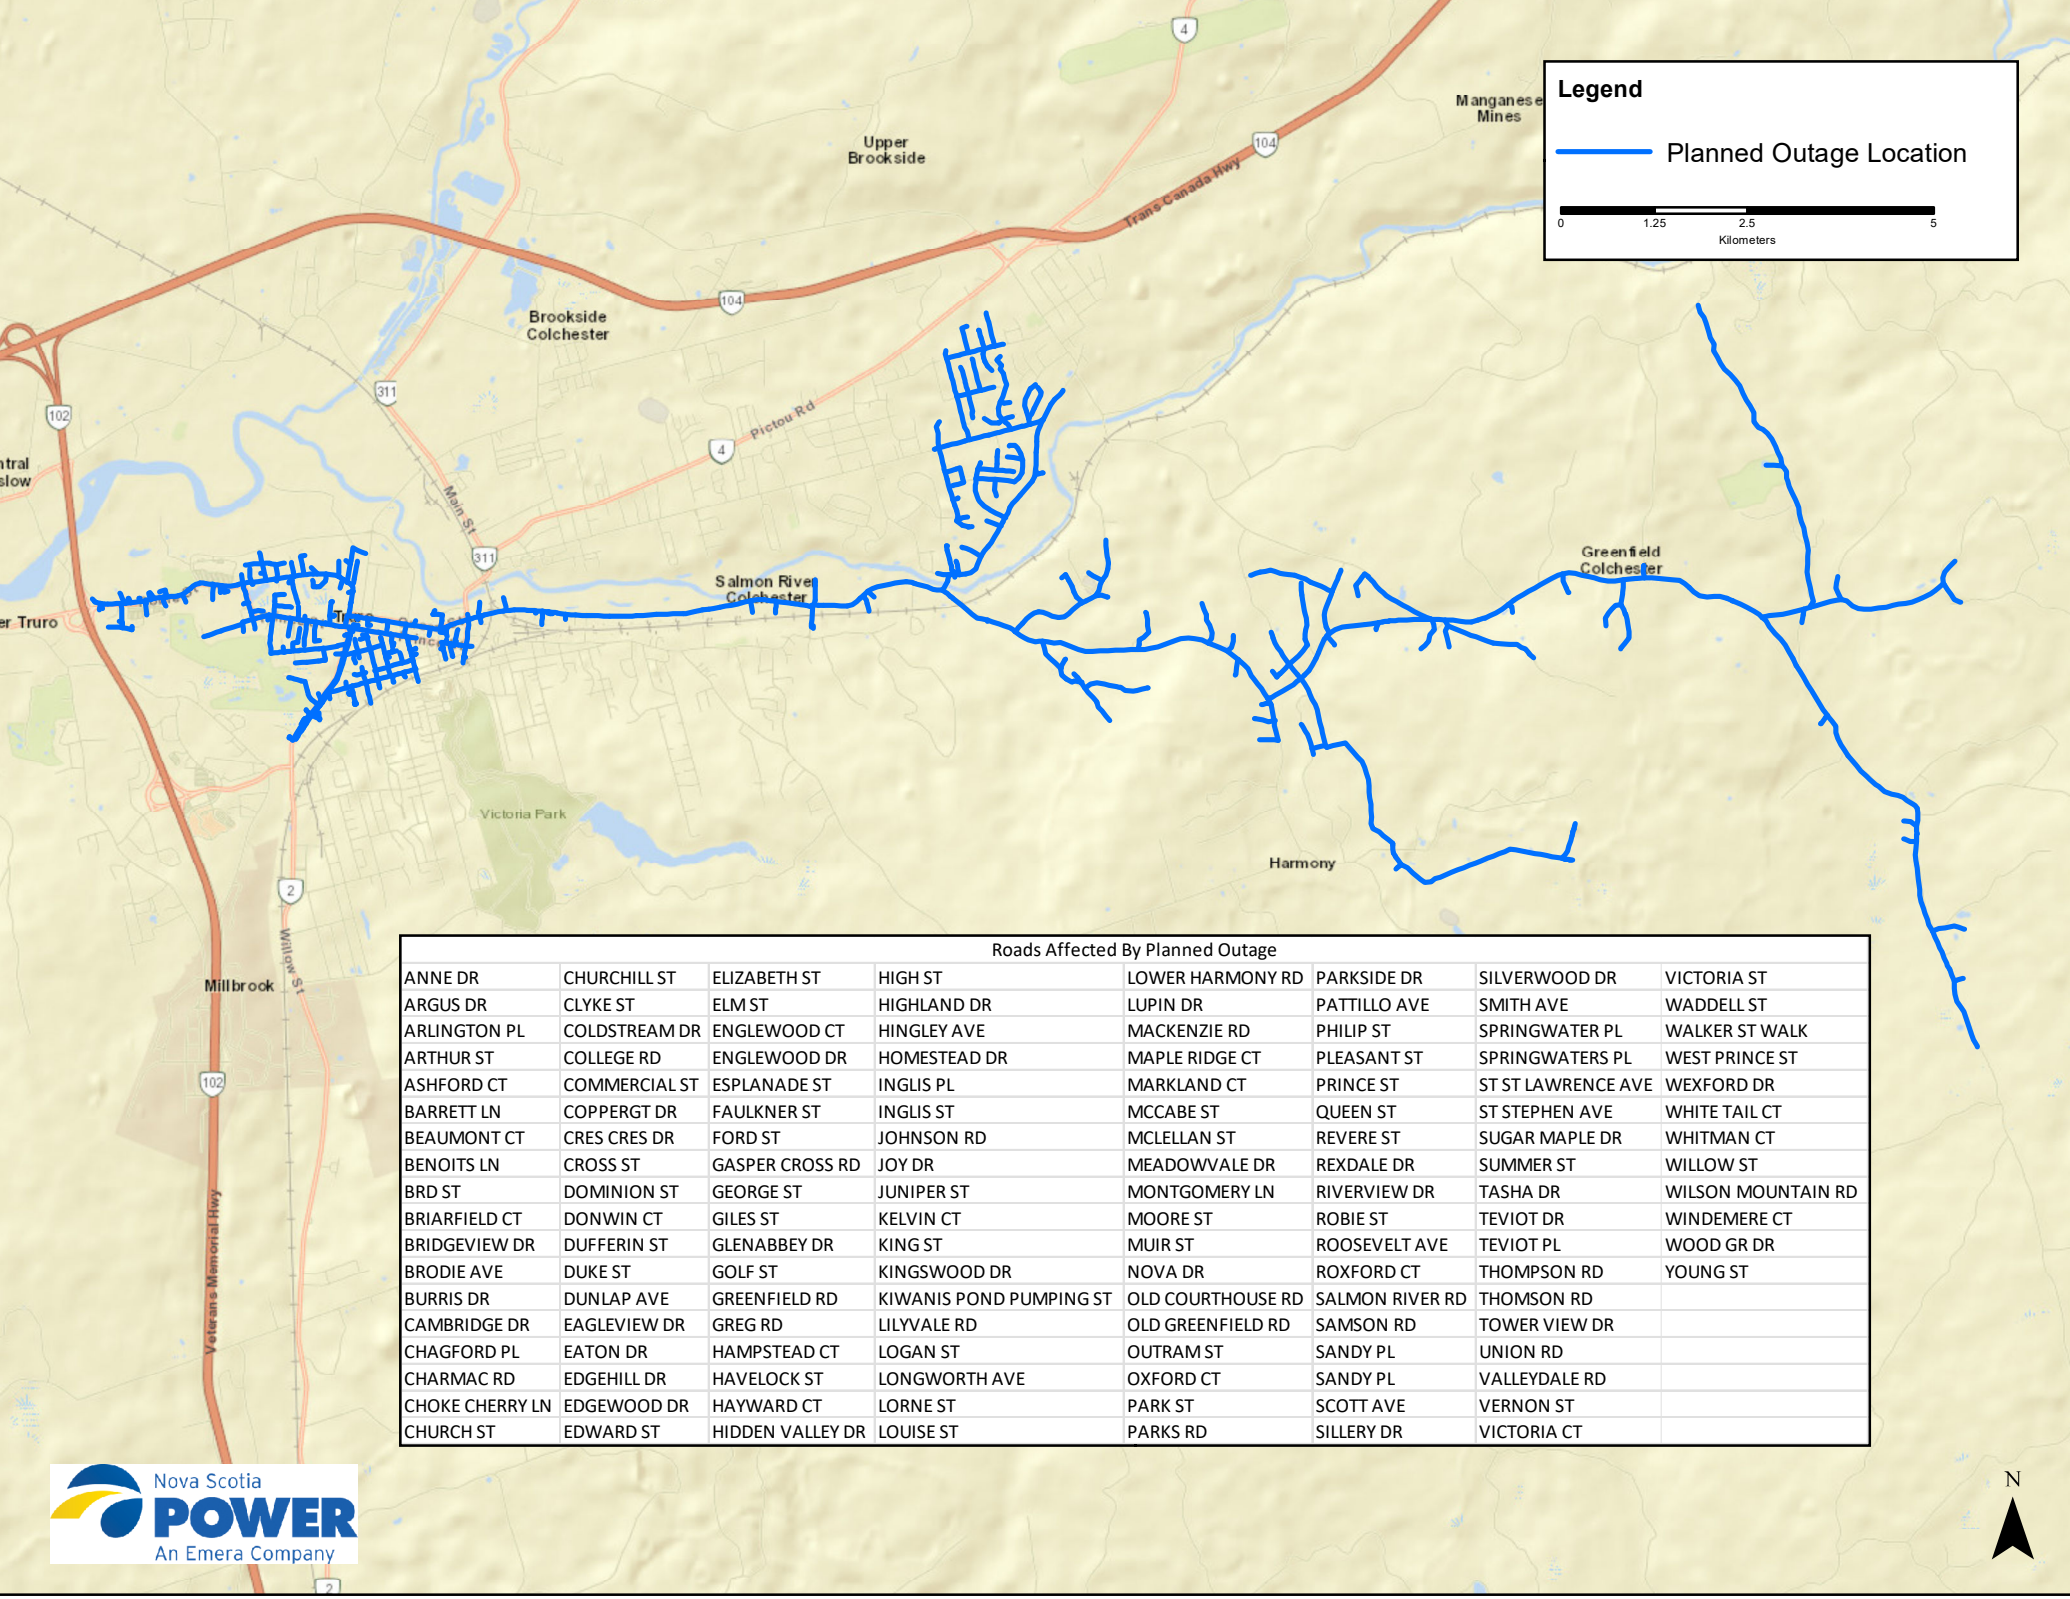

Legend

 Planned Outage Location

Roads Affected By Planned Outage

ANNE DR	CHURCHILL ST	ELIZABETH ST	HIGH ST	LOWER HARMONY RD	PARKSIDE DR	SILVERWOOD DR	VICTORIA ST
ARGUS DR	CLYKE ST	ELM ST	HIGHLAND DR	LUPIN DR	PATTILLO AVE	SMITH AVE	WADDELL ST
ARLINGTON PL	COLDSTREAM DR	ENGLEWOOD CT	HINGLEY AVE	MACKENZIE RD	PHILIP ST	SPRINGWATER PL	WALKER ST WALK
ARTHUR ST	COLLEGE RD	ENGLEWOOD DR	HOMESTEAD DR	MAPLE RIDGE CT	PLEASANT ST	SPRINGWATERS PL	WEST PRINCE ST
ASHFORD CT	COMMERCIAL ST	ESPLANADE ST	INGLIS PL	MARKLAND CT	PRINCE ST	ST ST LAWRENCE AVE	WEXFORD DR
BARRETT LN	COPPERGT DR	FAULKNER ST	INGLIS ST	MCCABE ST	QUEEN ST	ST STEPHEN AVE	WHITE TAIL CT
BEAUMONT CT	CRES CRES DR	FORD ST	JOHNSON RD	MCLELLAN ST	REVERE ST	SUGAR MAPLE DR	WHITMAN CT
BENOITS LN	CROSS ST	GASPER CROSS RD	JOY DR	MEADOWVALE DR	REXDALE DR	SUMMER ST	WILLOW ST
BRD ST	DOMINION ST	GEORGE ST	JUNIPER ST	MONTGOMERY LN	RIVERVIEW DR	TASHA DR	WILSON MOUNTAIN RD
BRIARFIELD CT	DONWIN CT	GILES ST	KELVIN CT	MOORE ST	ROBIE ST	TEVIOT DR	WINDEMERE CT
BRIDGEVIEW DR	DUFFERIN ST	GLENABBEY DR	KING ST	MUIR ST	ROOSEVELT AVE	TEVIOT PL	WOOD GR DR
BRODIE AVE	DUKE ST	GOLF ST	KINGSWOOD DR	NOVA DR	ROXFORD CT	THOMPSON RD	YOUNG ST
BURRIS DR	DUNLAP AVE	GREENFIELD RD	KIWANIS POND PUMPING ST	OLD COURTHOUSE RD	SALMON RIVER RD	THOMSON RD	
CAMBRIDGE DR	EAGLEVIEW DR	GREG RD	LILYVALE RD	OLD GREENFIELD RD	SAMSON RD	TOWER VIEW DR	
CHAGFORD PL	EATON DR	HAMPSTEAD CT	LOGAN ST	OUTRAM ST	SANDY PL	UNION RD	
CHARMAC RD	EDGEHILL DR	HAVELOCK ST	LONGWORTH AVE	OXFORD CT	SANDY PL	VALLEYDALE RD	
CHOKE CHERRY LN	EDGEWOOD DR	HAYWARD CT	LORNE ST	PARK ST	SCOTT AVE	VERNON ST	
CHURCH ST	EDWARD ST	HIDDEN VALLEY DR	LOUISE ST	PARKS RD	SILLERY DR	VICTORIA CT	