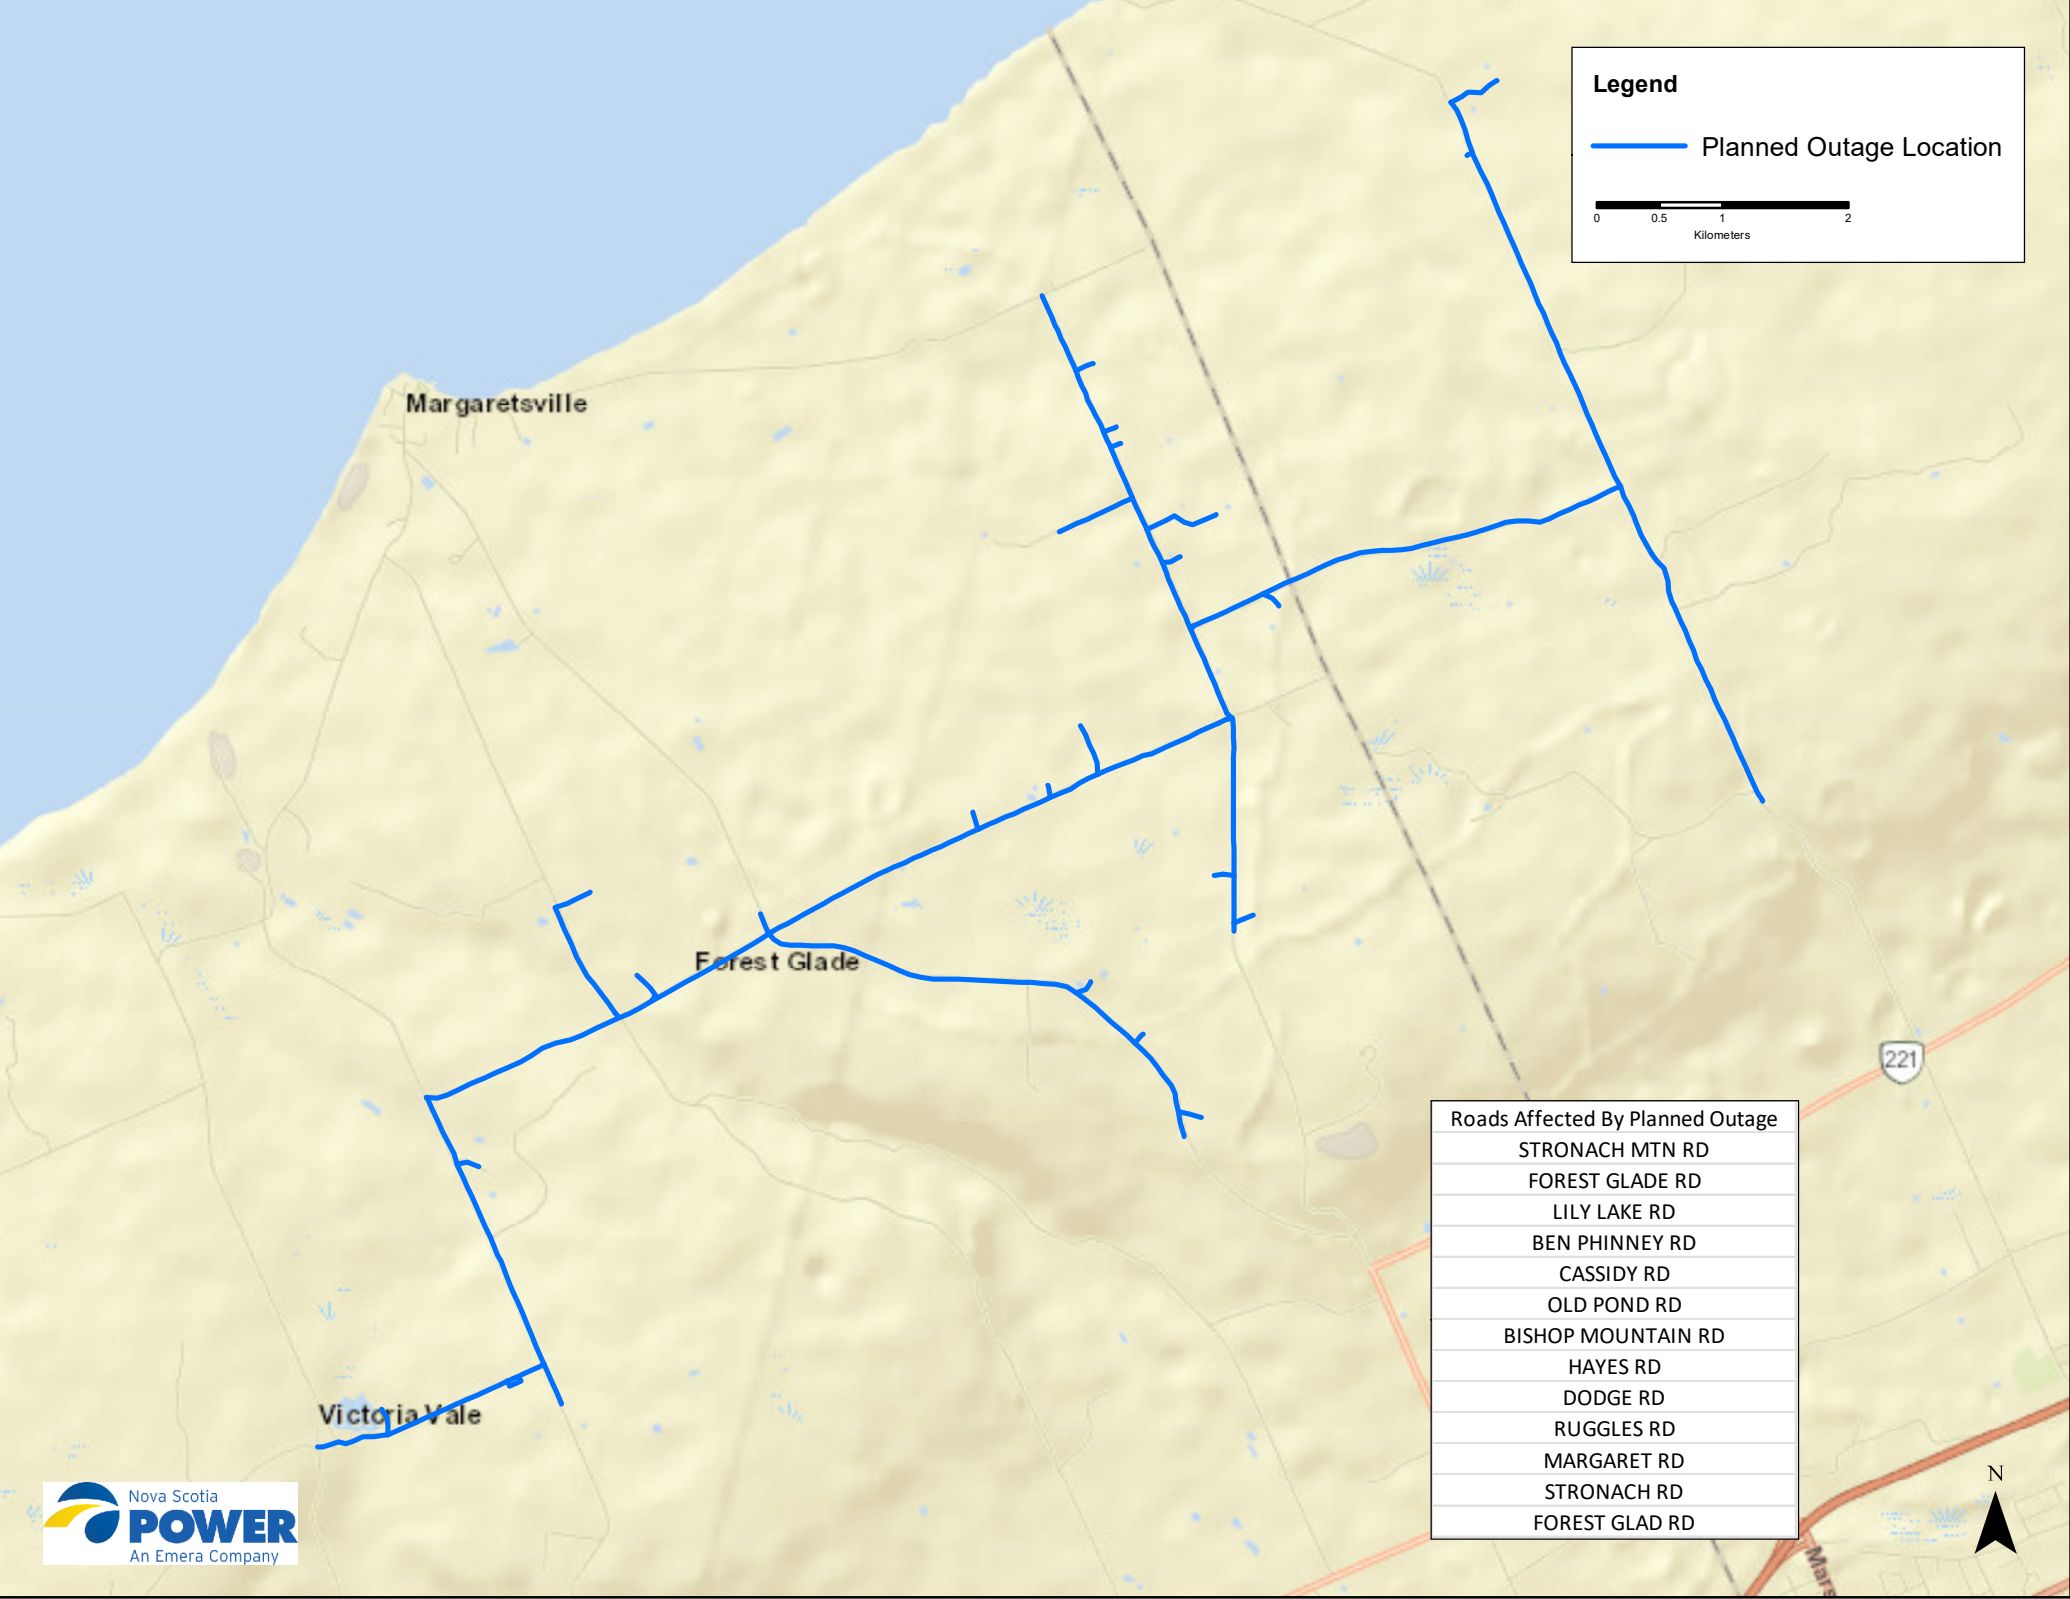

**Legend**

 Planned Outage Location

0 0.5 1 2  
Kilometers

- Roads Affected By Planned Outage**
- STRONACH MTN RD
  - FOREST GLADE RD
  - LILY LAKE RD
  - BEN PHINNEY RD
  - CASSIDY RD
  - OLD POND RD
  - BISHOP MOUNTAIN RD
  - HAYES RD
  - DODGE RD
  - RUGGLES RD
  - MARGARET RD
  - STRONACH RD
  - FOREST GLAD RD