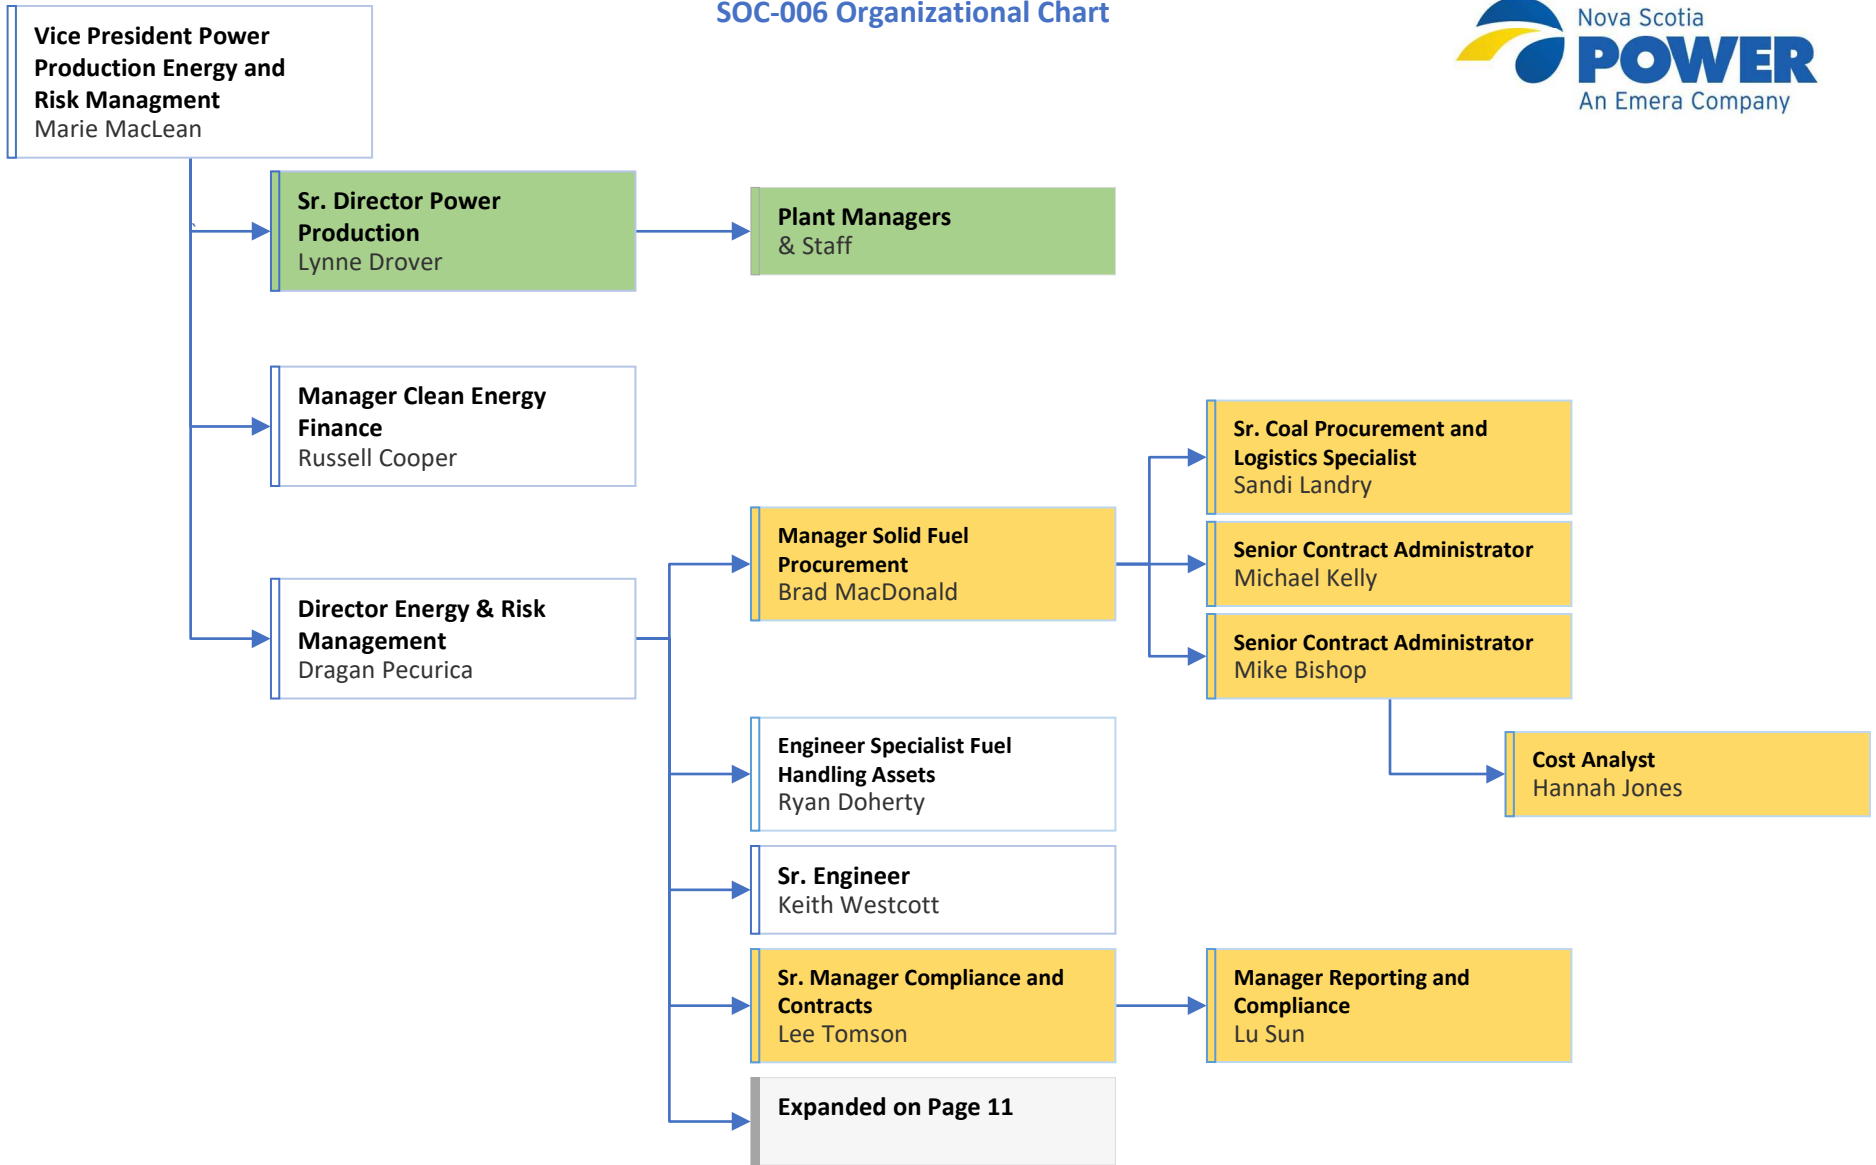

Standards of Conduct
SOC-006 Organizational Chart

Energy Delivery (Transmission) Function Employees
[Blue Box]

Wholesale Merchant Function Employees [Yellow Box]

Job Functions That Require A Working Knowledge Of
Both Transmission And Wholesale [White Box]

Power Production (Generation) Function Employees
[Green Box]