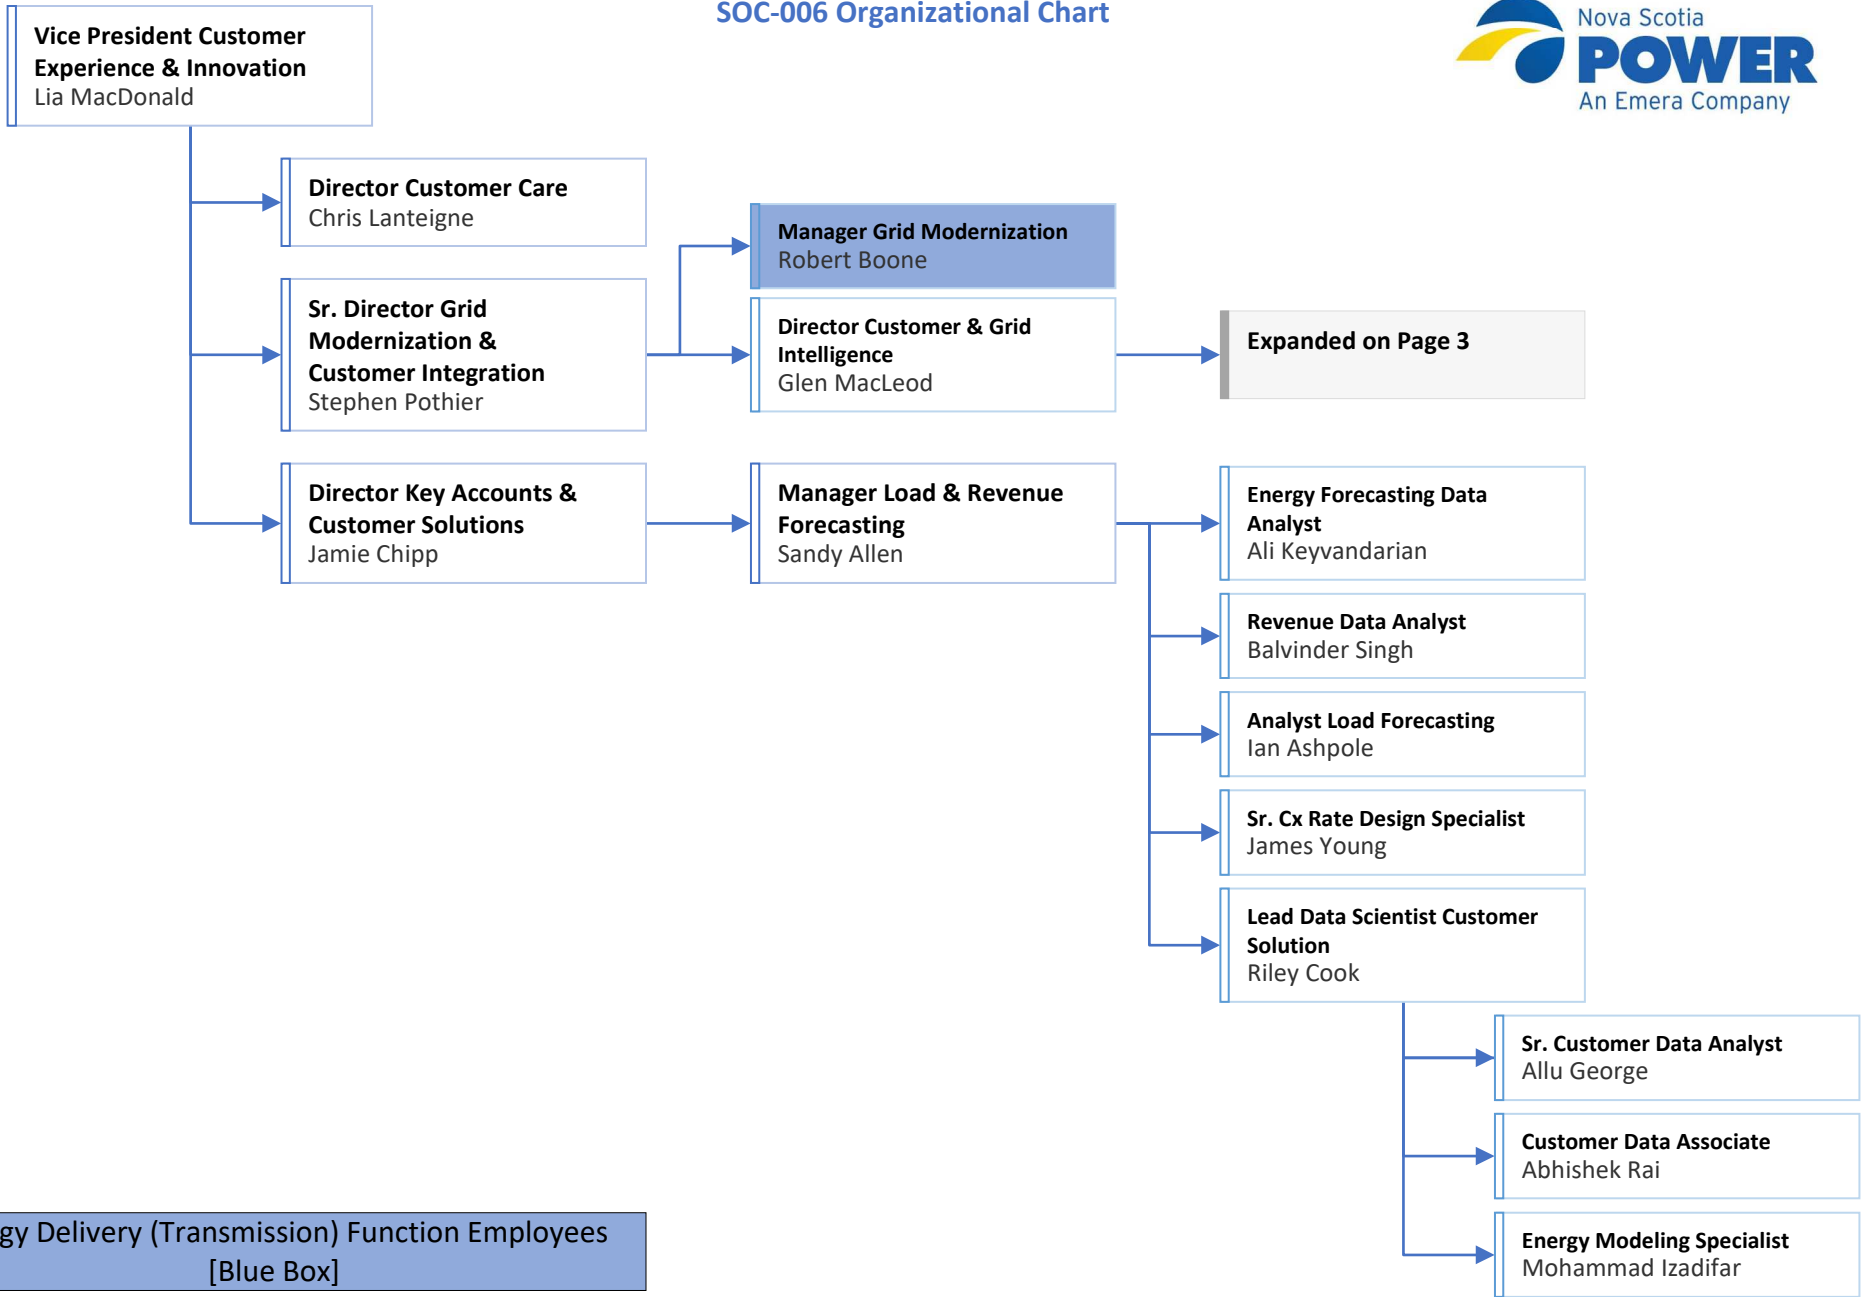

Standards of Conduct
SOC-006 Organizational Chart

Energy Delivery (Transmission) Function Employees
[Blue Box]

Wholesale Merchant Function Employees [Yellow Box]

Job Functions That Require A Working Knowledge Of
Both Transmission And Wholesale [White Box]

Power Production (Generation) Function Employees
[Green Box]

Standards of Conduct
SOC-006 Organizational Chart

Energy Delivery (Transmission) Function Employees
[Blue Box]

Wholesale Merchant Function Employees [Yellow Box]