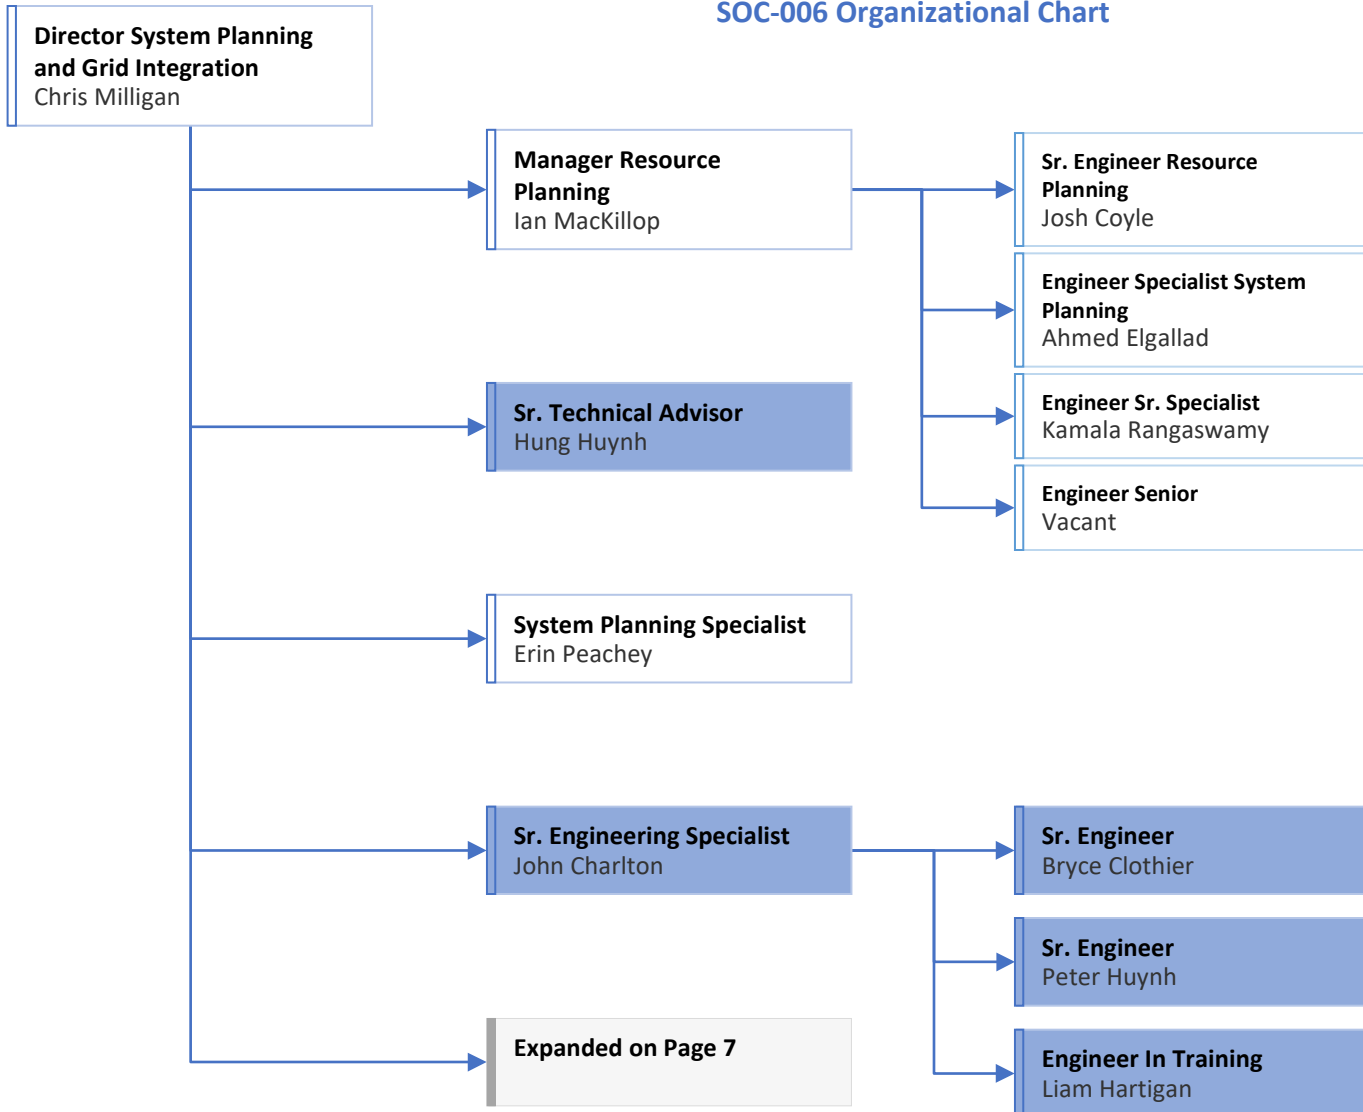

Standards of Conduct
SOC-006 Organizational Chart

Energy Delivery (Transmission) Function Employees
[Blue Box]

Wholesale Merchant Function Employees [Yellow Box]

Job Functions That Require A Working Knowledge Of
Both Transmission And Wholesale [White Box]

Power Production (Generation) Function Employees
[Green Box]

Standards of Conduct
SOC-006 Organizational Chart

Energy Delivery (Transmission) Function Employees
[Blue Box]

Wholesale Merchant Function Employees [Yellow Box]

Job Functions That Require A Working Knowledge Of
Both Transmission And Wholesale [White Box]

Power Production (Generation) Function Employees
[Green Box]

Standards of Conduct
SOC-006 Organizational Chart