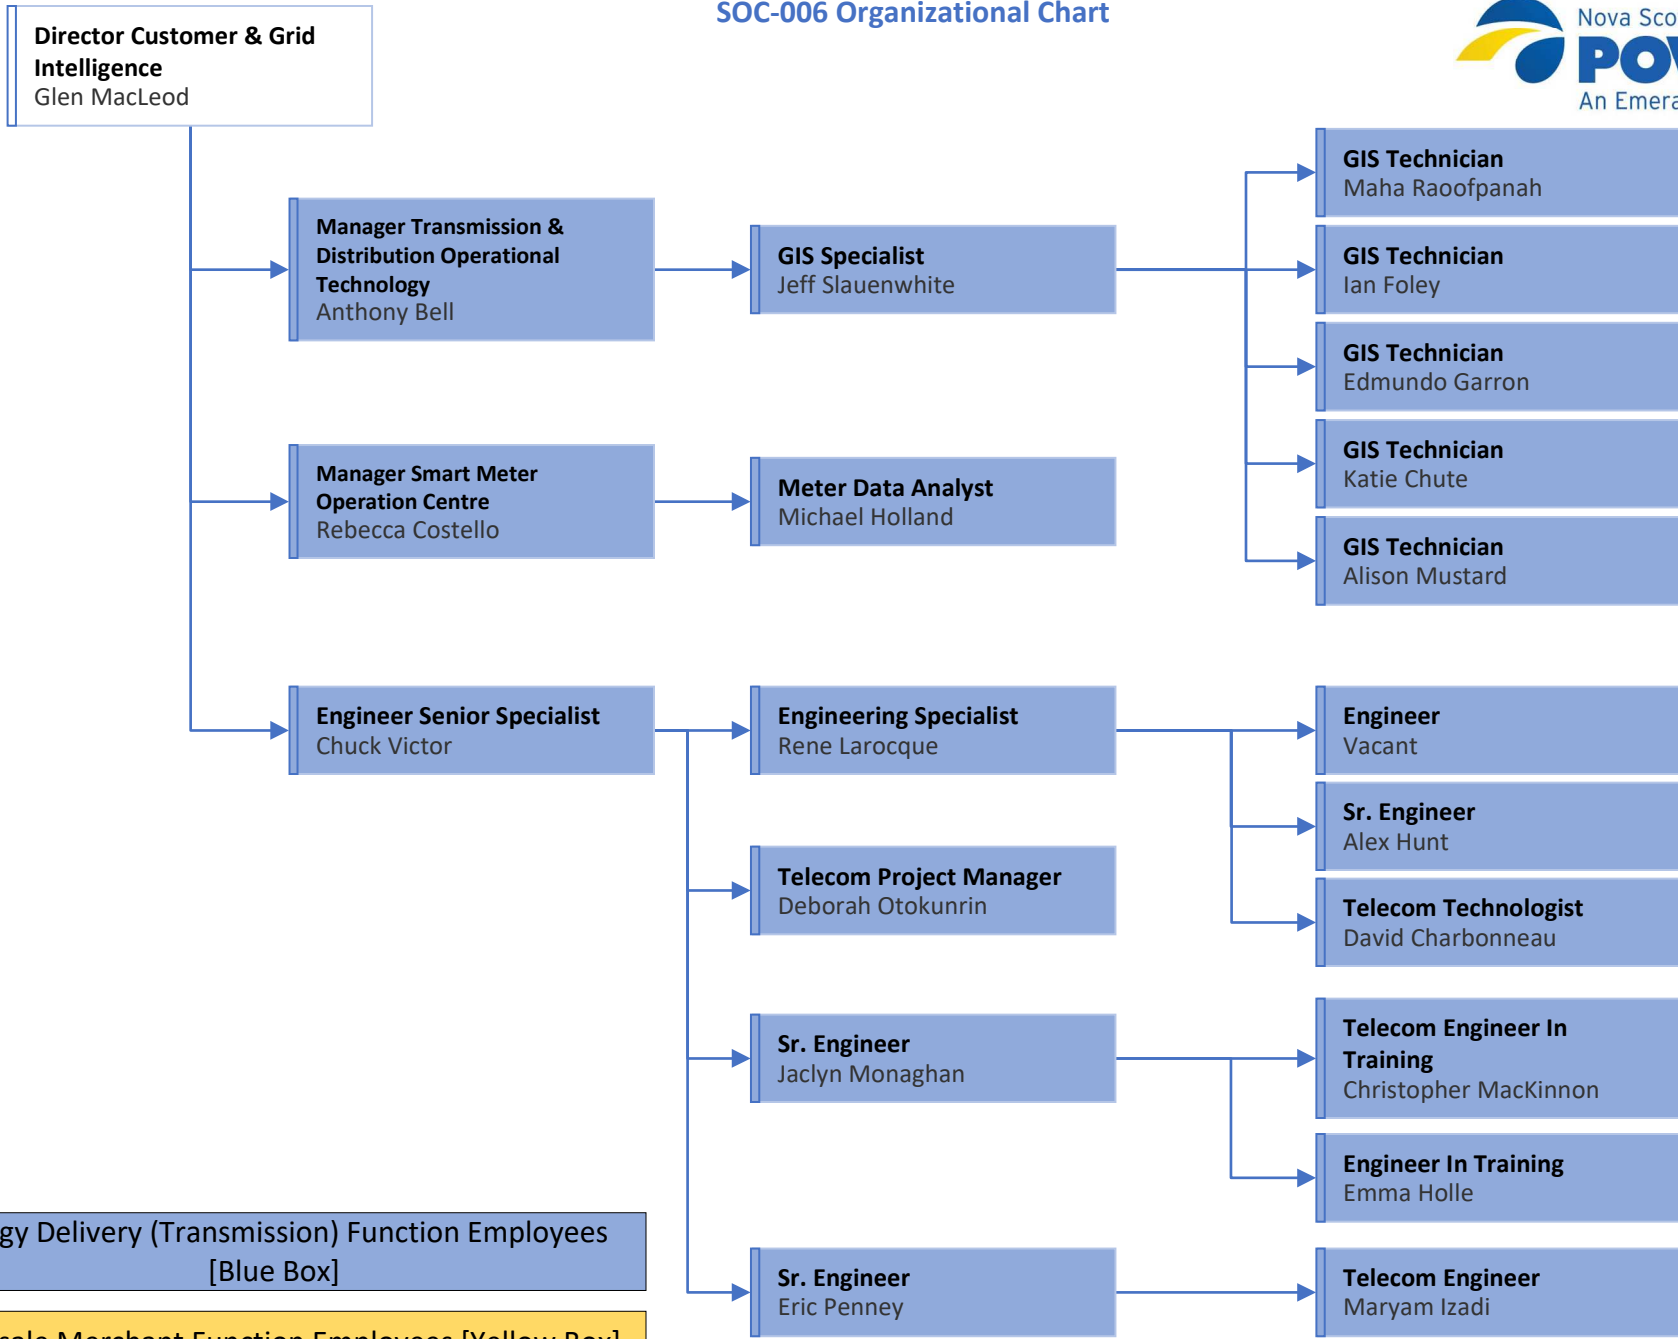

Standards of Conduct
SOC-006 Organizational Chart

Energy Delivery (Transmission) Function Employees
[Blue Box]

Wholesale Merchant Function Employees [Yellow Box]

Job Functions That Require A Working Knowledge Of
Both Transmission And Wholesale [White Box]

Power Production (Generation) Function Employees
[Green Box]