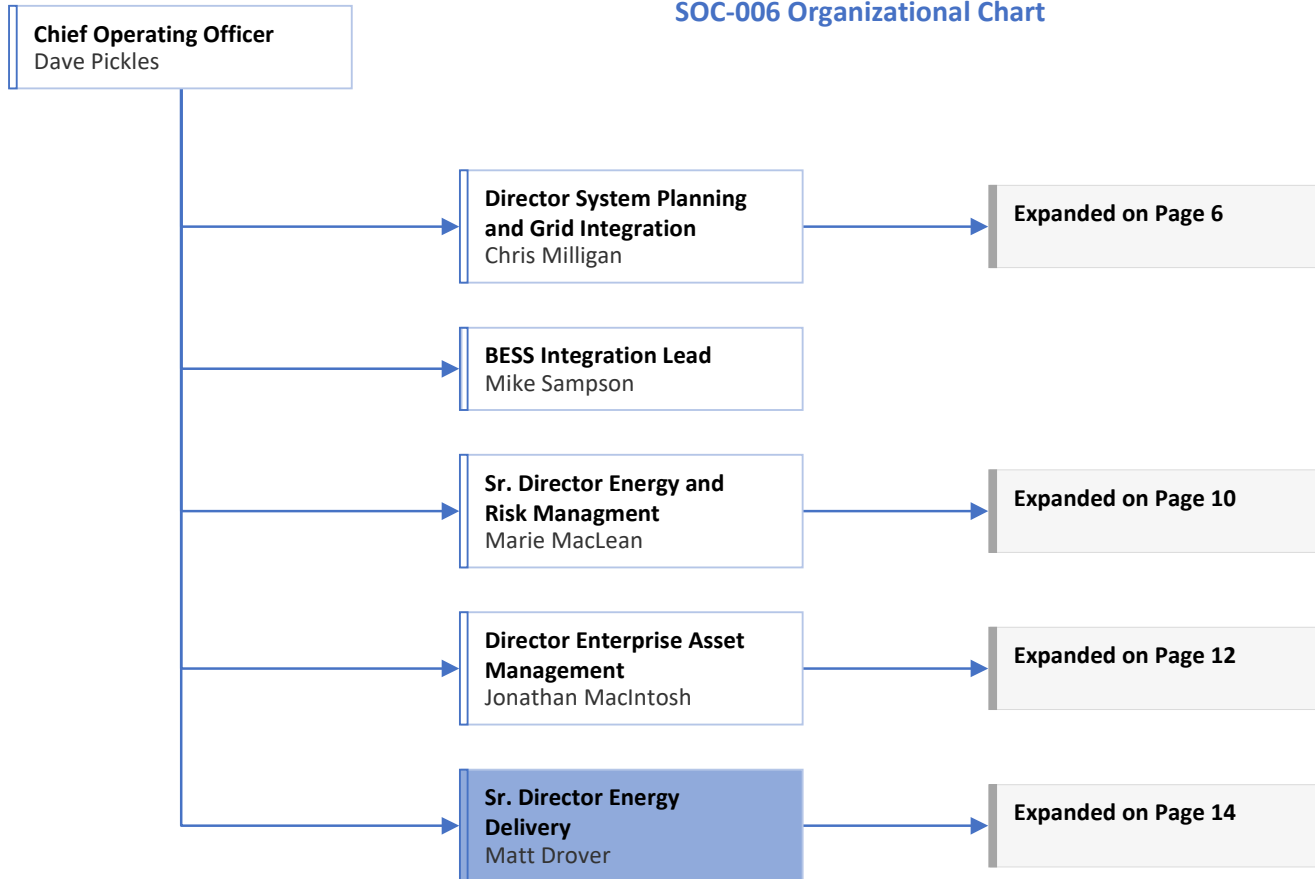

Standards of Conduct
SOC-006 Organizational Chart

Energy Delivery (Transmission) Function Employees
[Blue Box]

Wholesale Merchant Function Employees [Yellow Box]

Job Functions That Require A Working Knowledge Of
Both Transmission And Wholesale [White Box]

Power Production (Generation) Function Employees
[Green Box]