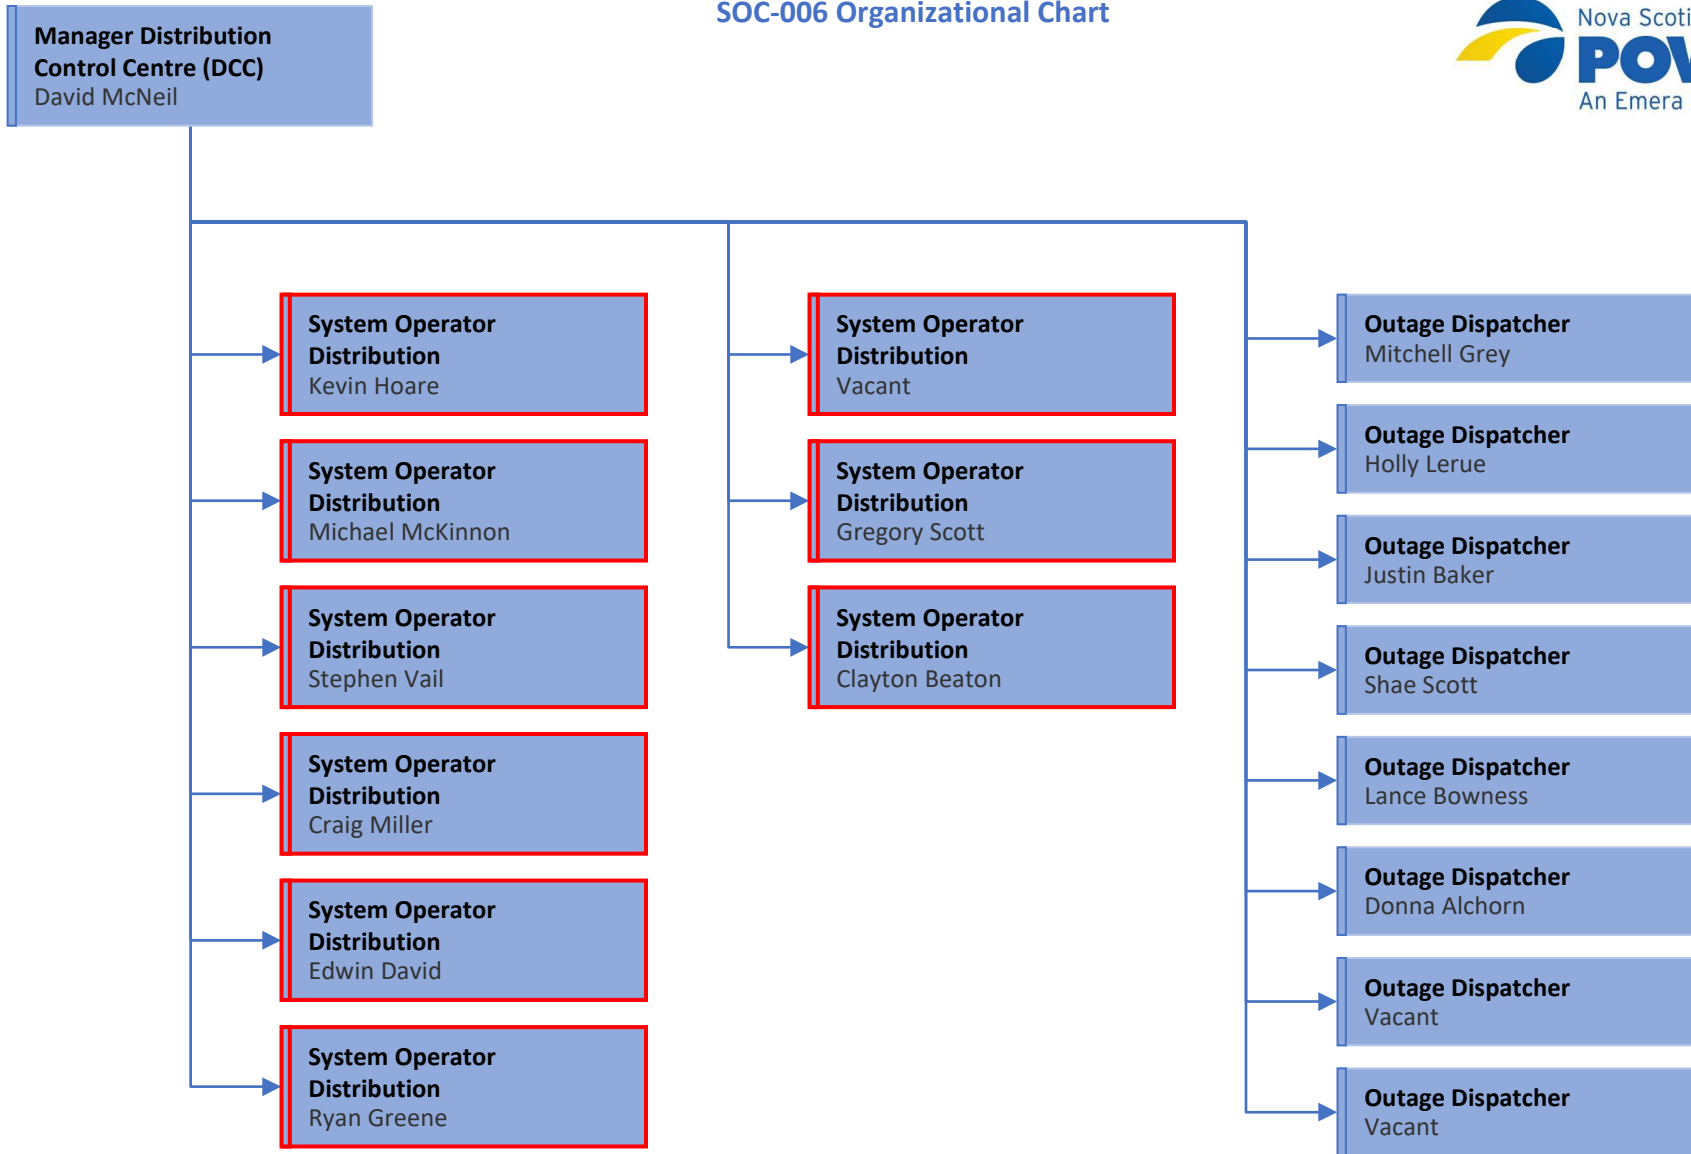

Standards of Conduct
SOC-006 Organizational Chart

Energy Delivery (Transmission) Function Employees
[Blue Box]

Wholesale Merchant Function Employees [Yellow Box]

Job Functions That Require A Working Knowledge Of
Both Transmission And Wholesale [White Box]

Power Production (Generation) Function Employees
[Green Box]