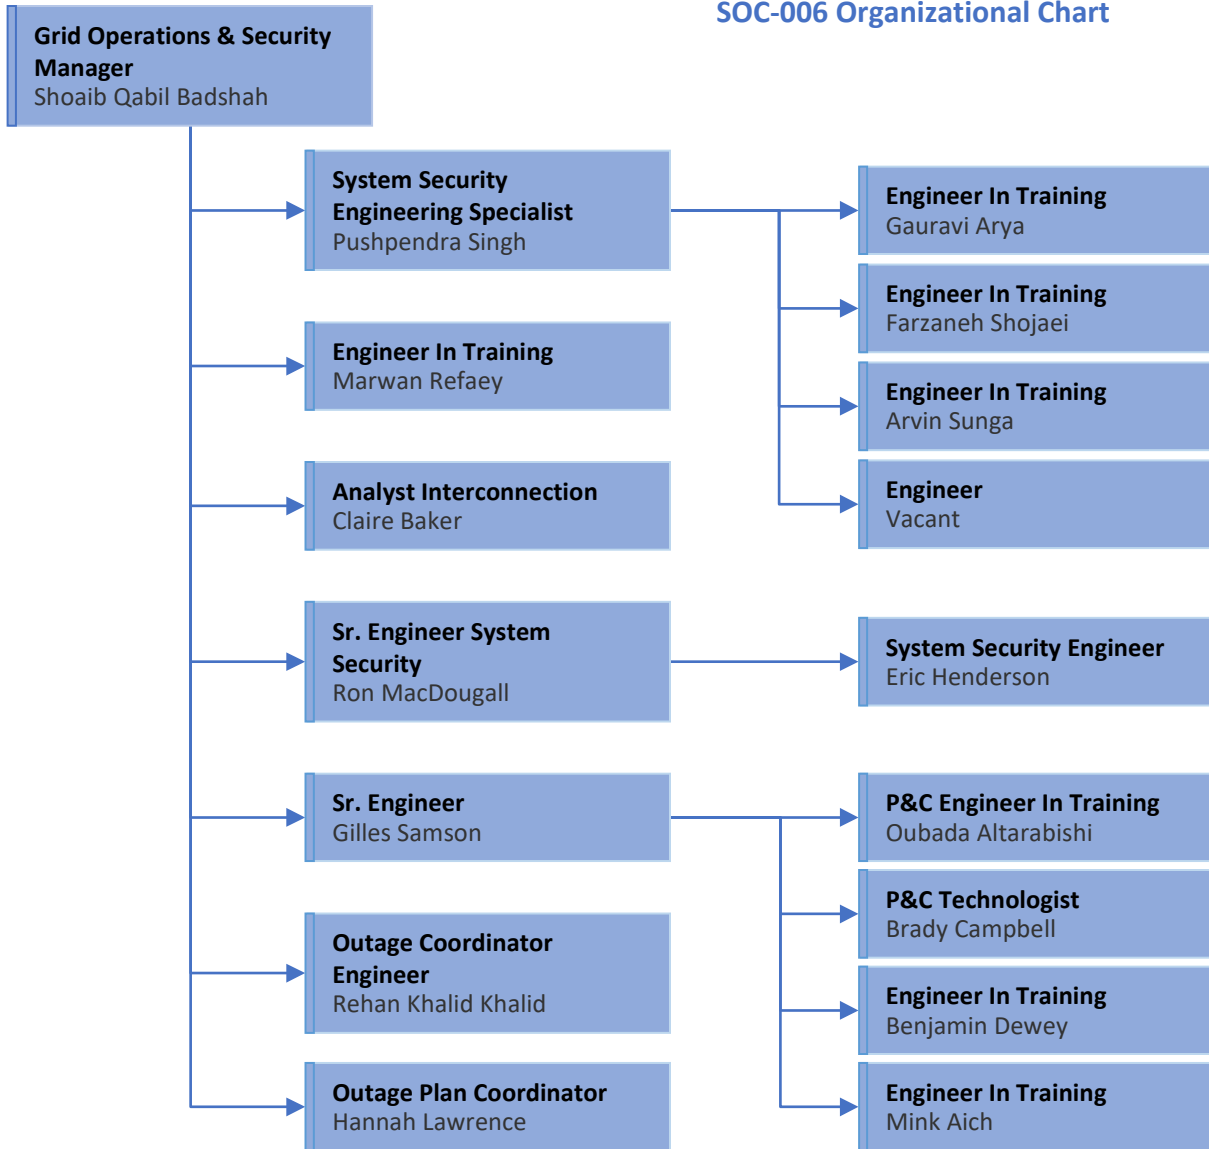

Standards of Conduct
SOC-006 Organizational Chart

Energy Delivery (Transmission) Function Employees
[Blue Box]

Wholesale Merchant Function Employees [Yellow Box]

Job Functions That Require A Working Knowledge Of
Both Transmission And Wholesale [White Box]

Power Production (Generation) Function Employees
[Green Box]