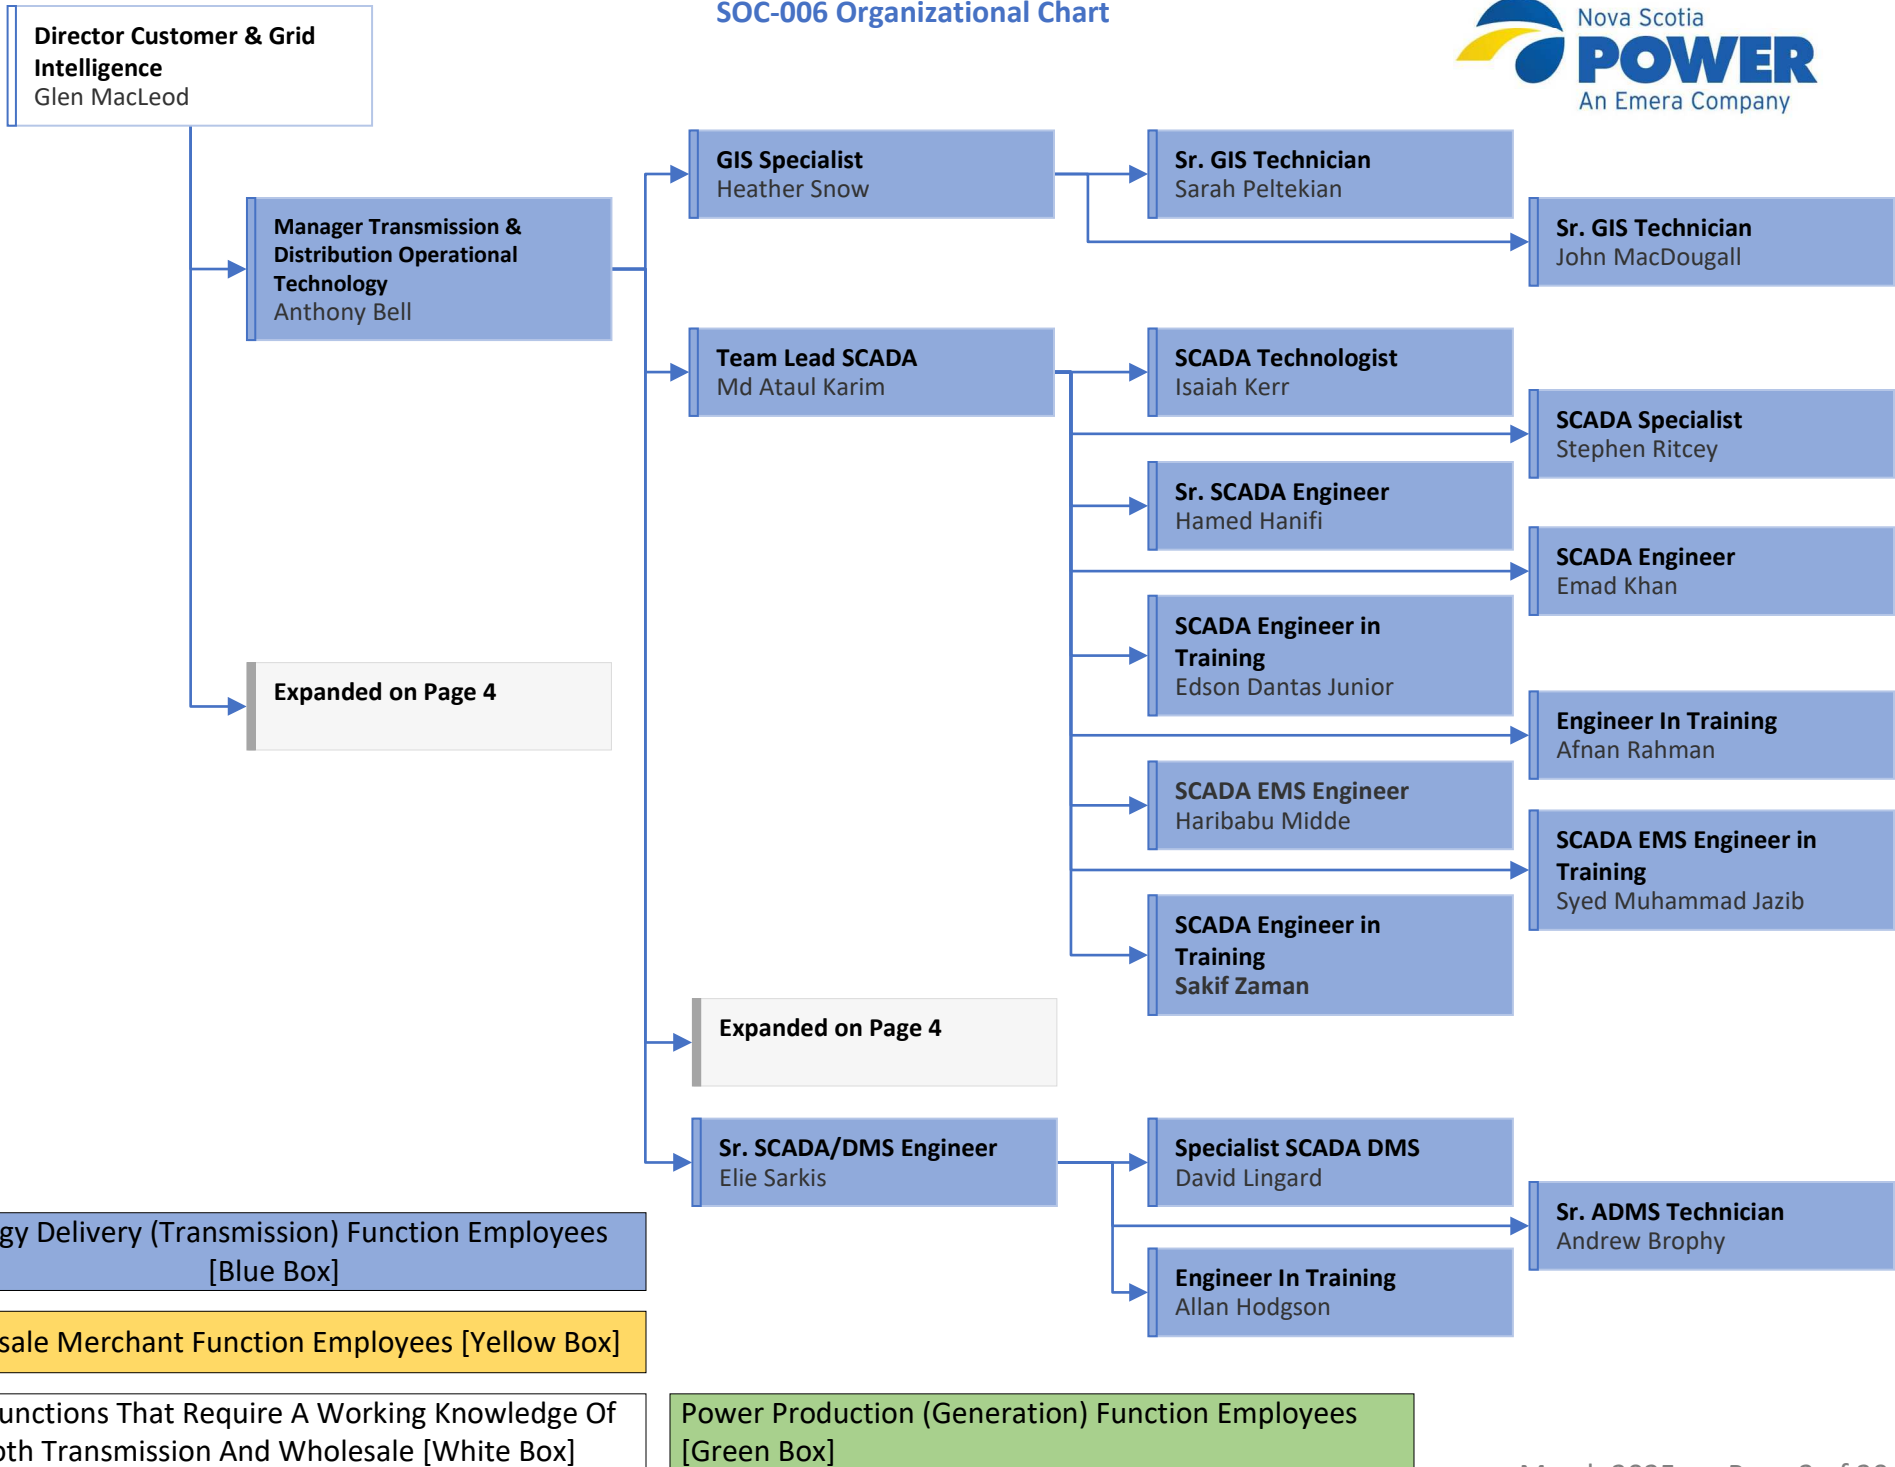

Standards of Conduct
SOC-006 Organizational Chart

Energy Delivery (Transmission) Function Employees
[Blue Box]

Wholesale Merchant Function Employees [Yellow Box]

Job Functions That Require A Working Knowledge Of
Both Transmission And Wholesale [White Box]

Power Production (Generation) Function Employees
[Green Box]

Standards of Conduct
SOC-006 Organizational Chart

Energy Delivery (Transmission) Function Employees
[Blue Box]

Wholesale Merchant Function Employees [Yellow Box]

Job Functions That Require A Working Knowledge Of
Both Transmission And Wholesale [White Box]

Power Production (Generation) Function Employees
[Green Box]

Standards of Conduct
SOC-006 Organizational Chart