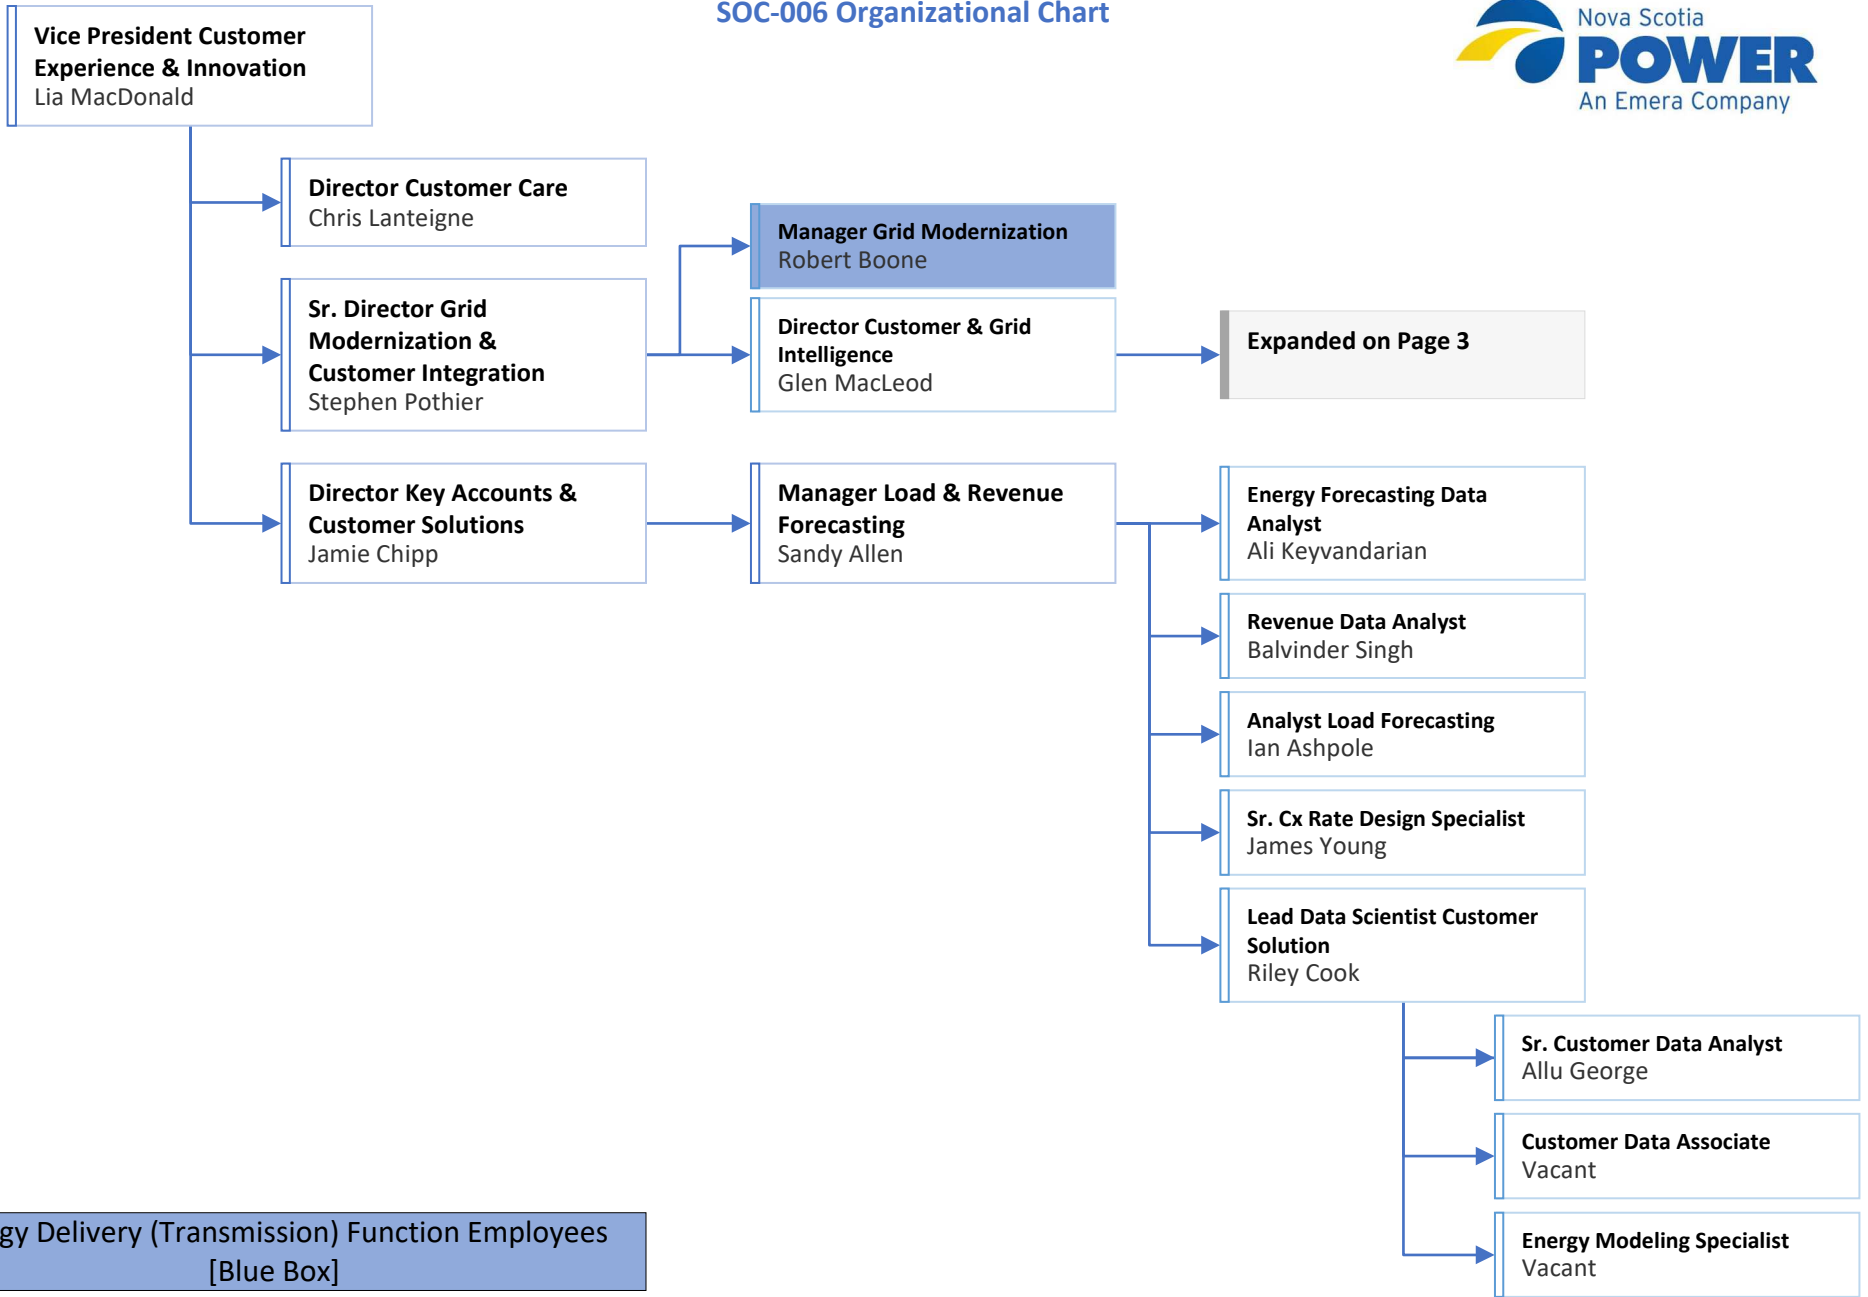

Standards of Conduct
SOC-006 Organizational Chart

Energy Delivery (Transmission) Function Employees
[Blue Box]

Wholesale Merchant Function Employees [Yellow Box]

Job Functions That Require A Working Knowledge Of
Both Transmission And Wholesale [White Box]

Power Production (Generation) Function Employees
[Green Box]

Standards of Conduct
SOC-006 Organizational Chart

Energy Delivery (Transmission) Function Employees
[Blue Box]

Wholesale Merchant Function Employees [Yellow Box]