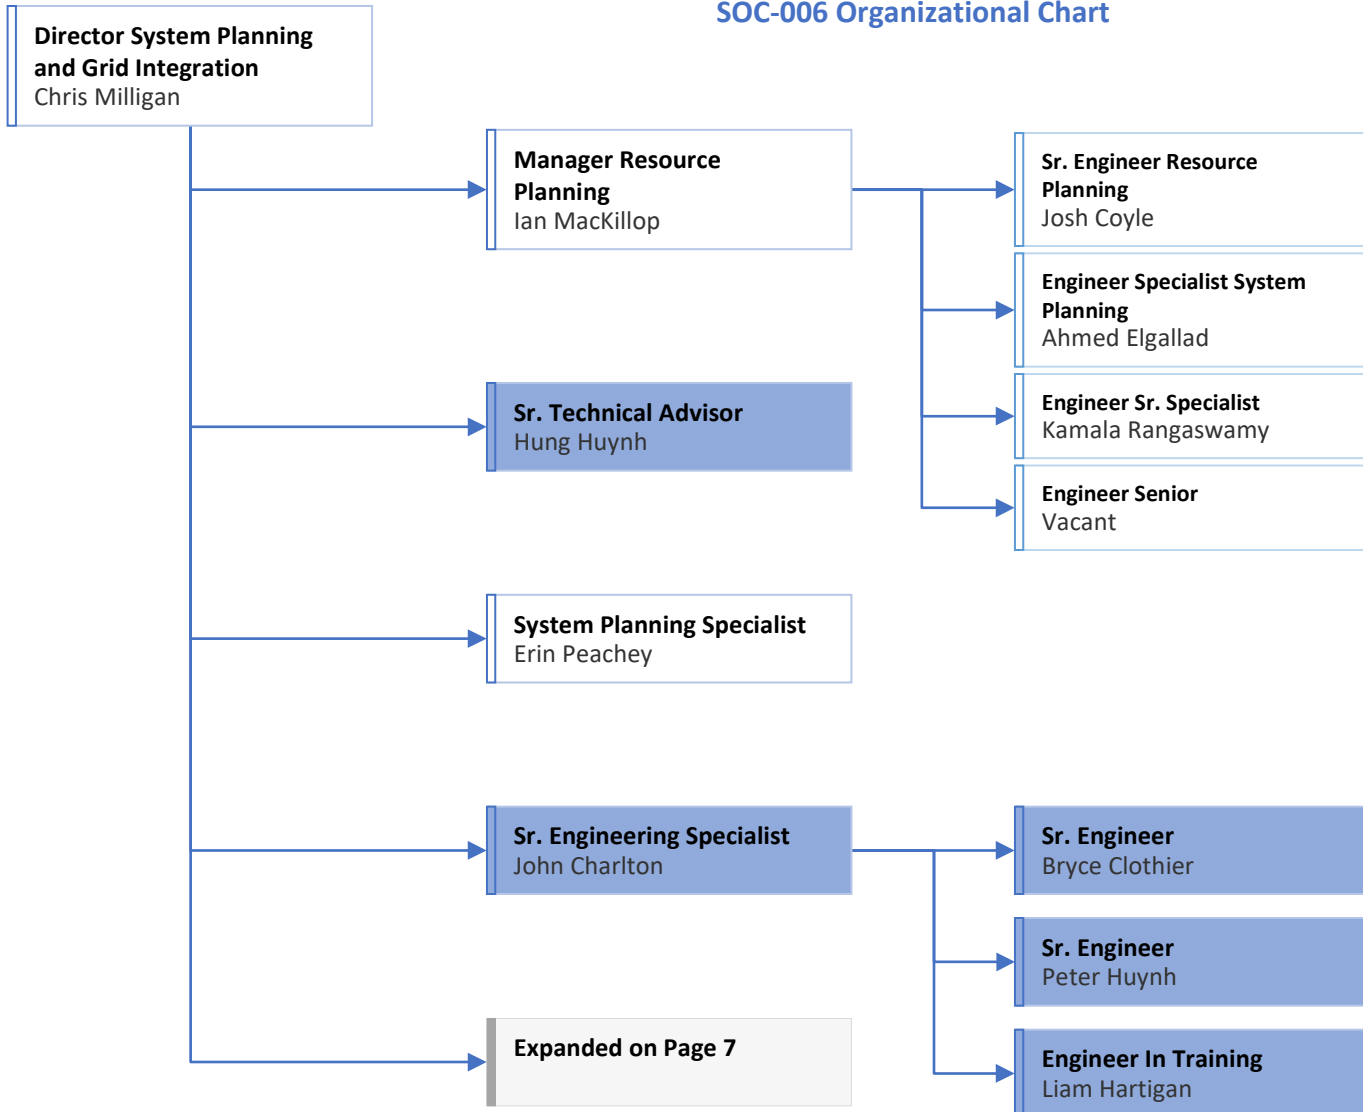

Standards of Conduct
SOC-006 Organizational Chart

Energy Delivery (Transmission) Function Employees
[Blue Box]

Wholesale Merchant Function Employees [Yellow Box]

Job Functions That Require A Working Knowledge Of
Both Transmission And Wholesale [White Box]

Power Production (Generation) Function Employees
[Green Box]