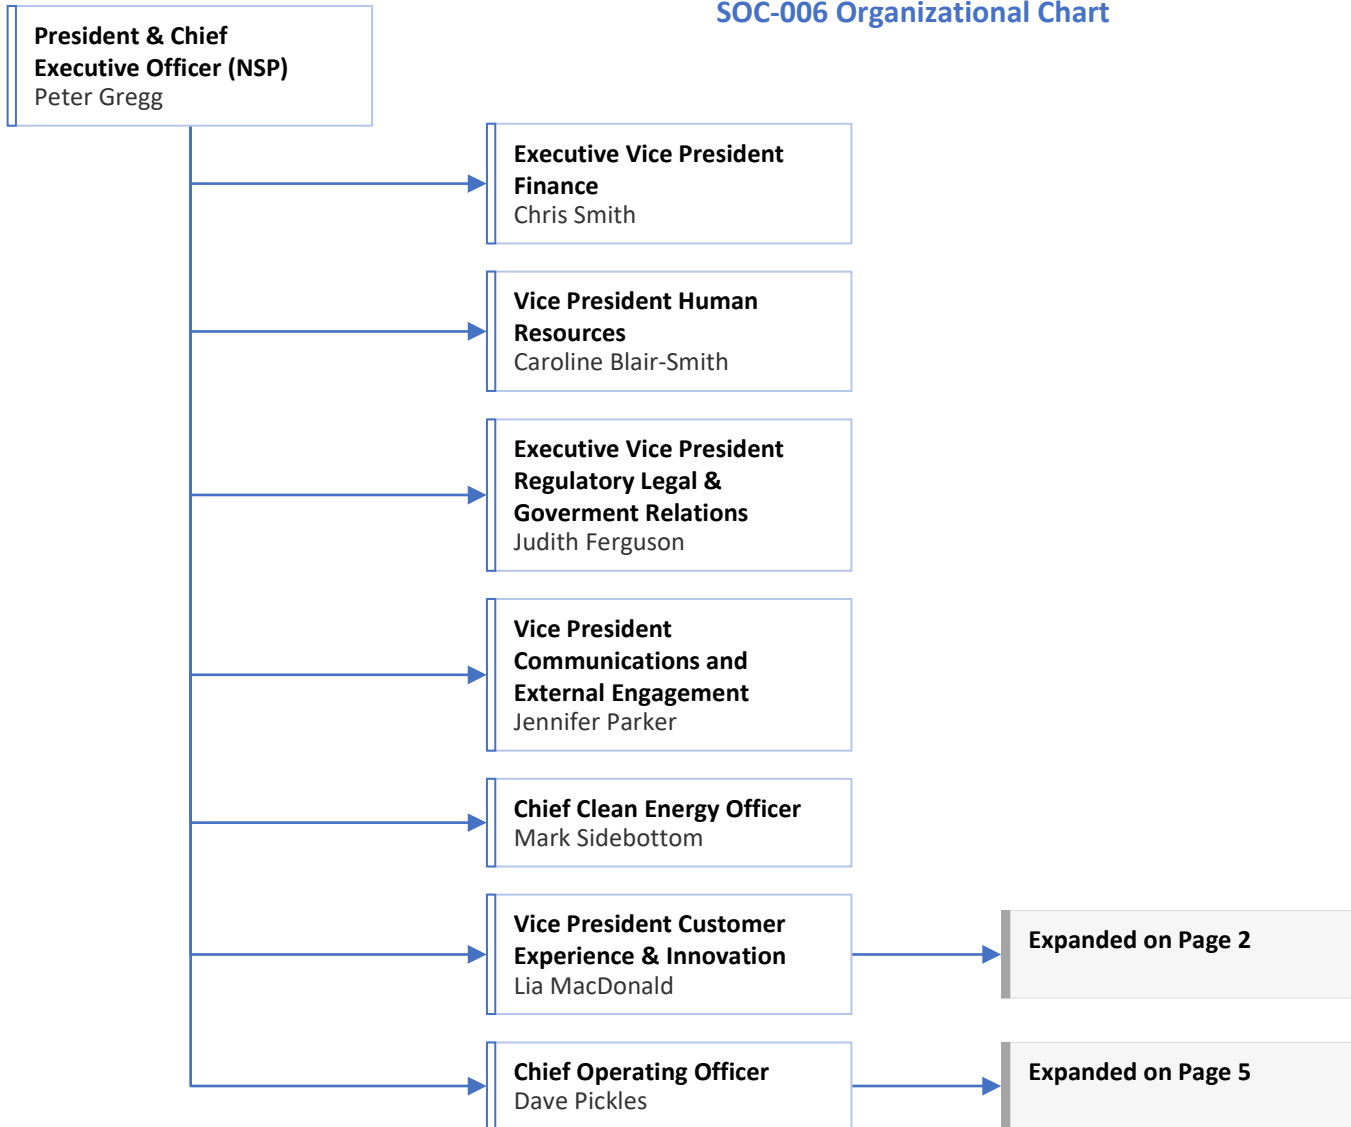

Standards of Conduct
SOC-006 Organizational Chart

Energy Delivery (Transmission) Function Employees
[Blue Box]

Wholesale Merchant Function Employees [Yellow Box]

Job Functions That Require A Working Knowledge Of
Both Transmission And Wholesale [White Box]

Power Production (Generation) Function Employees
[Green Box]

Standards of Conduct
SOC-006 Organizational Chart

Energy Delivery (Transmission) Function Employees
[Blue Box]

Wholesale Merchant Function Employees [Yellow Box]