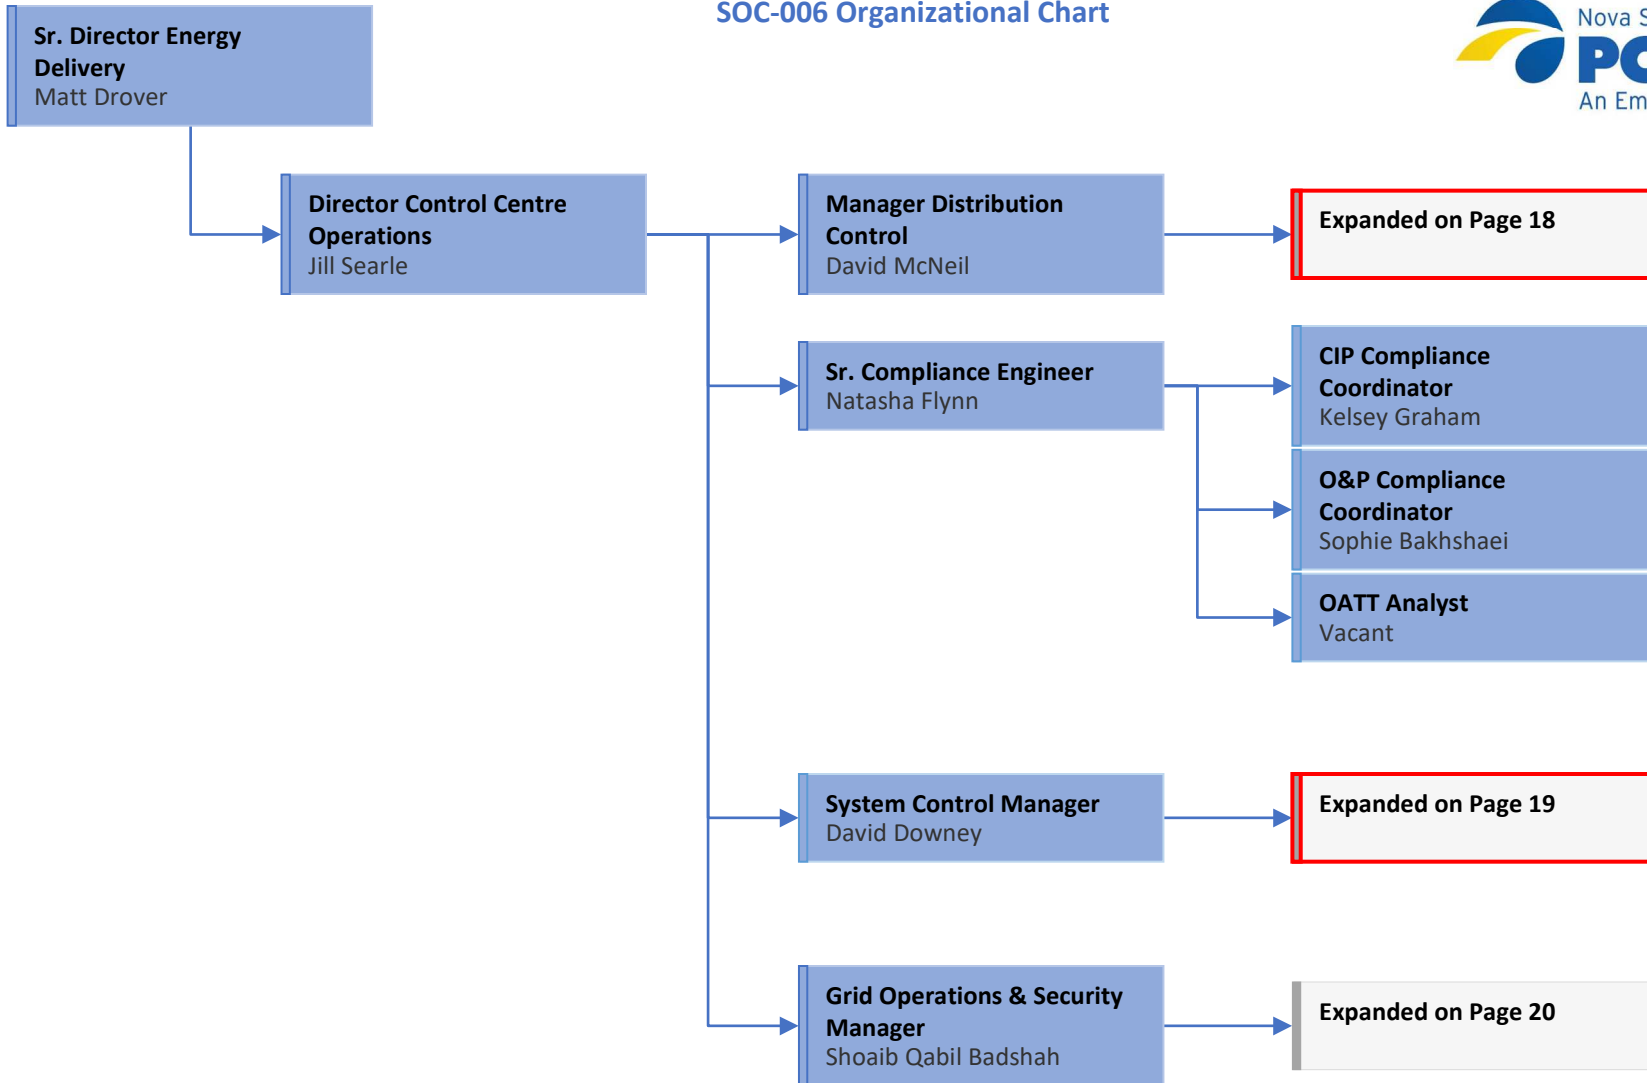

Standards of Conduct
SOC-006 Organizational Chart

Energy Delivery (Transmission) Function Employees
[Blue Box]

Wholesale Merchant Function Employees [Yellow Box]

Job Functions That Require A Working Knowledge Of
Both Transmission And Wholesale [White Box]

Power Production (Generation) Function Employees
[Green Box]