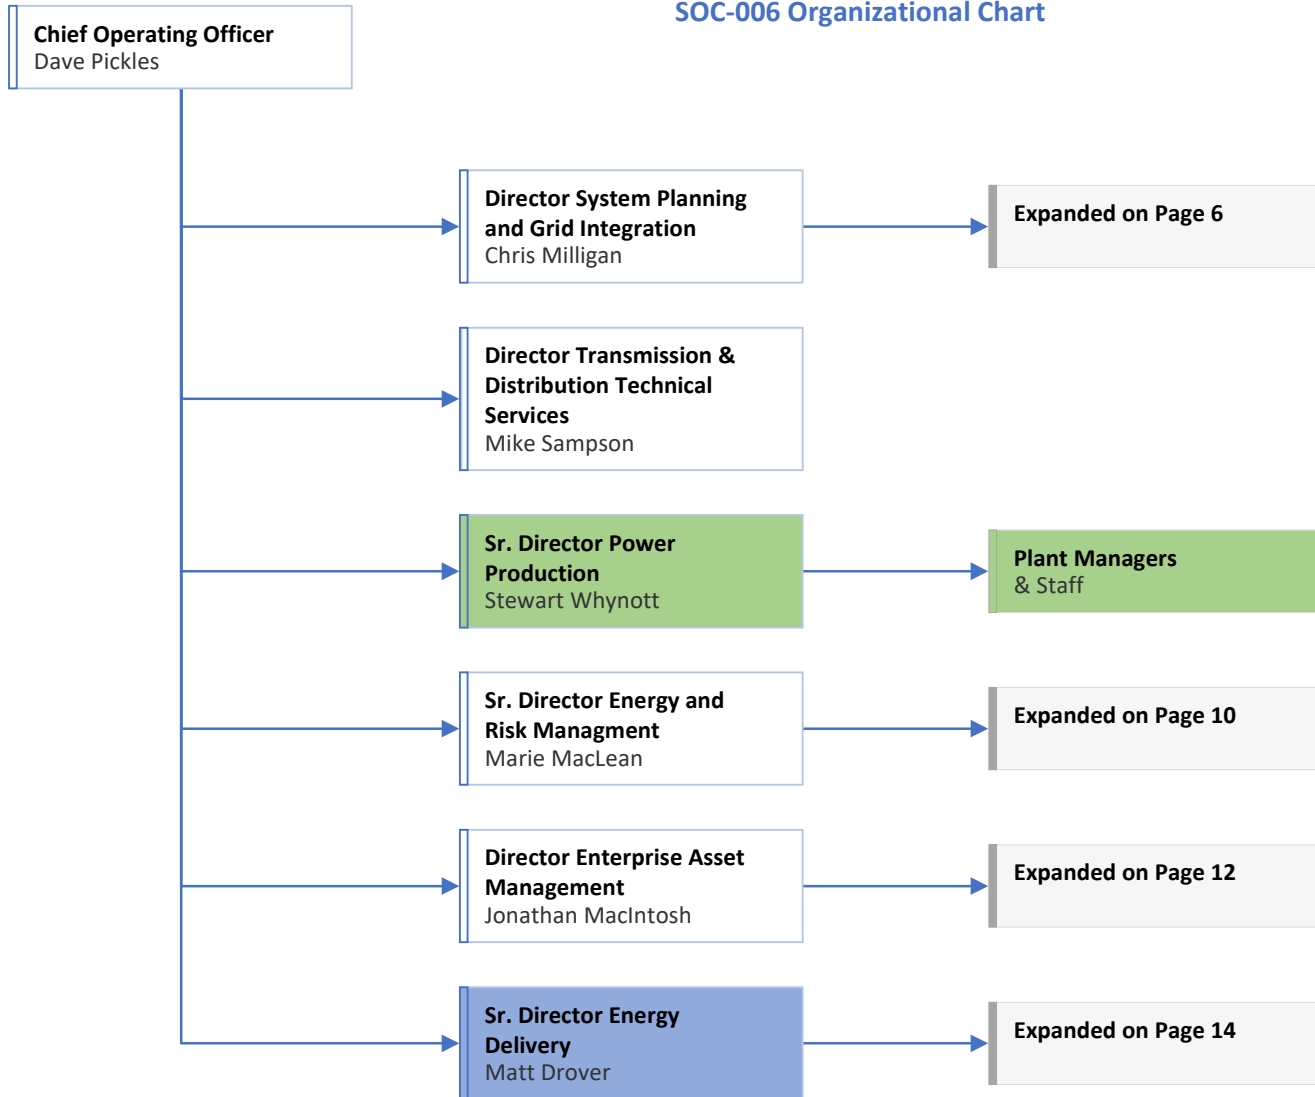

Standards of Conduct
SOC-006 Organizational Chart

Energy Delivery (Transmission) Function Employees
[Blue Box]

Wholesale Merchant Function Employees [Yellow Box]

Job Functions That Require A Working Knowledge Of
Both Transmission And Wholesale [White Box]

Power Production (Generation) Function Employees
[Green Box]