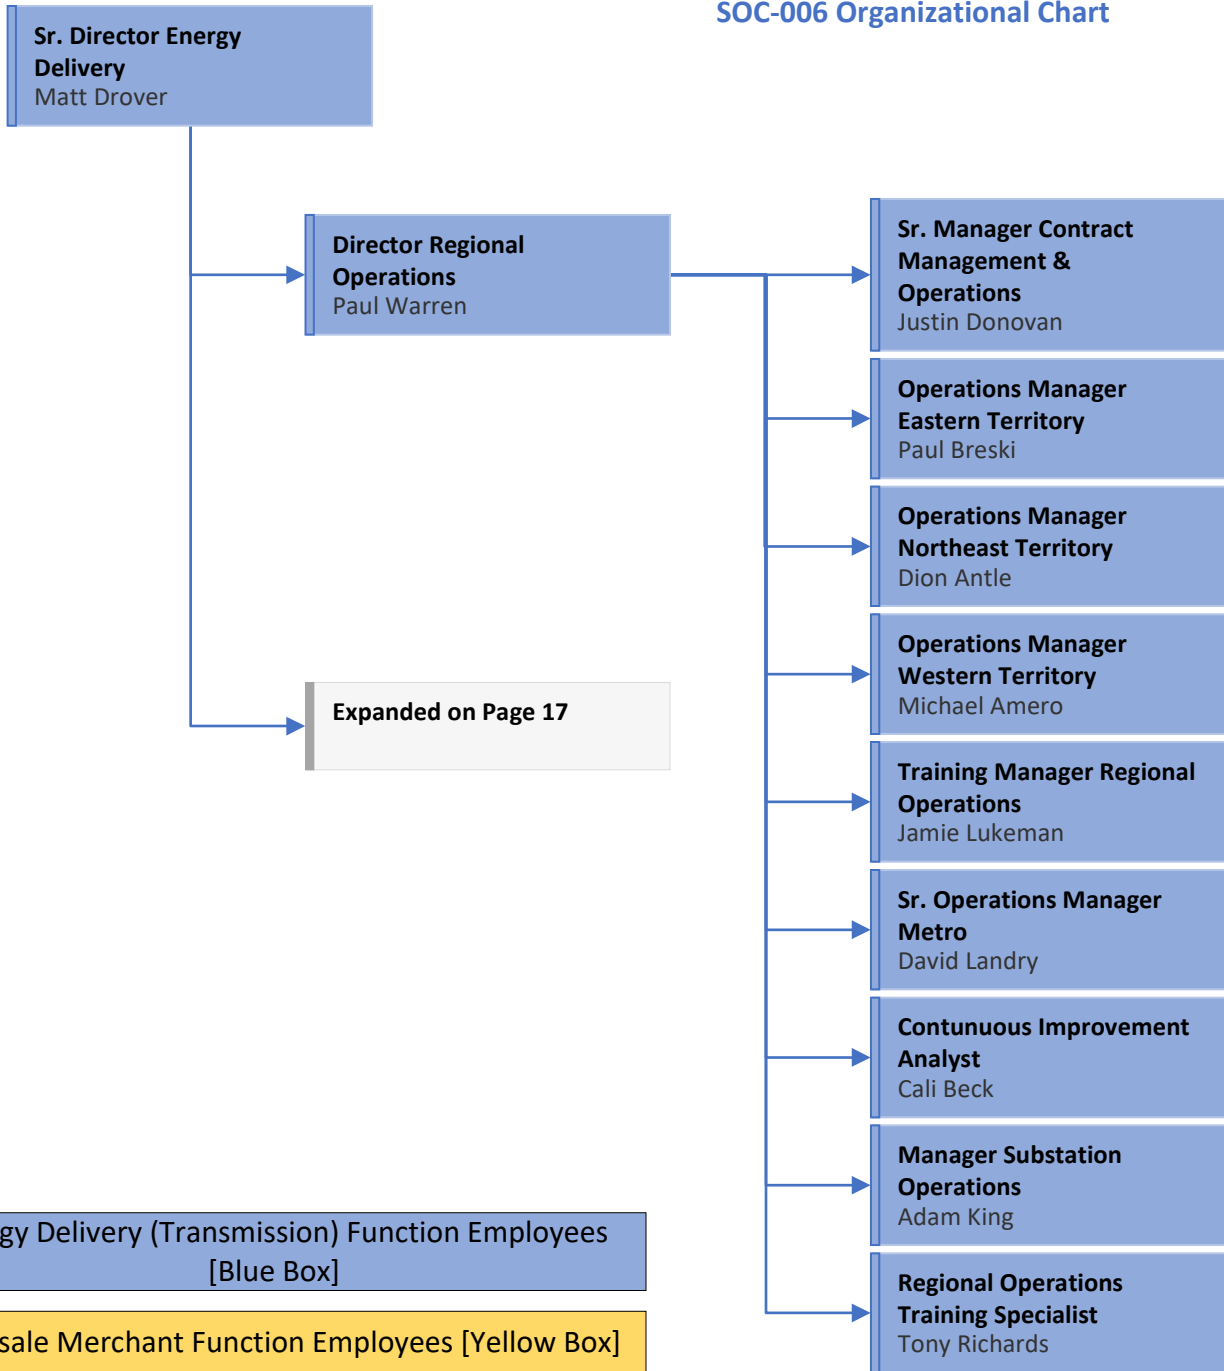

Standards of Conduct
SOC-006 Organizational Chart

Energy Delivery (Transmission) Function Employees
[Blue Box]

Wholesale Merchant Function Employees [Yellow Box]

Job Functions That Require A Working Knowledge Of
Both Transmission And Wholesale [White Box]

Power Production (Generation) Function Employees
[Green Box]