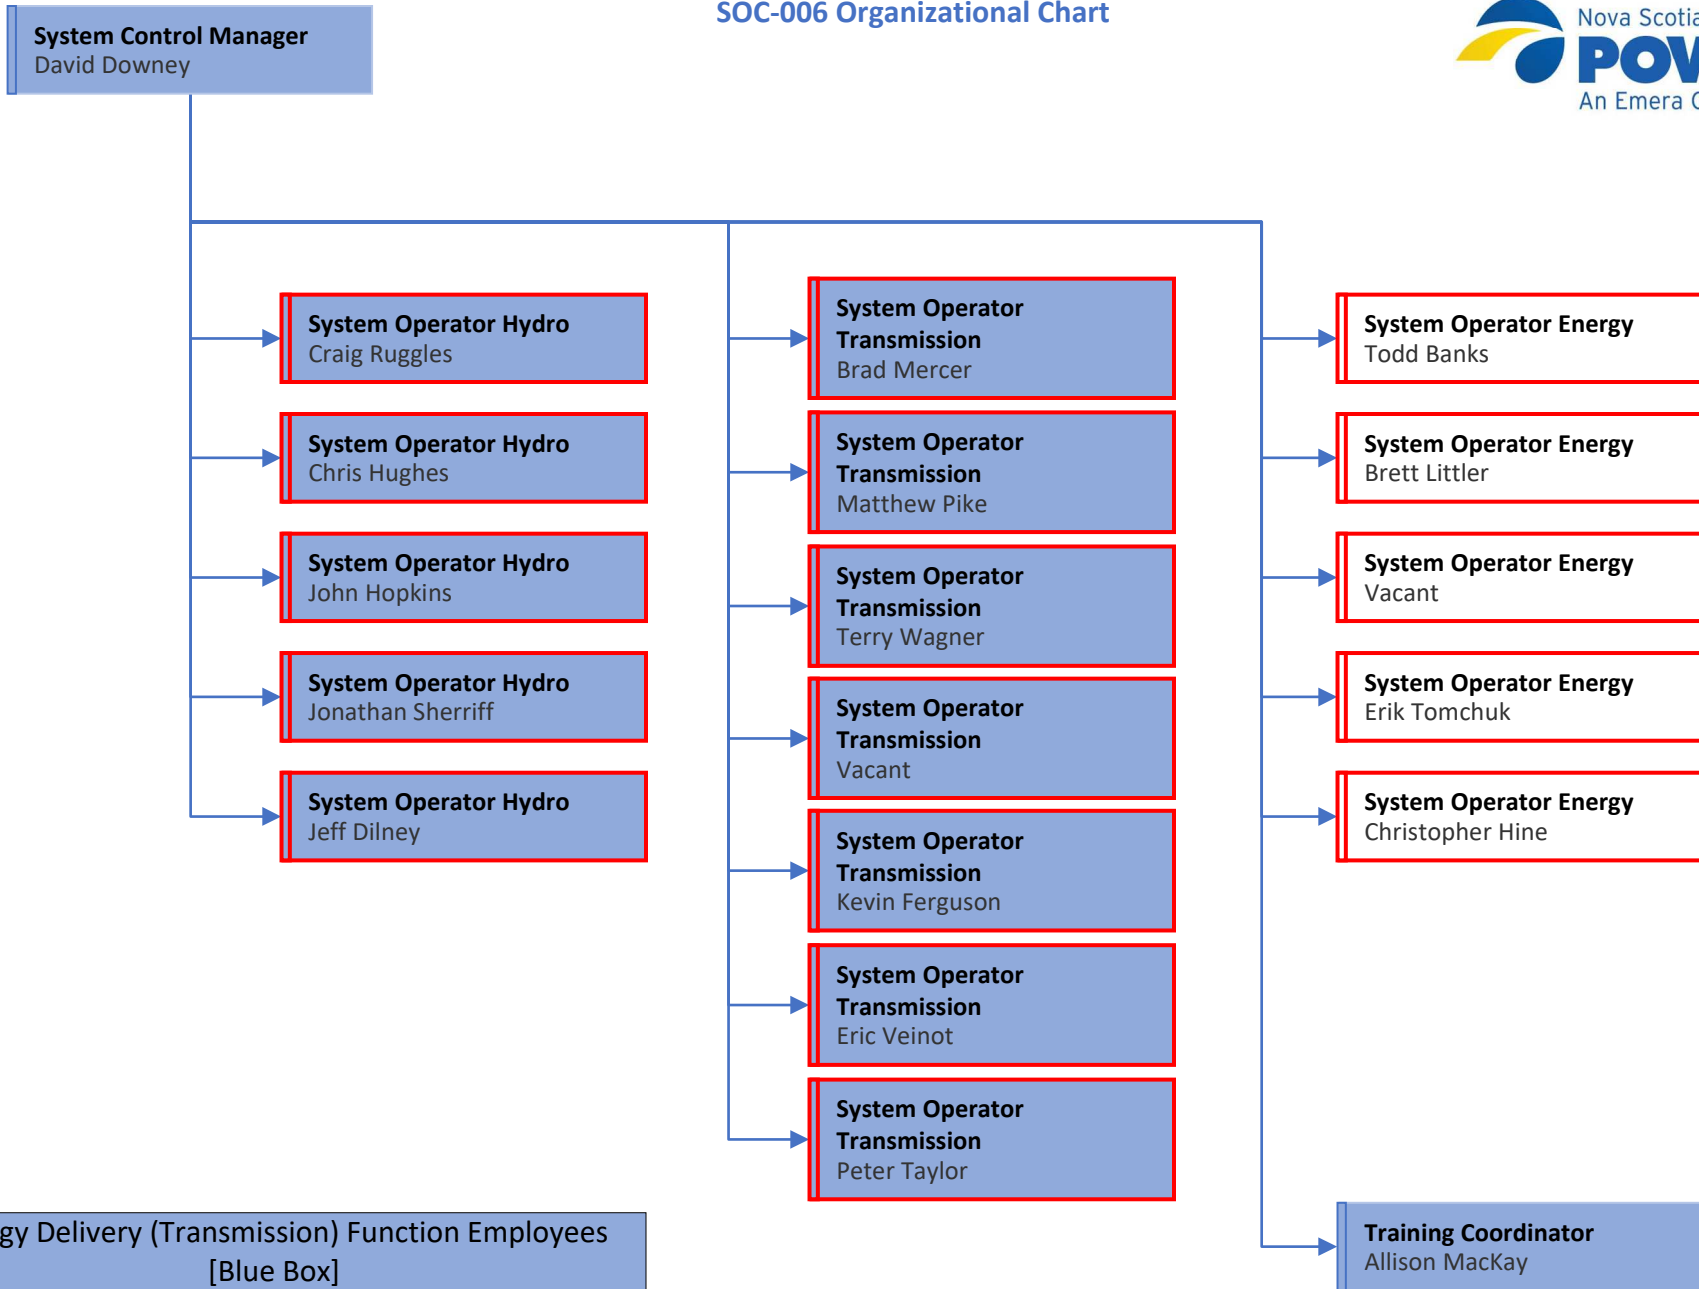

Standards of Conduct
SOC-006 Organizational Chart

Energy Delivery (Transmission) Function Employees
[Blue Box]

Wholesale Merchant Function Employees [Yellow Box]

Job Functions That Require A Working Knowledge Of
Both Transmission And Wholesale [White Box]

Power Production (Generation) Function Employees
[Green Box]