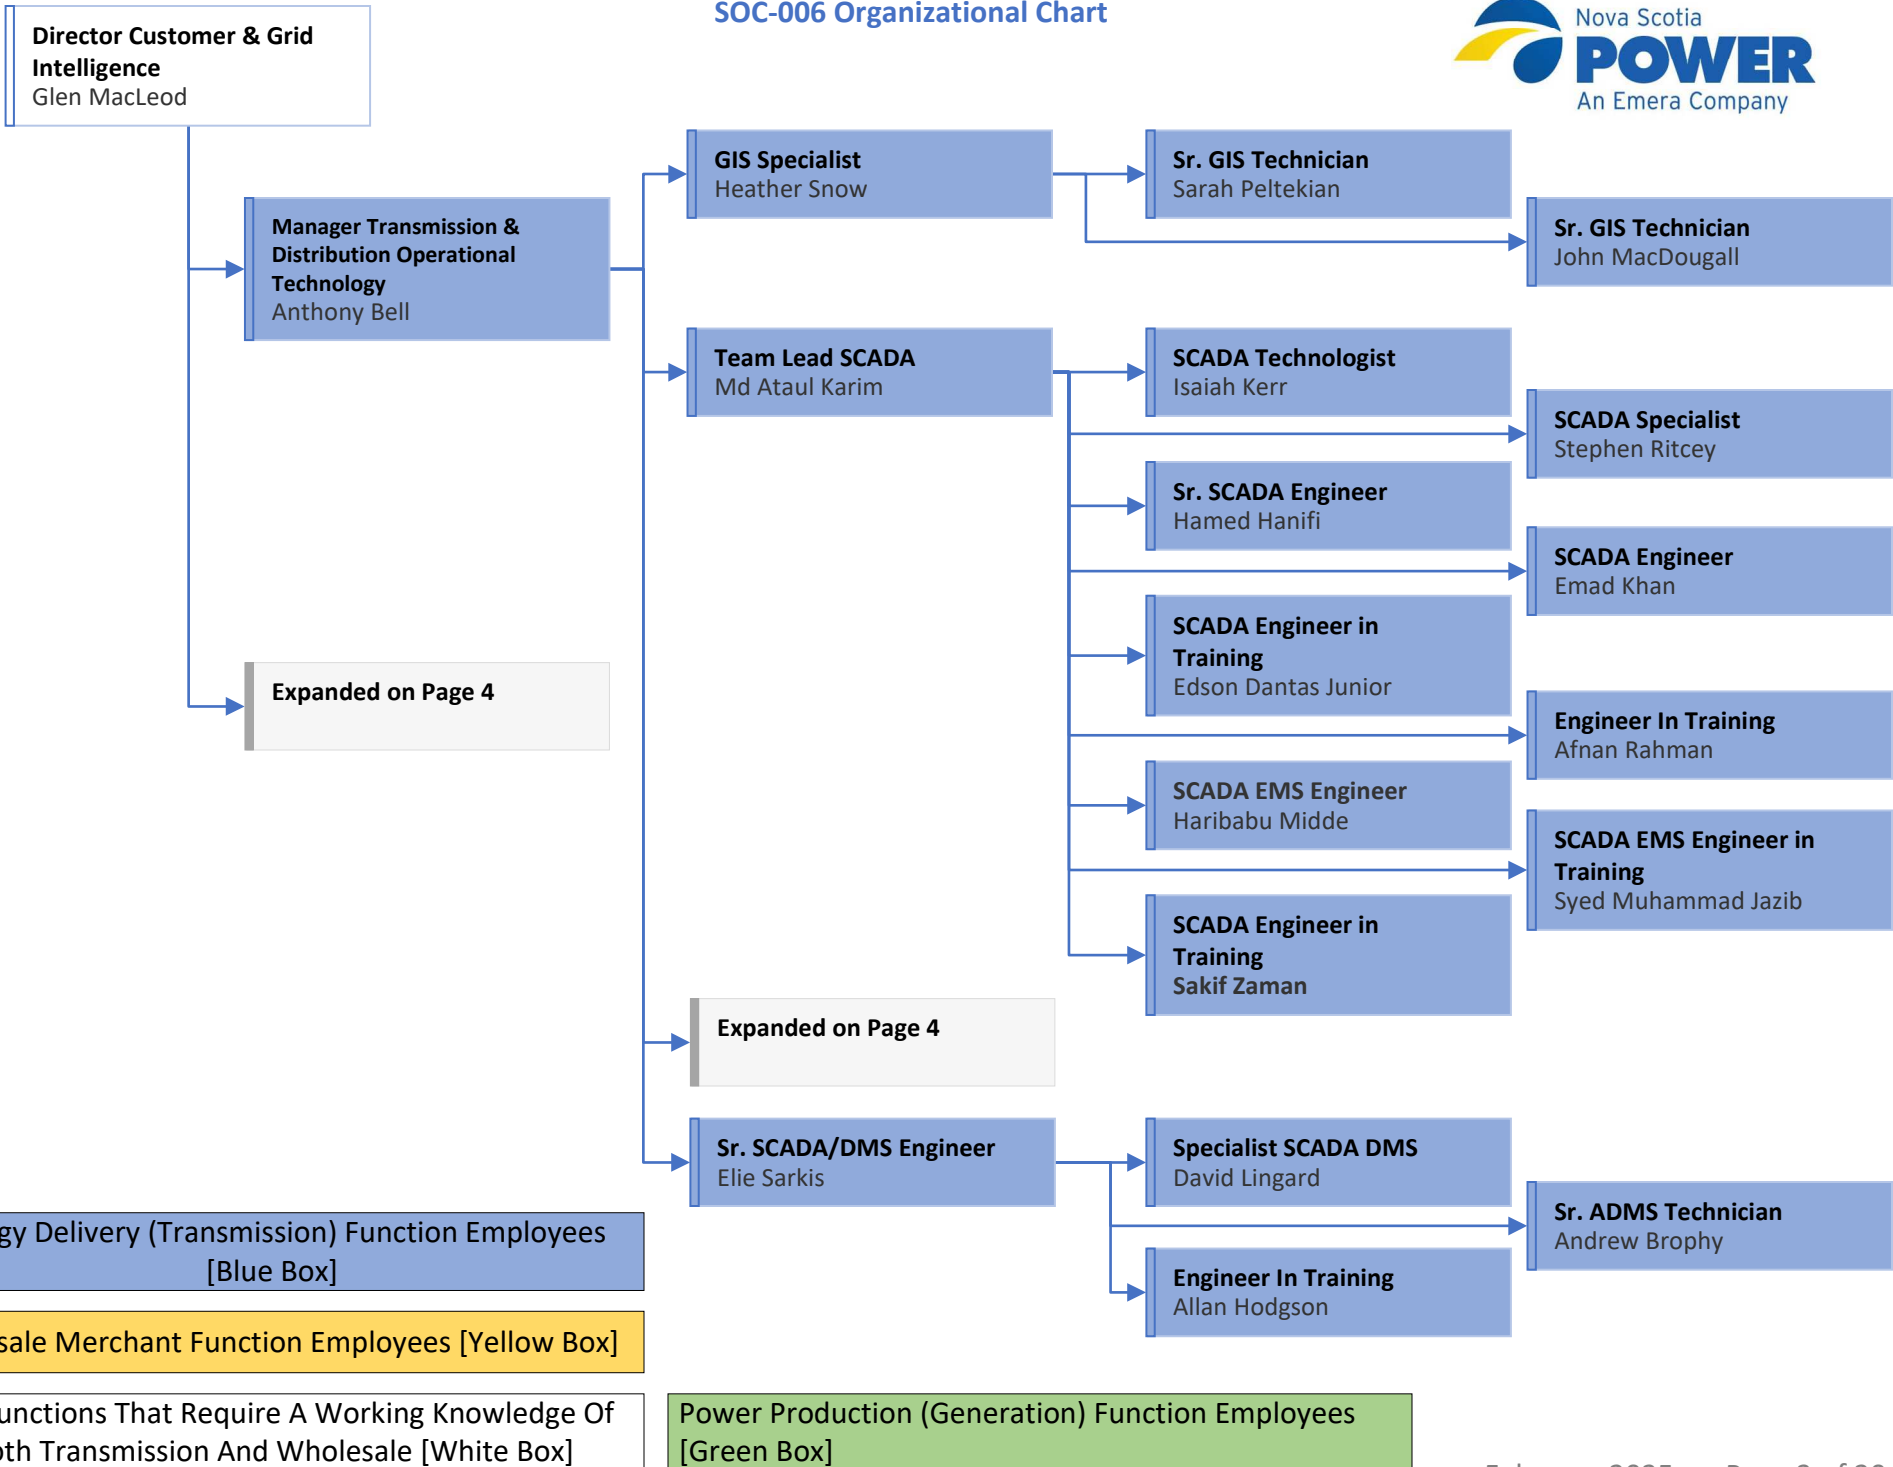

Standards of Conduct
SOC-006 Organizational Chart

Energy Delivery (Transmission) Function Employees
[Blue Box]

Wholesale Merchant Function Employees [Yellow Box]

Job Functions That Require A Working Knowledge Of
Both Transmission And Wholesale [White Box]

Power Production (Generation) Function Employees
[Green Box]

Standards of Conduct
SOC-006 Organizational Chart

Energy Delivery (Transmission) Function Employees
[Blue Box]

Wholesale Merchant Function Employees [Yellow Box]

Job Functions That Require A Working Knowledge Of
Both Transmission And Wholesale [White Box]

Power Production (Generation) Function Employees
[Green Box]

Standards of Conduct
SOC-006 Organizational Chart