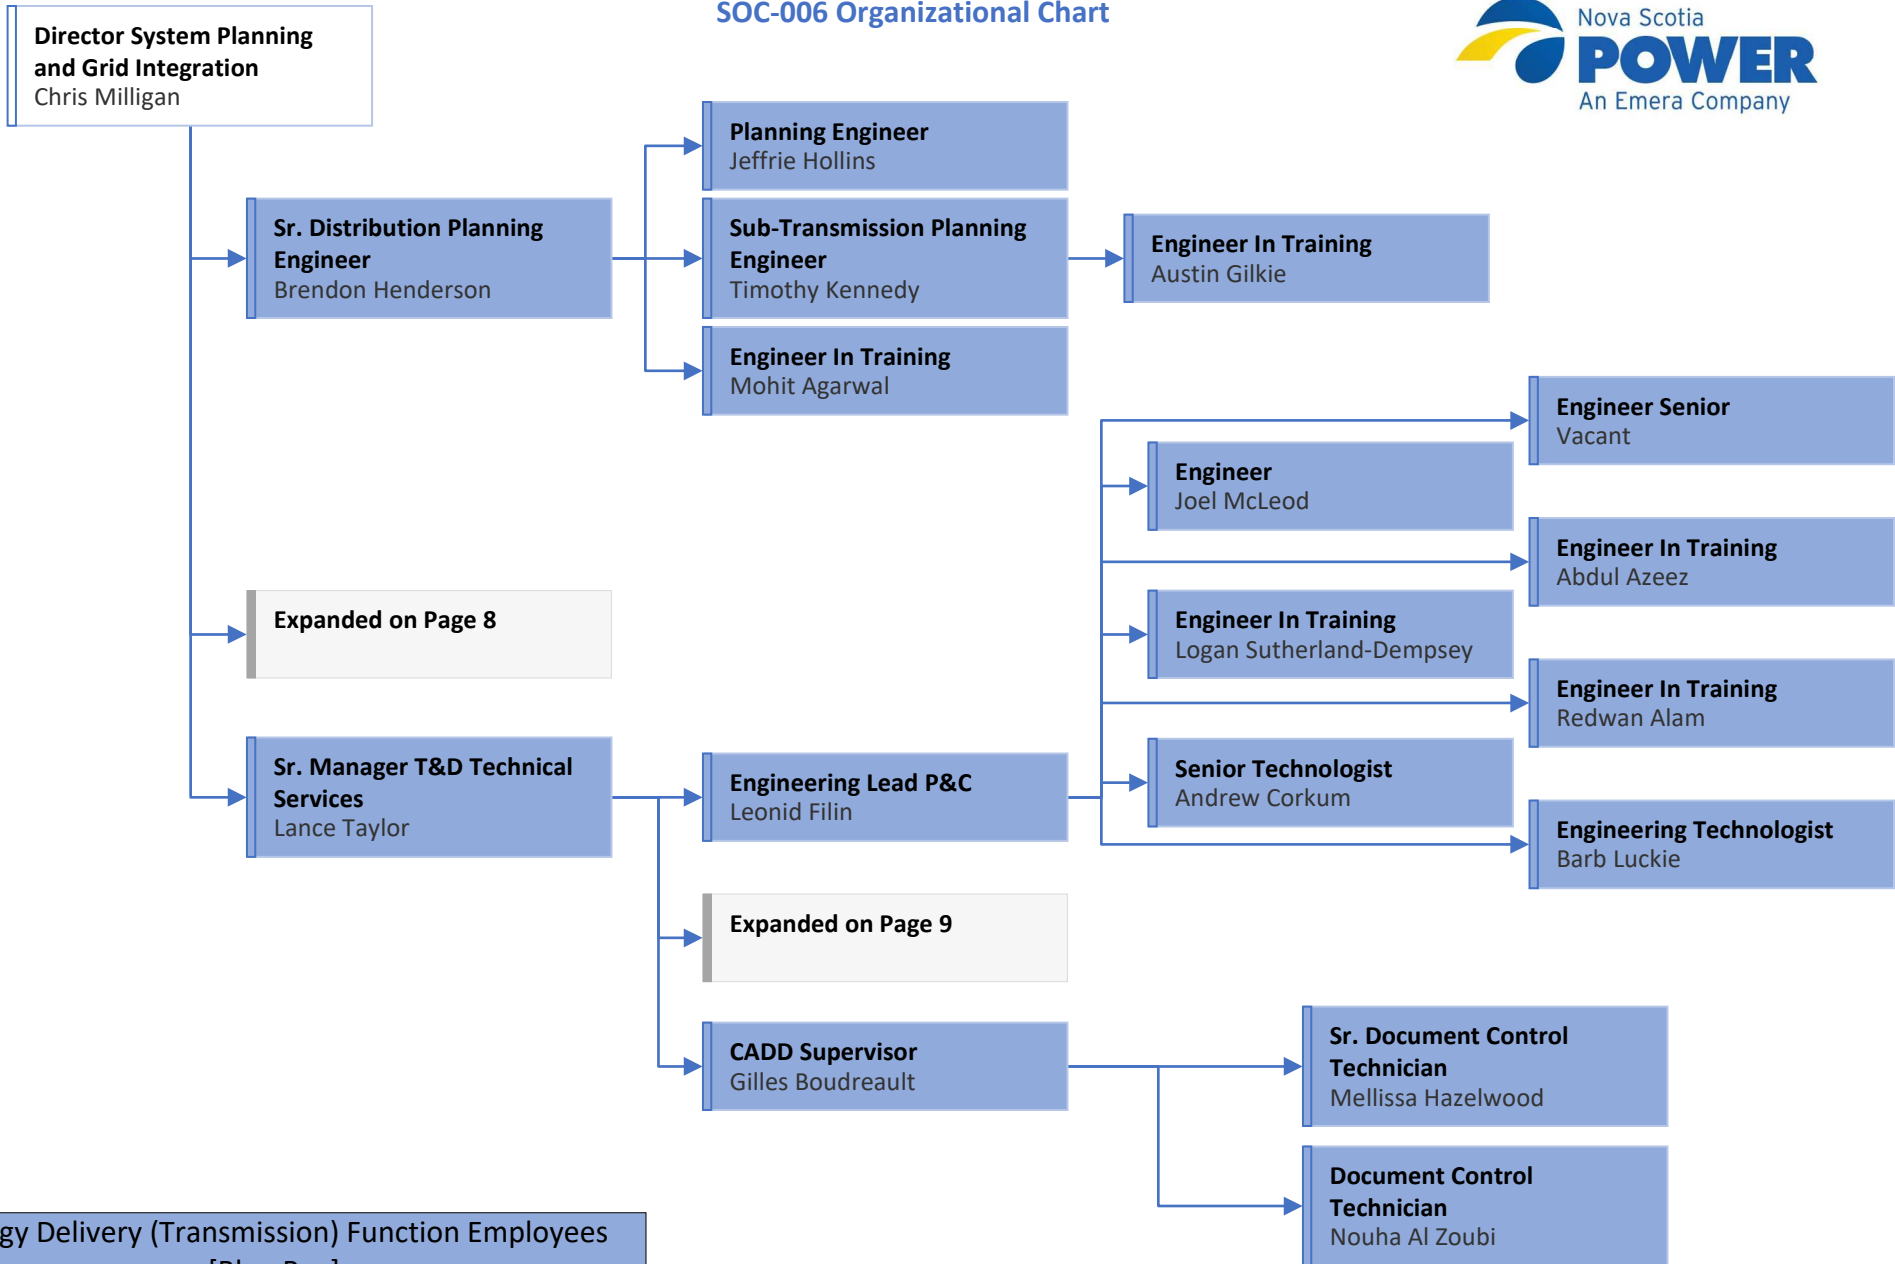

Power Production (Generation) Function Employees
[Green Box]

Standards of Conduct
SOC-006 Organizational Chart

Energy Delivery (Transmission) Function Employees
[Blue Box]

Wholesale Merchant Function Employees [Yellow Box]

Job Functions That Require A Working Knowledge Of
Both Transmission And Wholesale [White Box]

Power Production (Generation) Function Employees
[Green Box]

Standards of Conduct
SOC-006 Organizational Chart