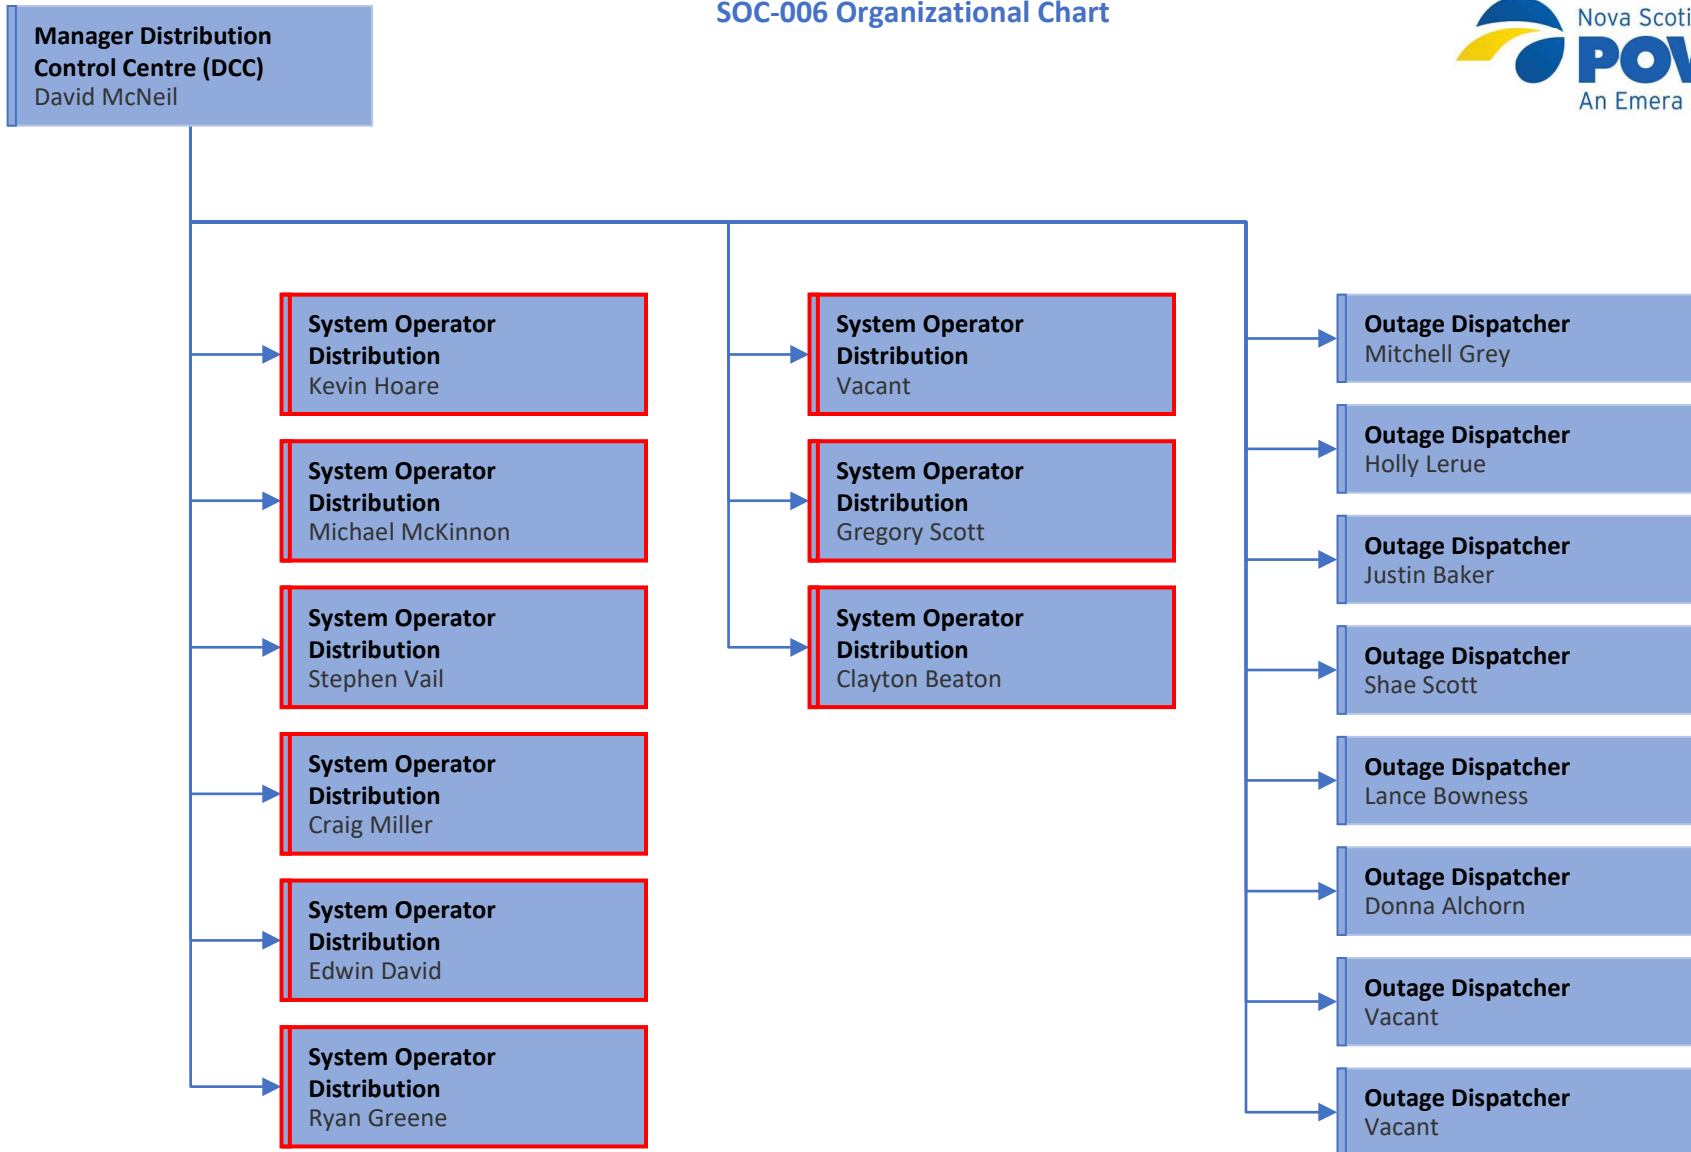

Standards of Conduct
SOC-006 Organizational Chart

Energy Delivery (Transmission) Function Employees
[Blue Box]

Wholesale Merchant Function Employees [Yellow Box]

Job Functions That Require A Working Knowledge Of
Both Transmission And Wholesale [White Box]

Power Production (Generation) Function Employees
[Green Box]