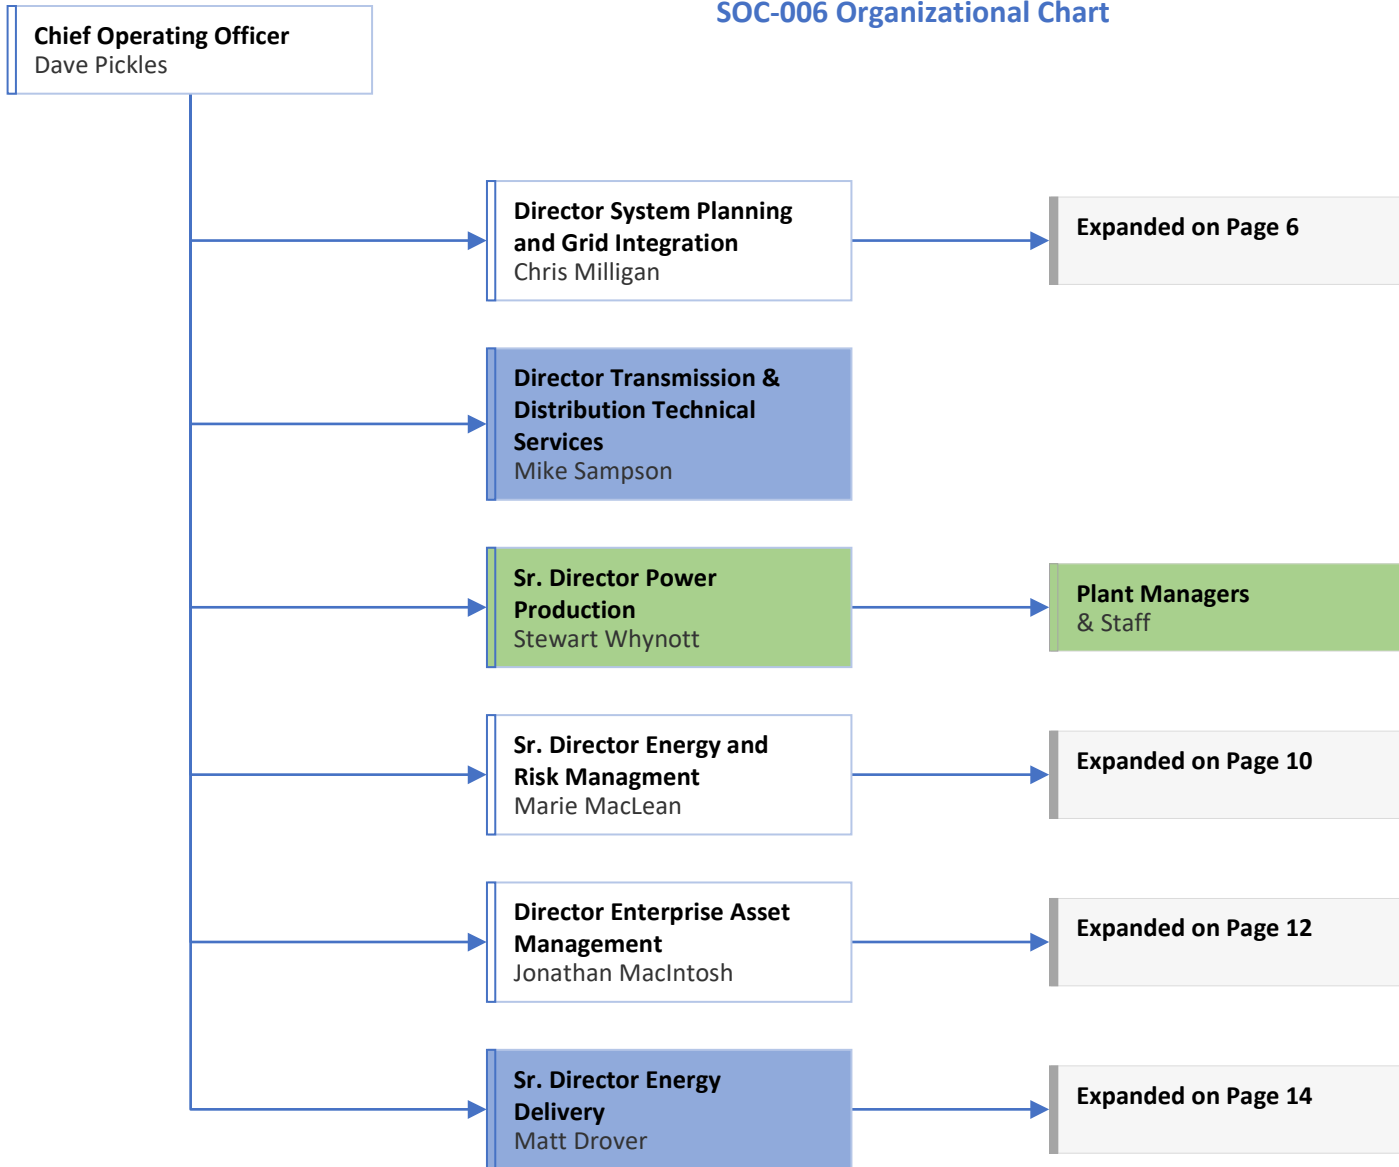

Standards of Conduct
SOC-006 Organizational Chart

Energy Delivery (Transmission) Function Employees
[Blue Box]

Wholesale Merchant Function Employees [Yellow Box]

Job Functions That Require A Working Knowledge Of
Both Transmission And Wholesale [White Box]

Power Production (Generation) Function Employees
[Green Box]

Standards of Conduct
SOC-006 Organizational Chart

Energy Delivery (Transmission) Function Employees
[Blue Box]

Wholesale Merchant Function Employees [Yellow Box]