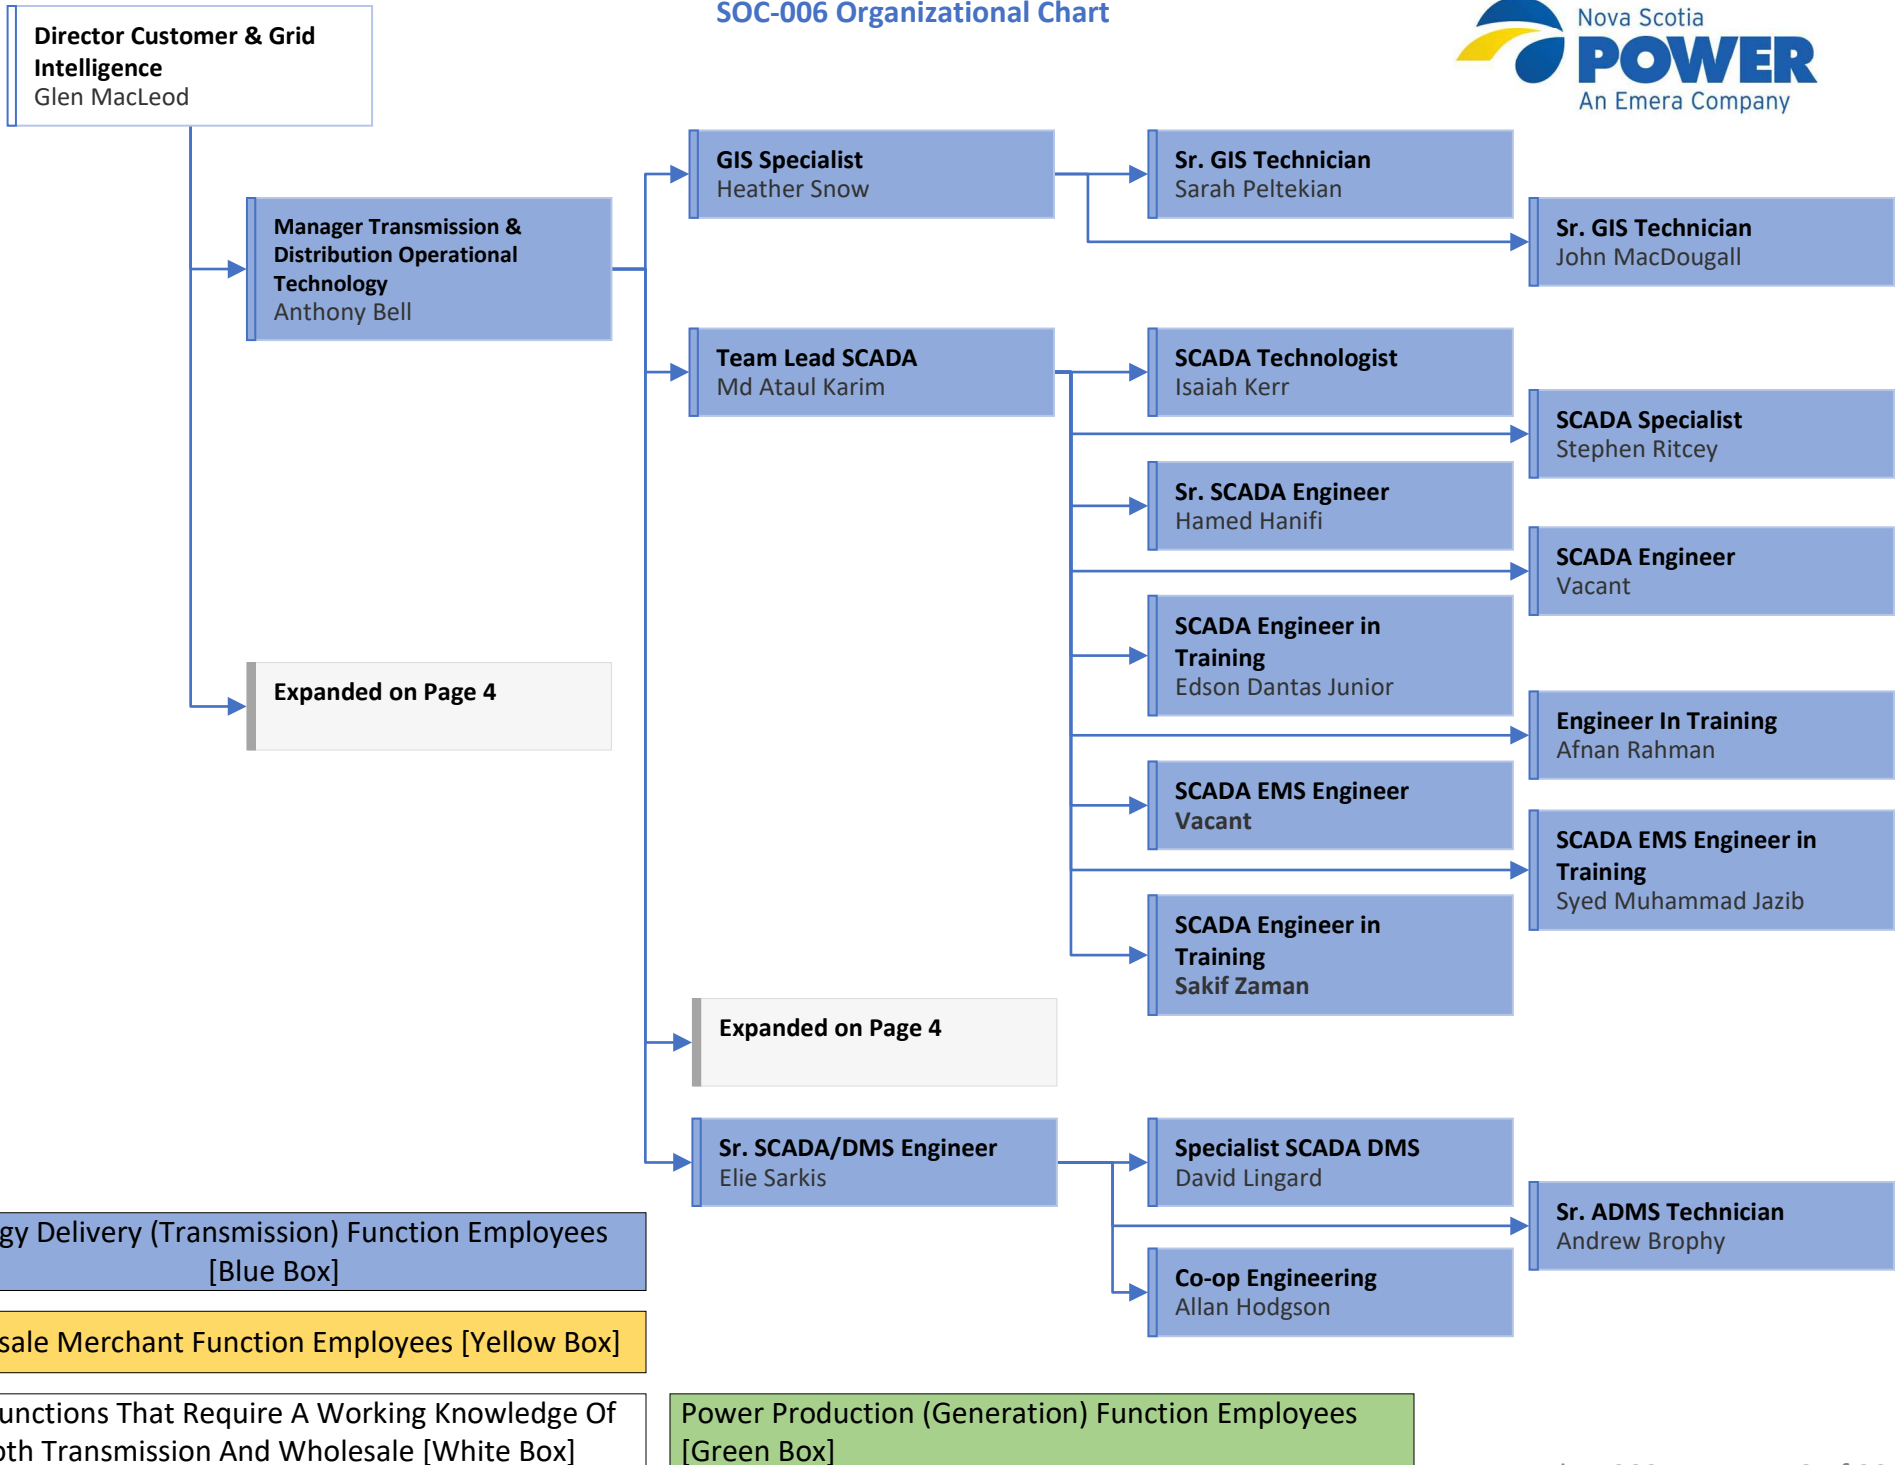

Standards of Conduct
SOC-006 Organizational Chart

Energy Delivery (Transmission) Function Employees
[Blue Box]

Wholesale Merchant Function Employees [Yellow Box]

Job Functions That Require A Working Knowledge Of
Both Transmission And Wholesale [White Box]

Power Production (Generation) Function Employees
[Green Box]

Standards of Conduct
SOC-006 Organizational Chart

Energy Delivery (Transmission) Function Employees
[Blue Box]

Wholesale Merchant Function Employees [Yellow Box]

Job Functions That Require A Working Knowledge Of
Both Transmission And Wholesale [White Box]

Power Production (Generation) Function Employees
[Green Box]

Standards of Conduct
SOC-006 Organizational Chart