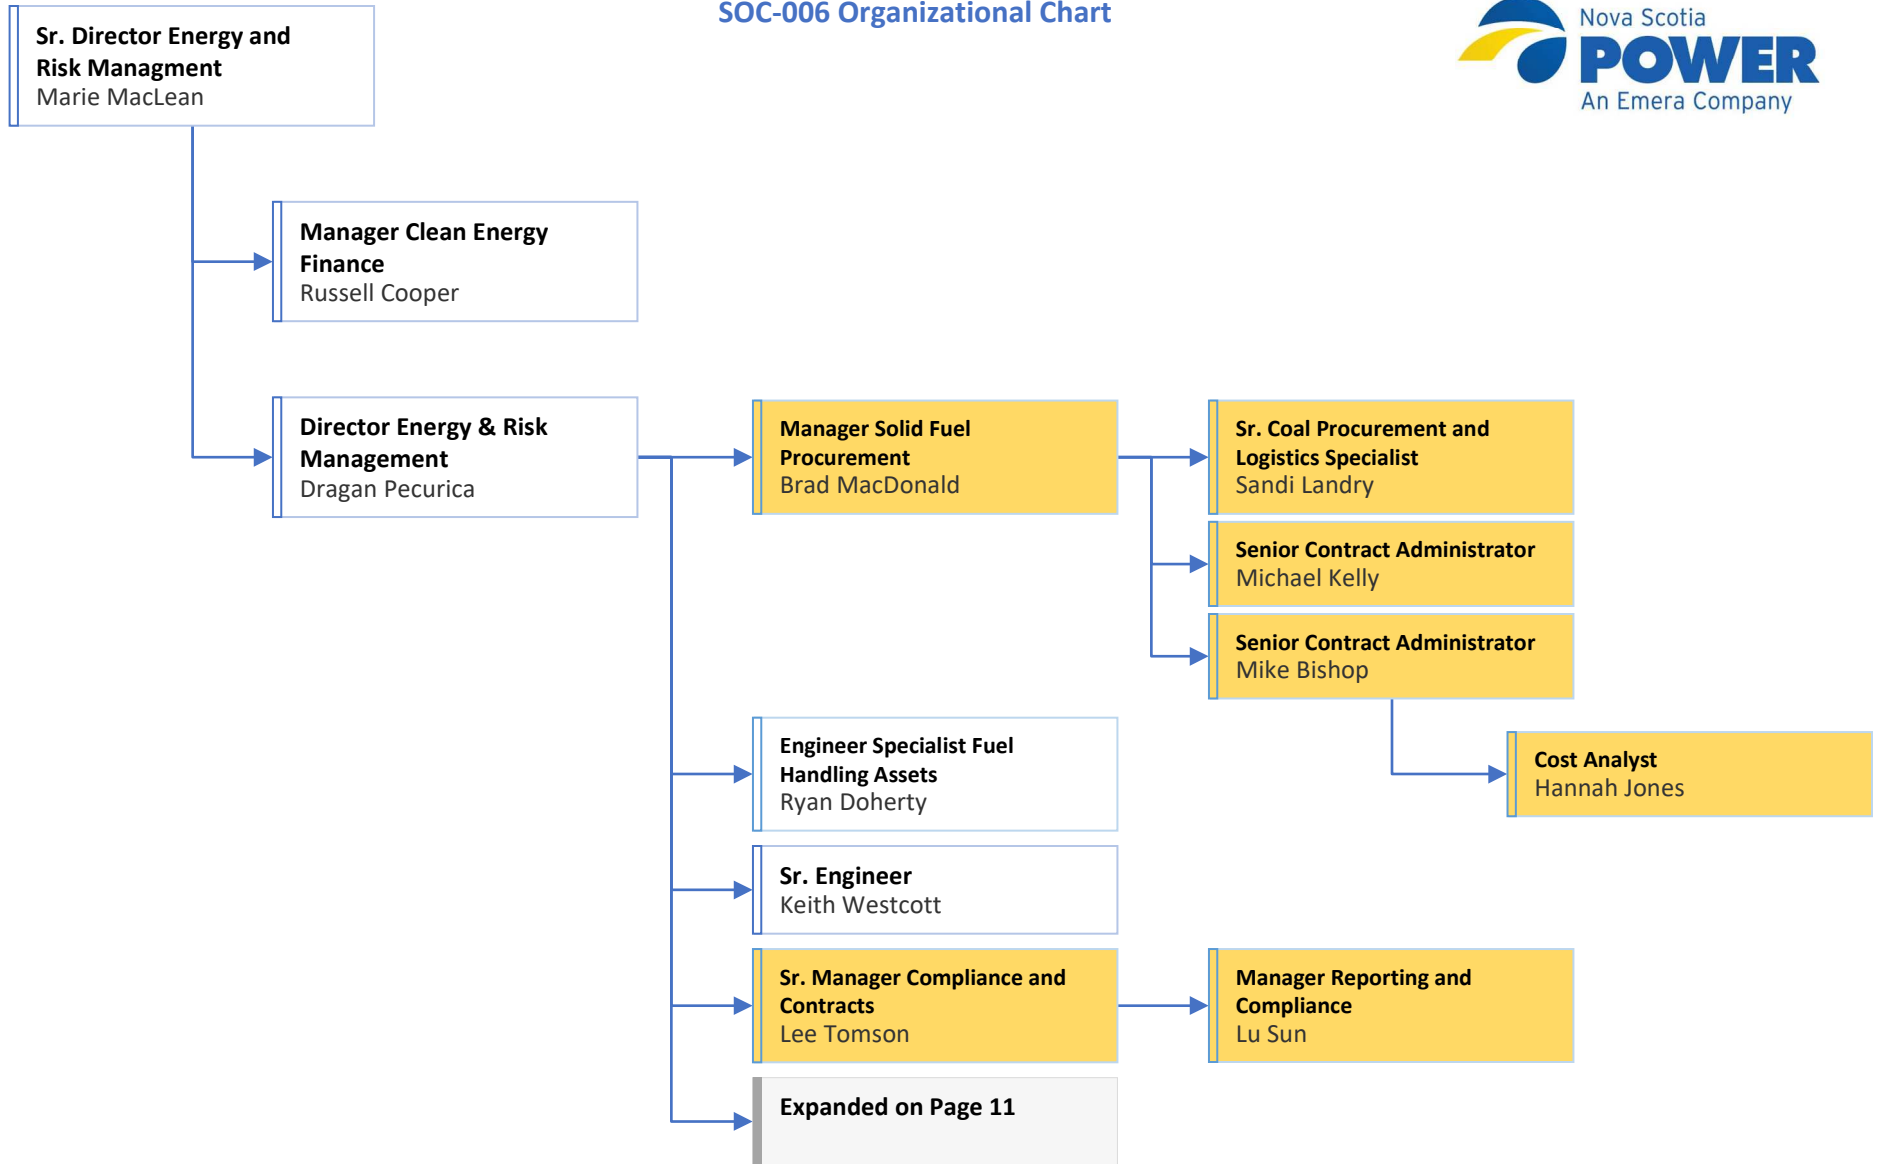

Standards of Conduct
SOC-006 Organizational Chart

Energy Delivery (Transmission) Function Employees
[Blue Box]

Wholesale Merchant Function Employees [Yellow Box]

Job Functions That Require A Working Knowledge Of
Both Transmission And Wholesale [White Box]

Power Production (Generation) Function Employees
[Green Box]