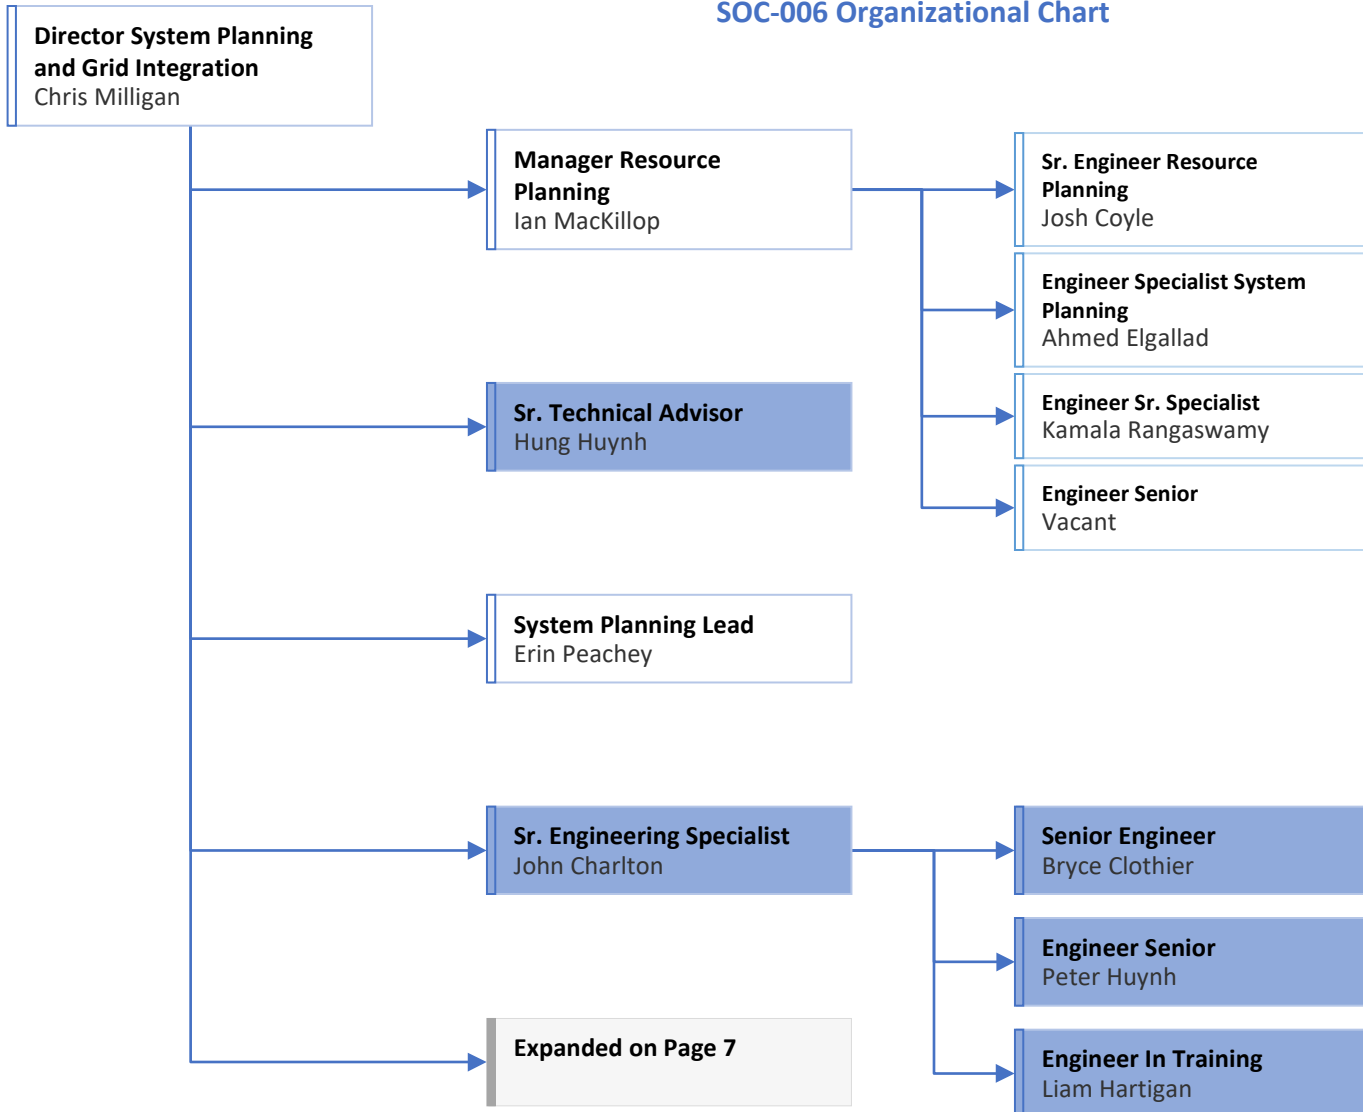

Standards of Conduct
SOC-006 Organizational Chart

Energy Delivery (Transmission) Function Employees
[Blue Box]

Wholesale Merchant Function Employees [Yellow Box]

Job Functions That Require A Working Knowledge Of
Both Transmission And Wholesale [White Box]

Power Production (Generation) Function Employees
[Green Box]

Standards of Conduct
SOC-006 Organizational Chart

Energy Delivery (Transmission) Function Employees
[Blue Box]

Wholesale Merchant Function Employees [Yellow Box]

Job Functions That Require A Working Knowledge Of
Both Transmission And Wholesale [White Box]

Power Production (Generation) Function Employees
[Green Box]

Standards of Conduct
SOC-006 Organizational Chart