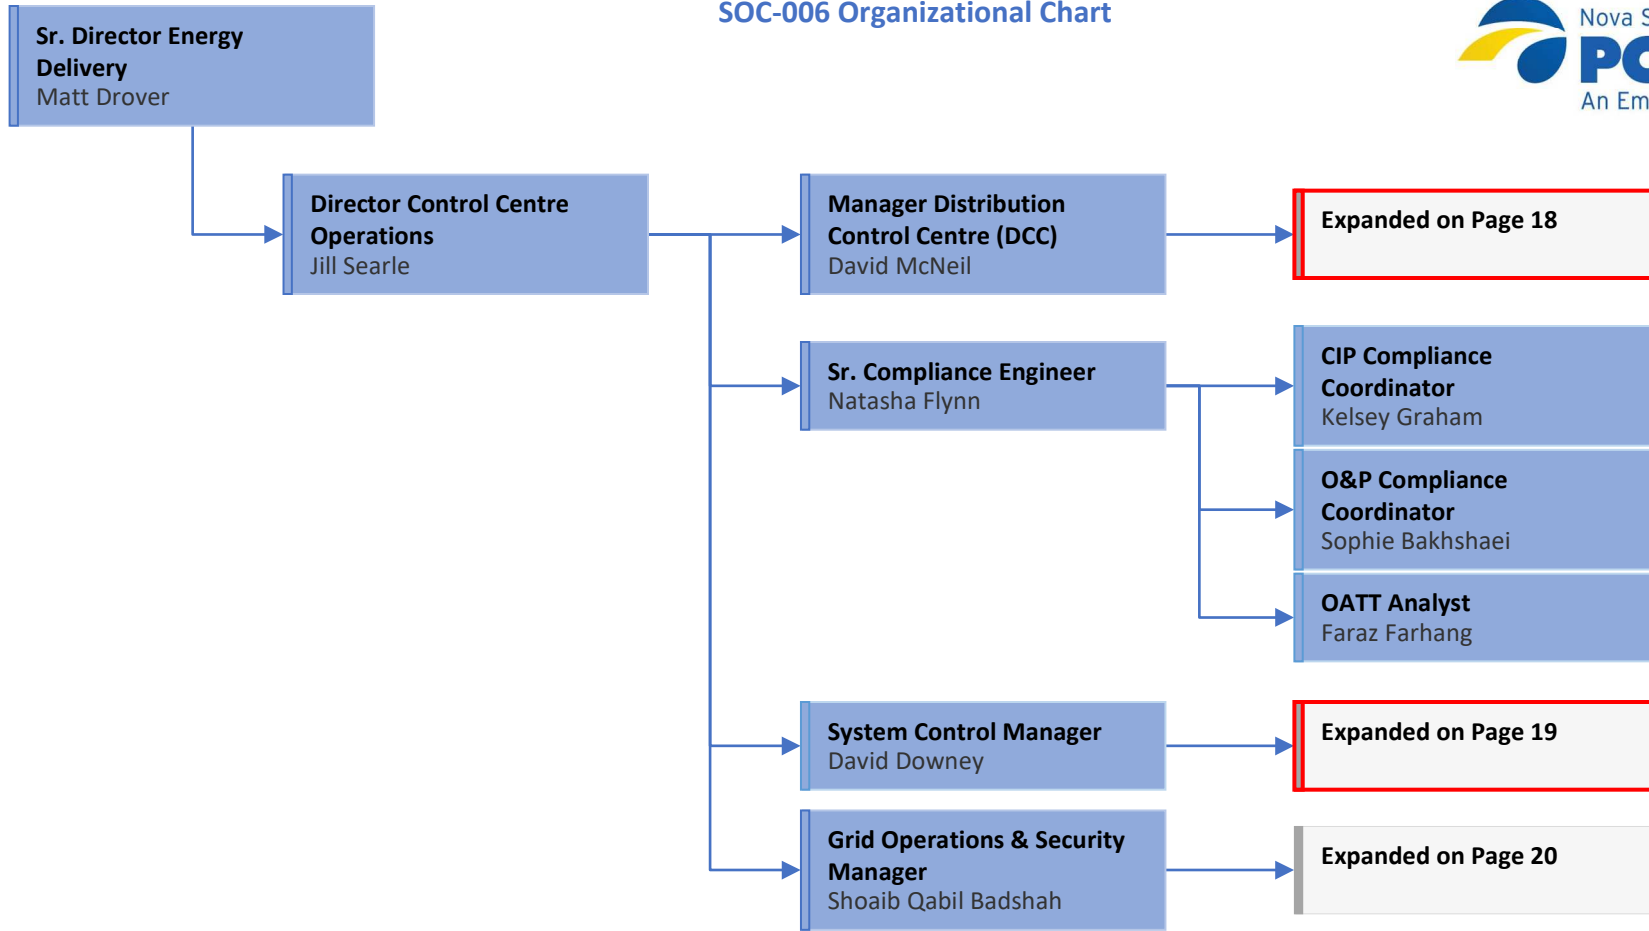

Standards of Conduct
SOC-006 Organizational Chart

Energy Delivery (Transmission) Function Employees
[Blue Box]

Wholesale Merchant Function Employees [Yellow Box]

Job Functions That Require A Working Knowledge Of
Both Transmission And Wholesale [White Box]

Power Production (Generation) Function Employees
[Green Box]