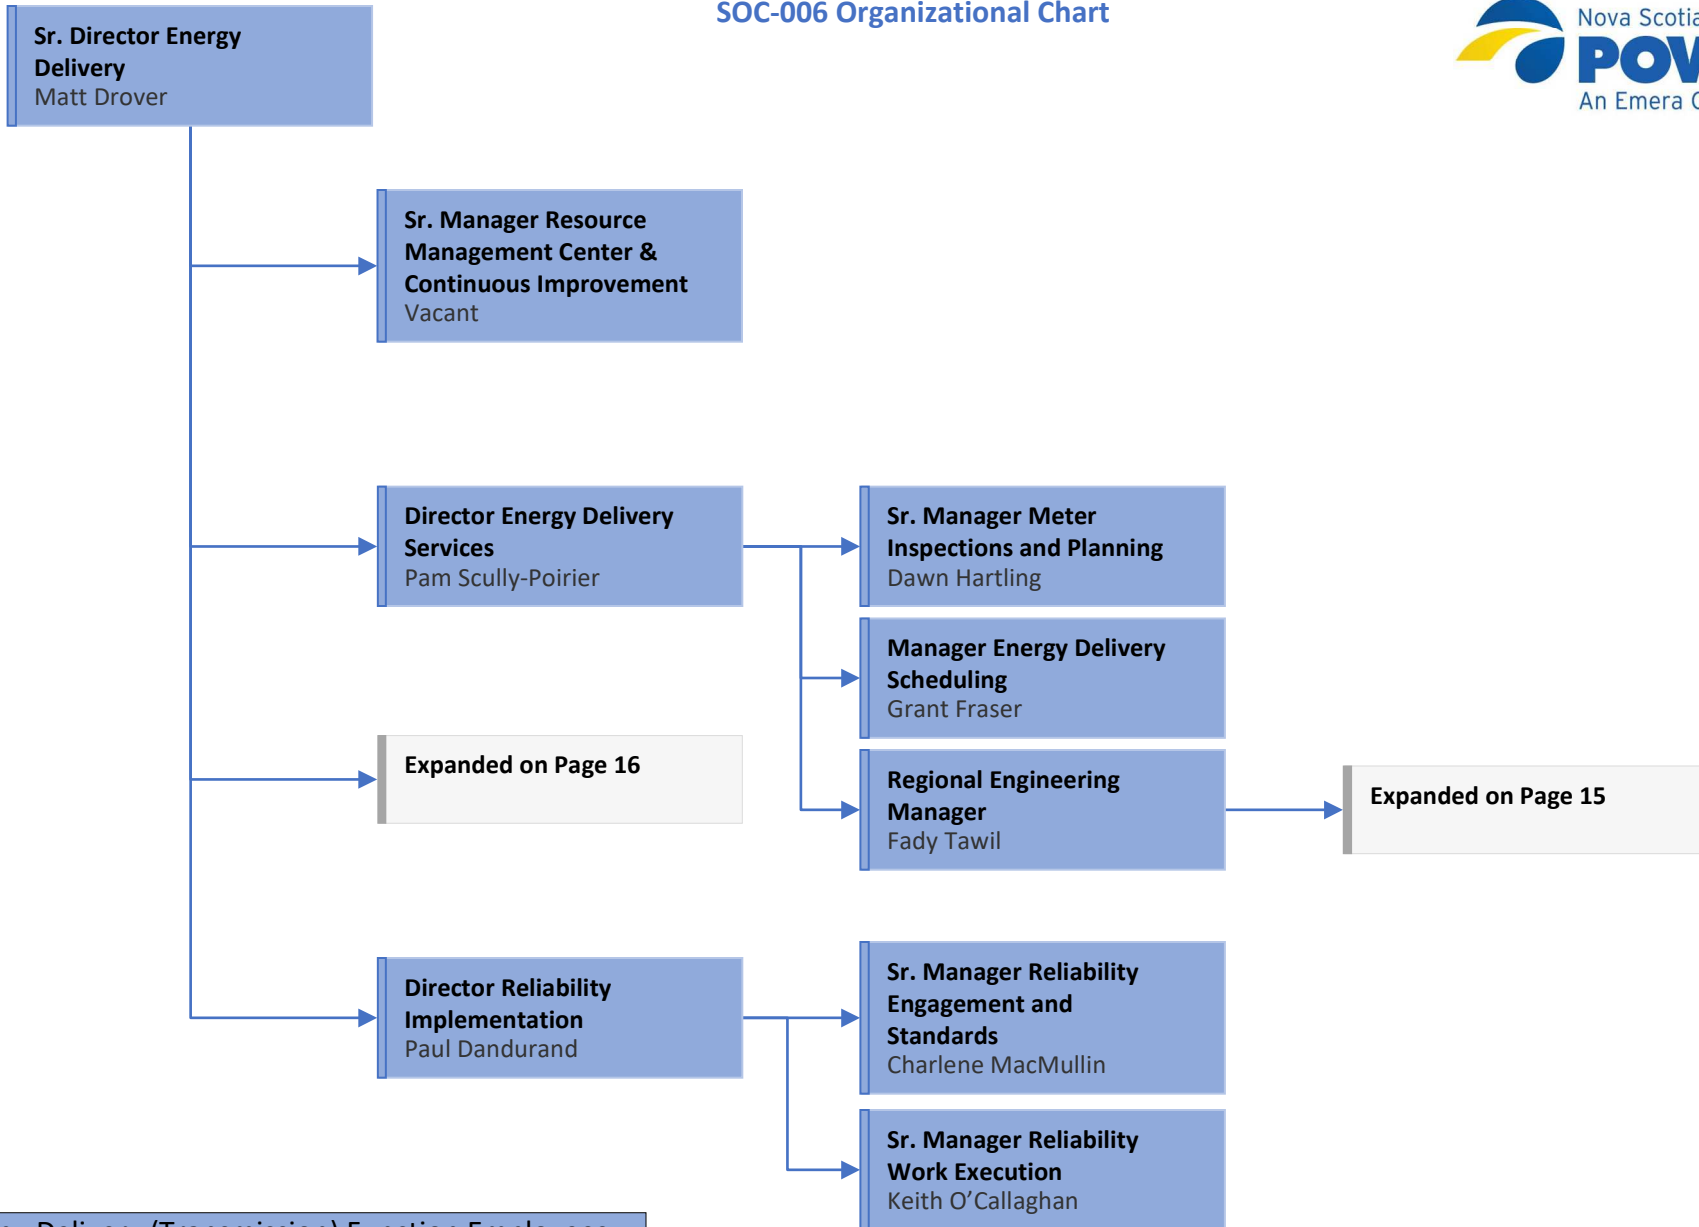

Standards of Conduct
SOC-006 Organizational Chart

Energy Delivery (Transmission) Function Employees
[Blue Box]

Wholesale Merchant Function Employees [Yellow Box]

Job Functions That Require A Working Knowledge Of
Both Transmission And Wholesale [White Box]

Power Production (Generation) Function Employees
[Green Box]