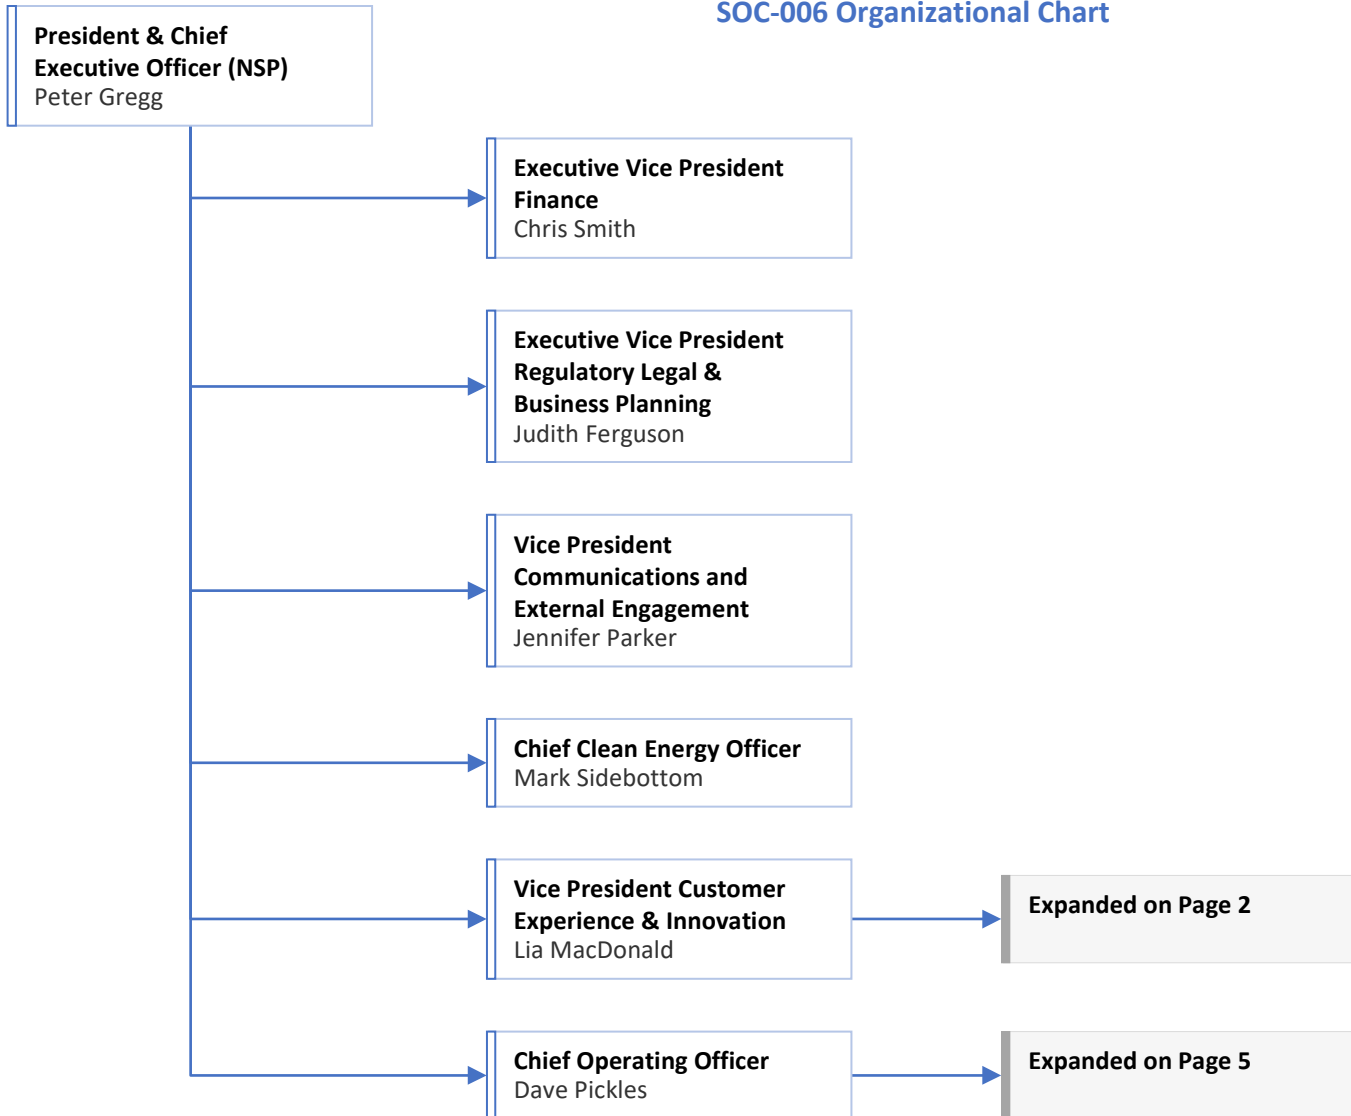

Standards of Conduct
SOC-006 Organizational Chart

Energy Delivery (Transmission) Function Employees
[Blue Box]

Wholesale Merchant Function Employees [Yellow Box]

Job Functions That Require A Working Knowledge Of
Both Transmission And Wholesale [White Box]

Power Production (Generation) Function Employees
[Green Box]

Standards of Conduct
SOC-006 Organizational Chart

Energy Delivery (Transmission) Function Employees
[Blue Box]

Wholesale Merchant Function Employees [Yellow Box]