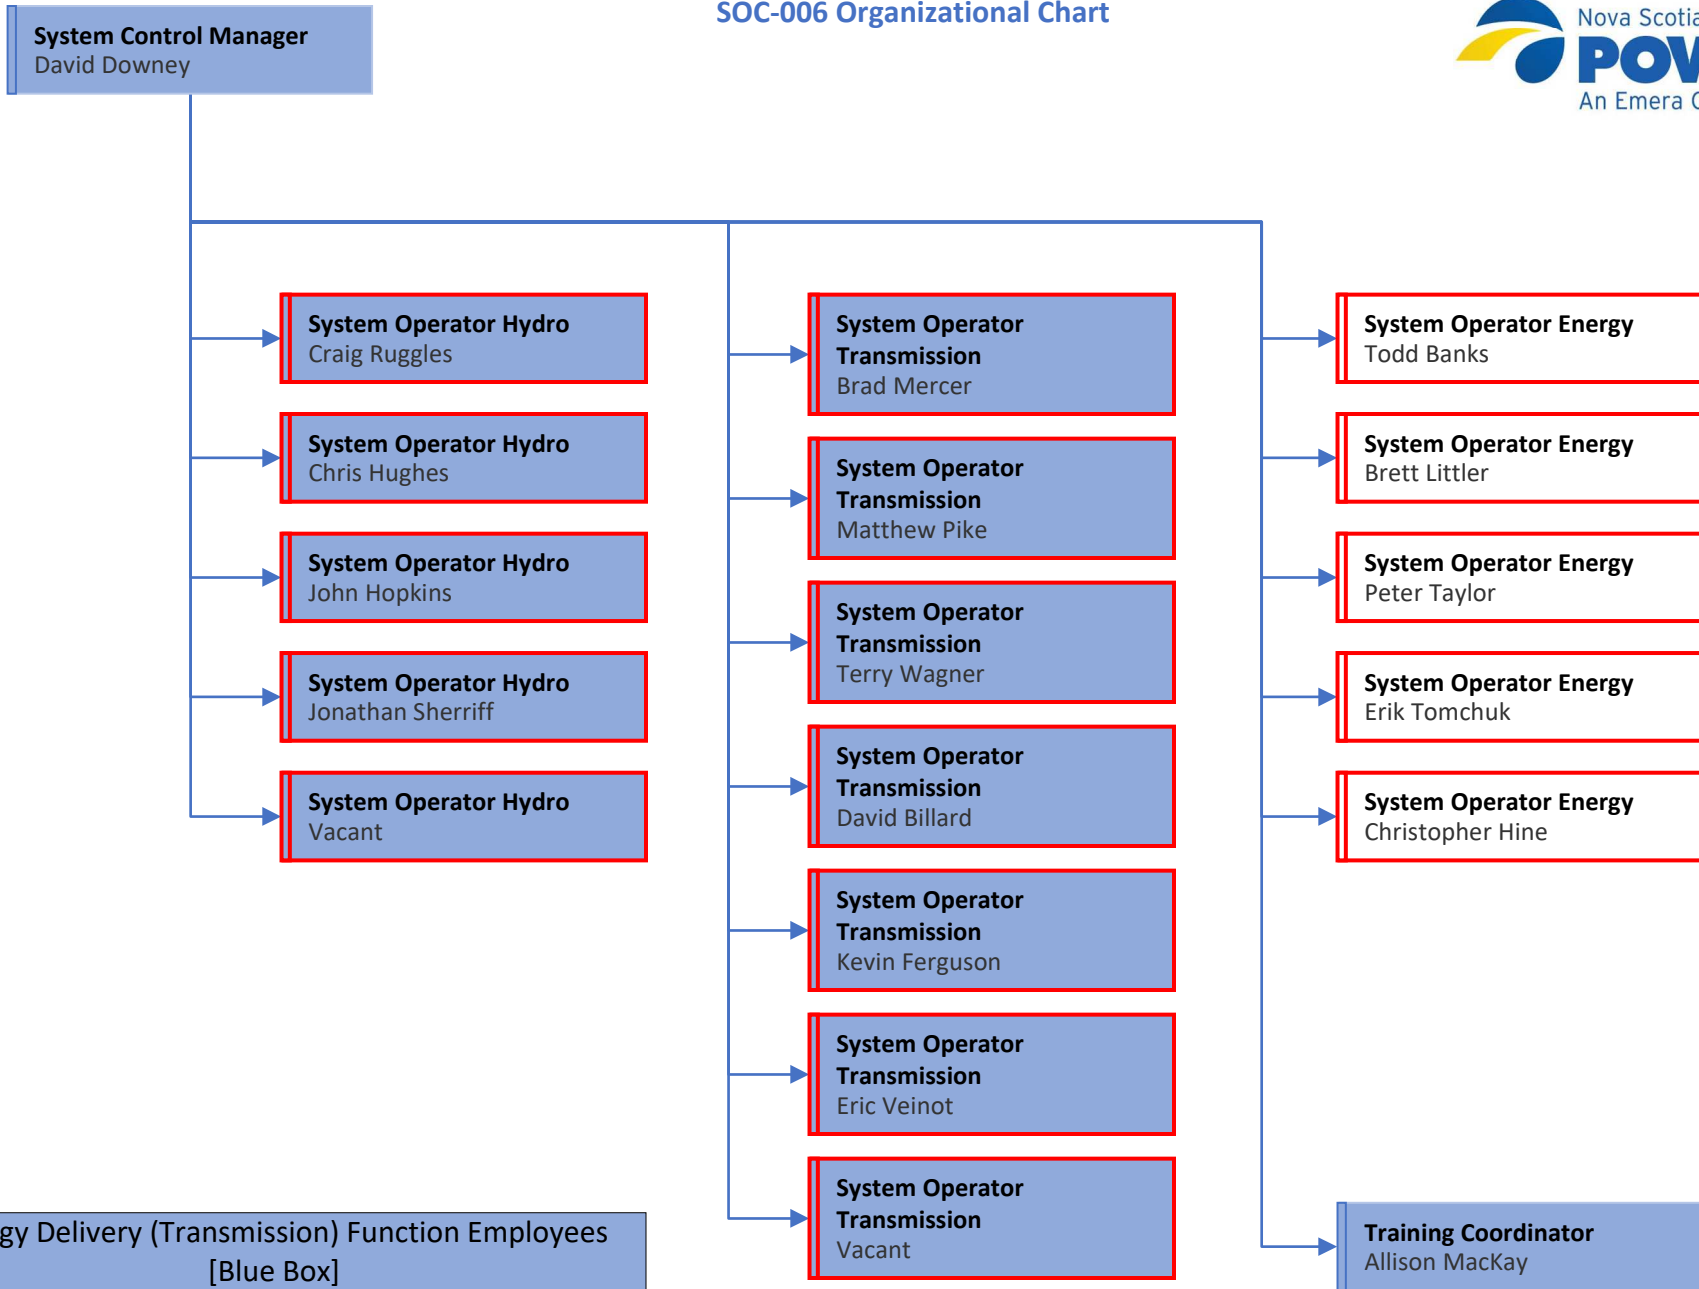

Standards of Conduct
SOC-006 Organizational Chart

Energy Delivery (Transmission) Function Employees
[Blue Box]

Wholesale Merchant Function Employees [Yellow Box]

Job Functions That Require A Working Knowledge Of
Both Transmission And Wholesale [White Box]

Power Production (Generation) Function Employees
[Green Box]