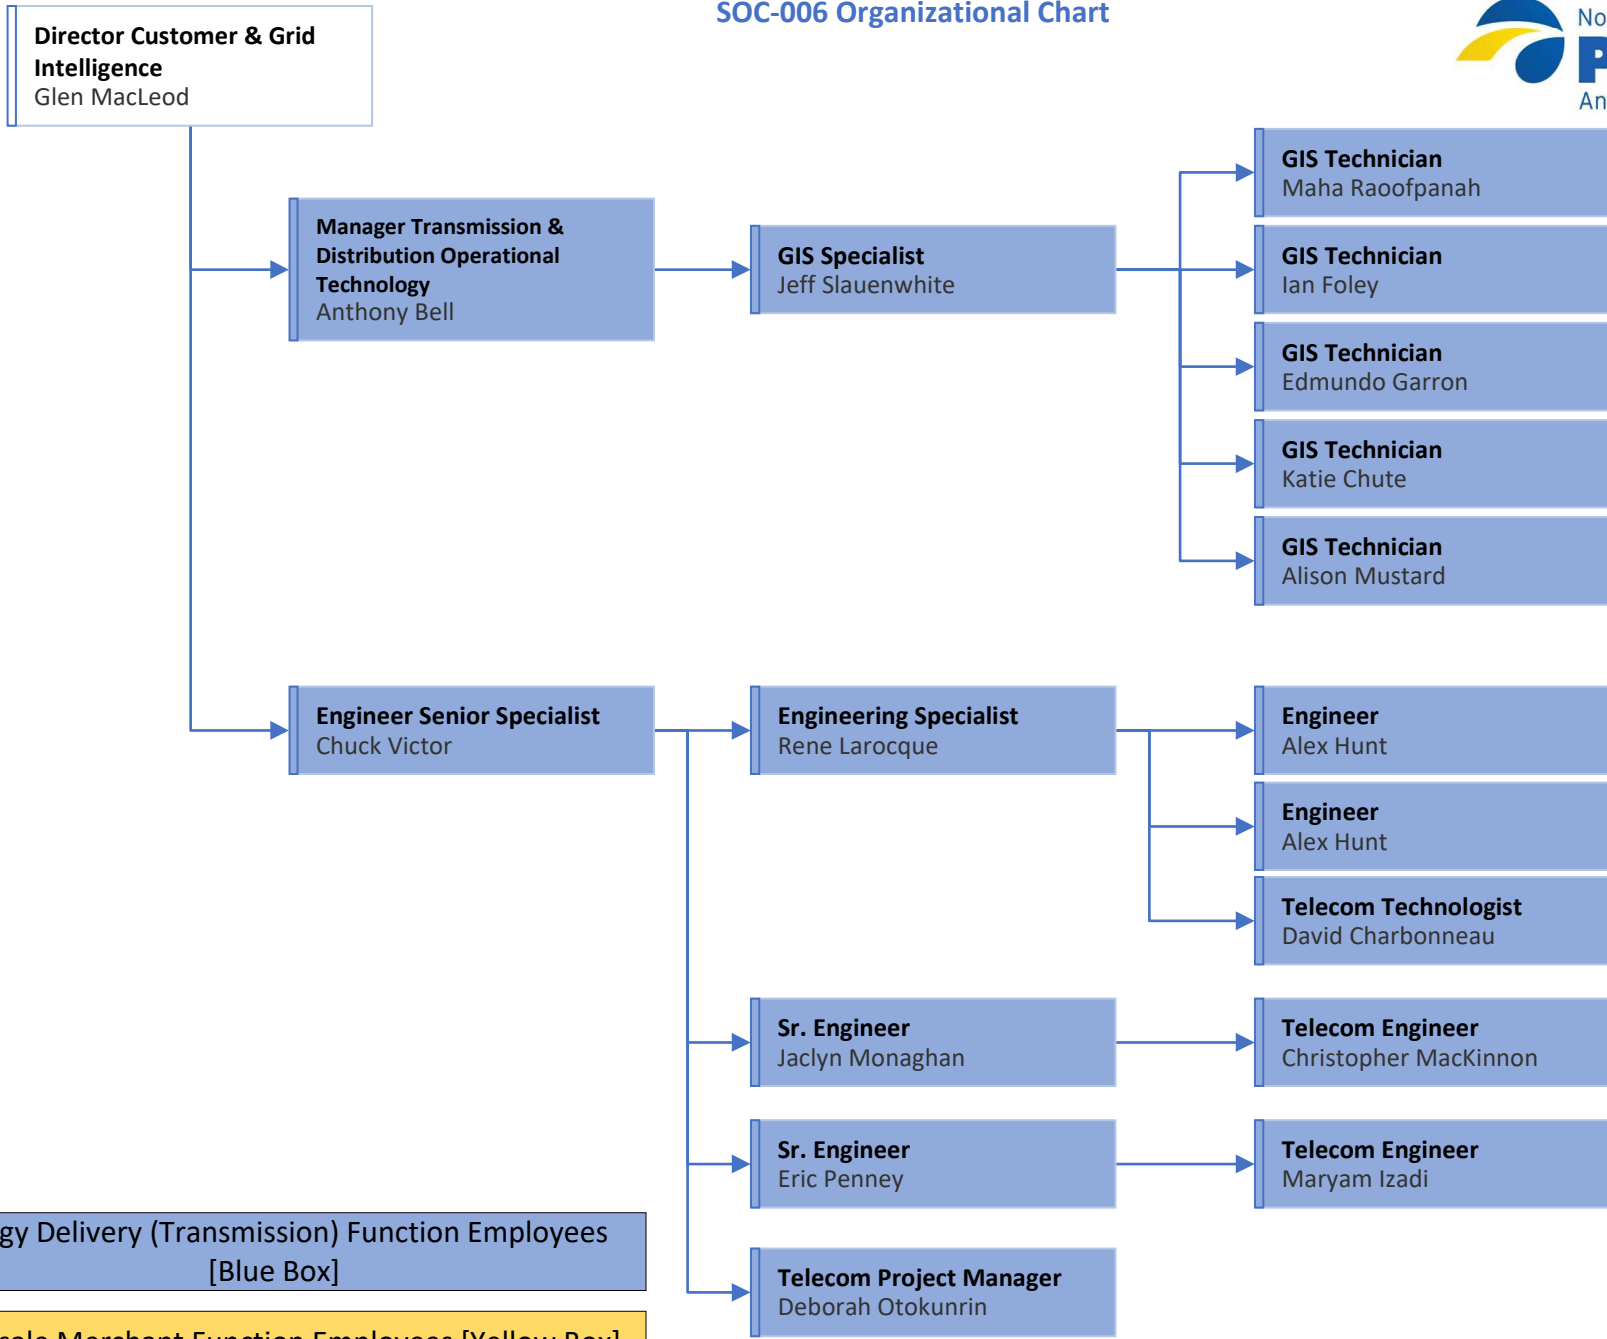

Standards of Conduct
SOC-006 Organizational Chart

Energy Delivery (Transmission) Function Employees
[Blue Box]

Wholesale Merchant Function Employees [Yellow Box]

Job Functions That Require A Working Knowledge Of
Both Transmission And Wholesale [White Box]

Power Production (Generation) Function Employees
[Green Box]