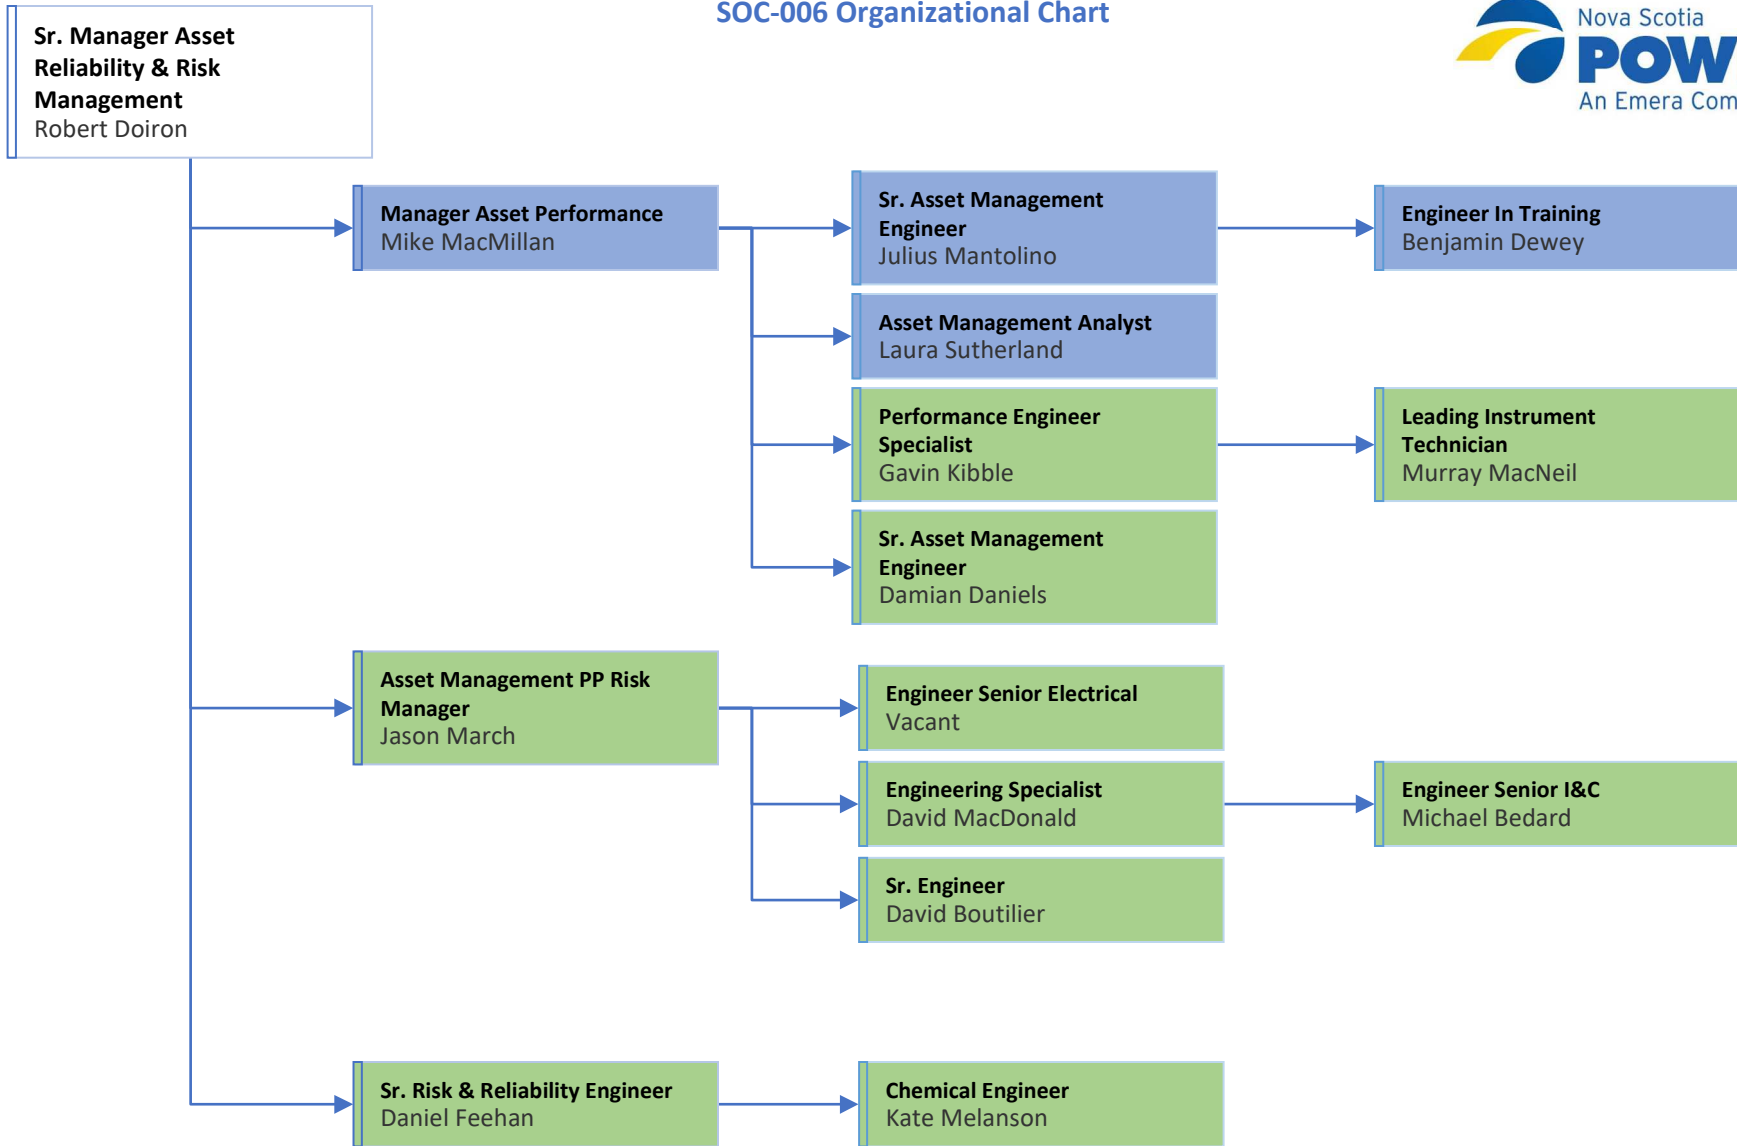

Standards of Conduct
SOC-006 Organizational Chart

Energy Delivery (Transmission) Function Employees
[Blue Box]

Wholesale Merchant Function Employees [Yellow Box]

Job Functions That Require A Working Knowledge Of
Both Transmission And Wholesale [White Box]

Power Production (Generation) Function Employees
[Green Box]