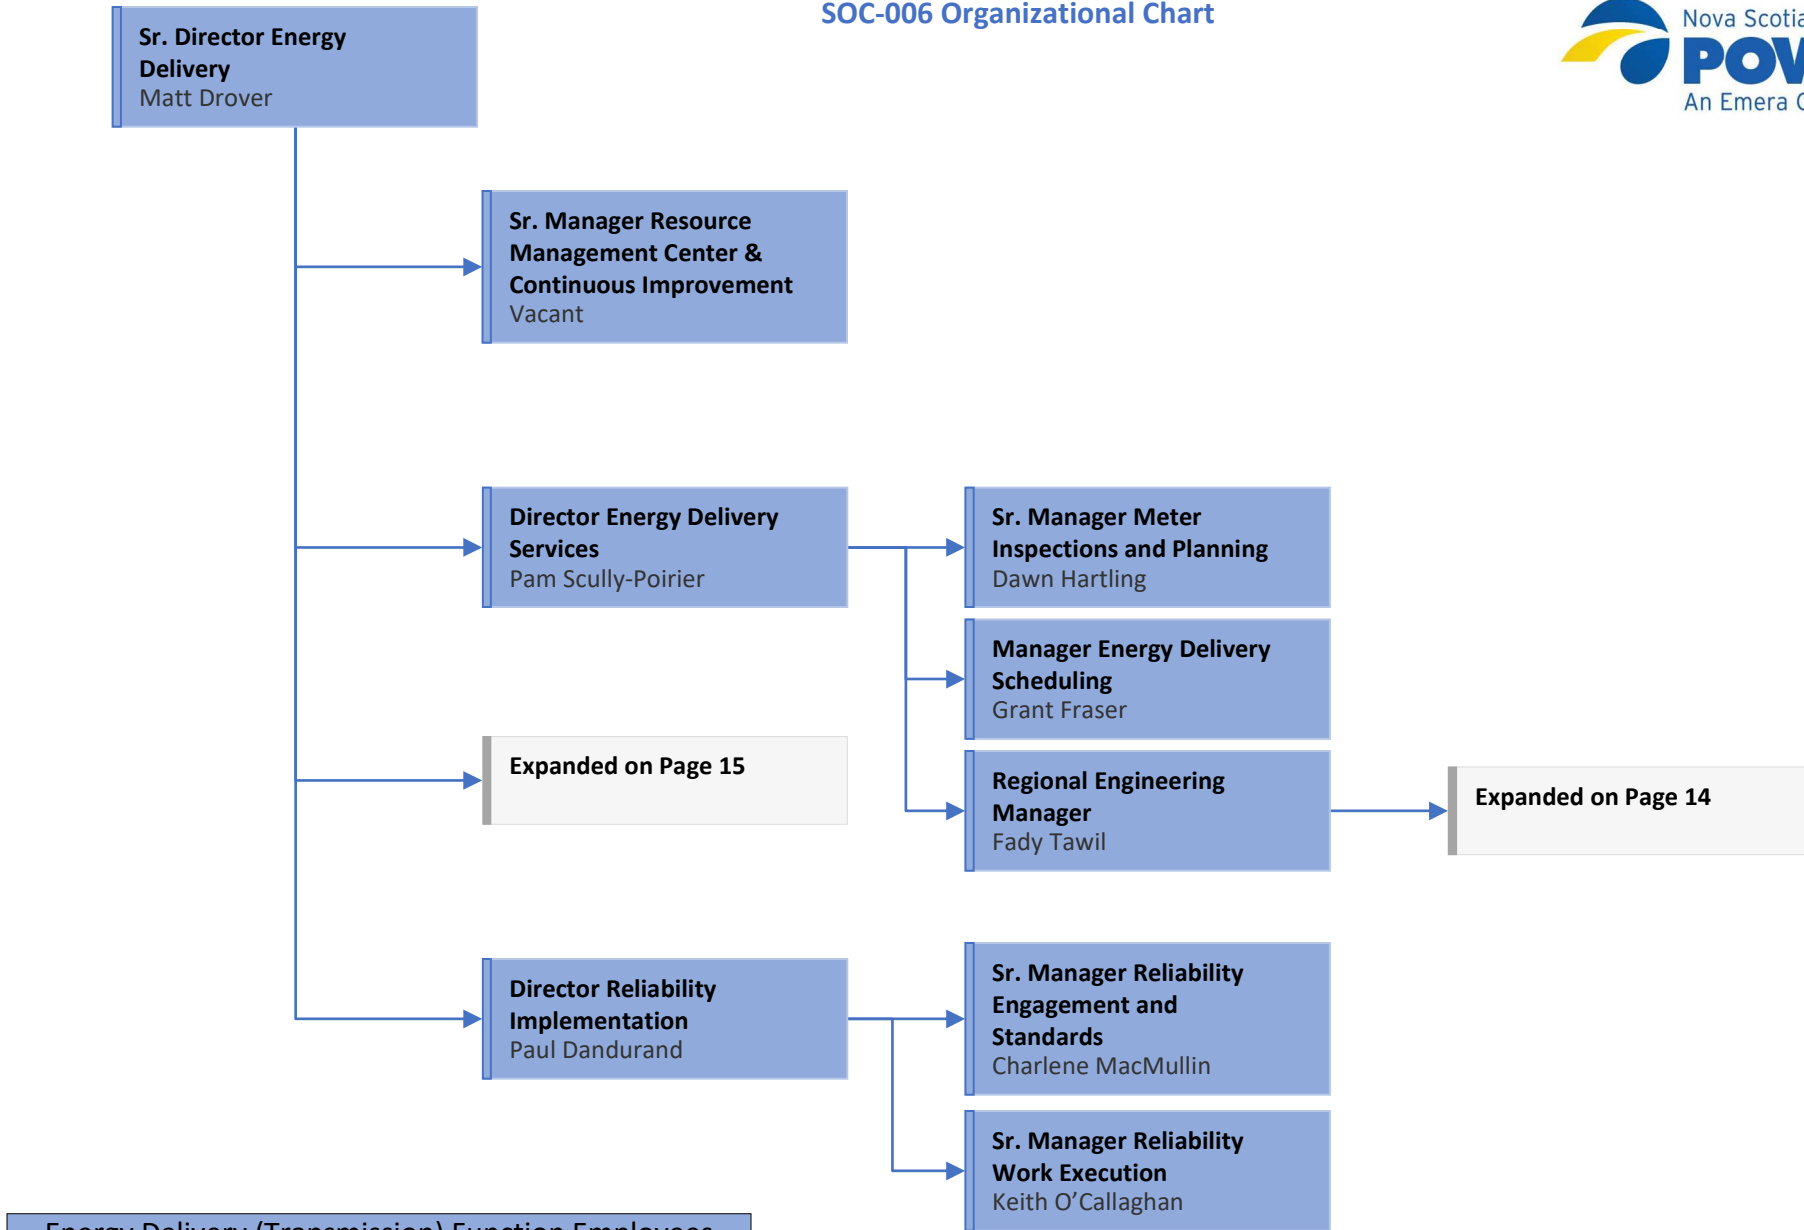

Standards of Conduct
SOC-006 Organizational Chart

Energy Delivery (Transmission) Function Employees
[Blue Box]

Wholesale Merchant Function Employees [Yellow Box]

Job Functions That Require A Working Knowledge Of
Both Transmission And Wholesale [White Box]

Power Production (Generation) Function Employees
[Green Box]