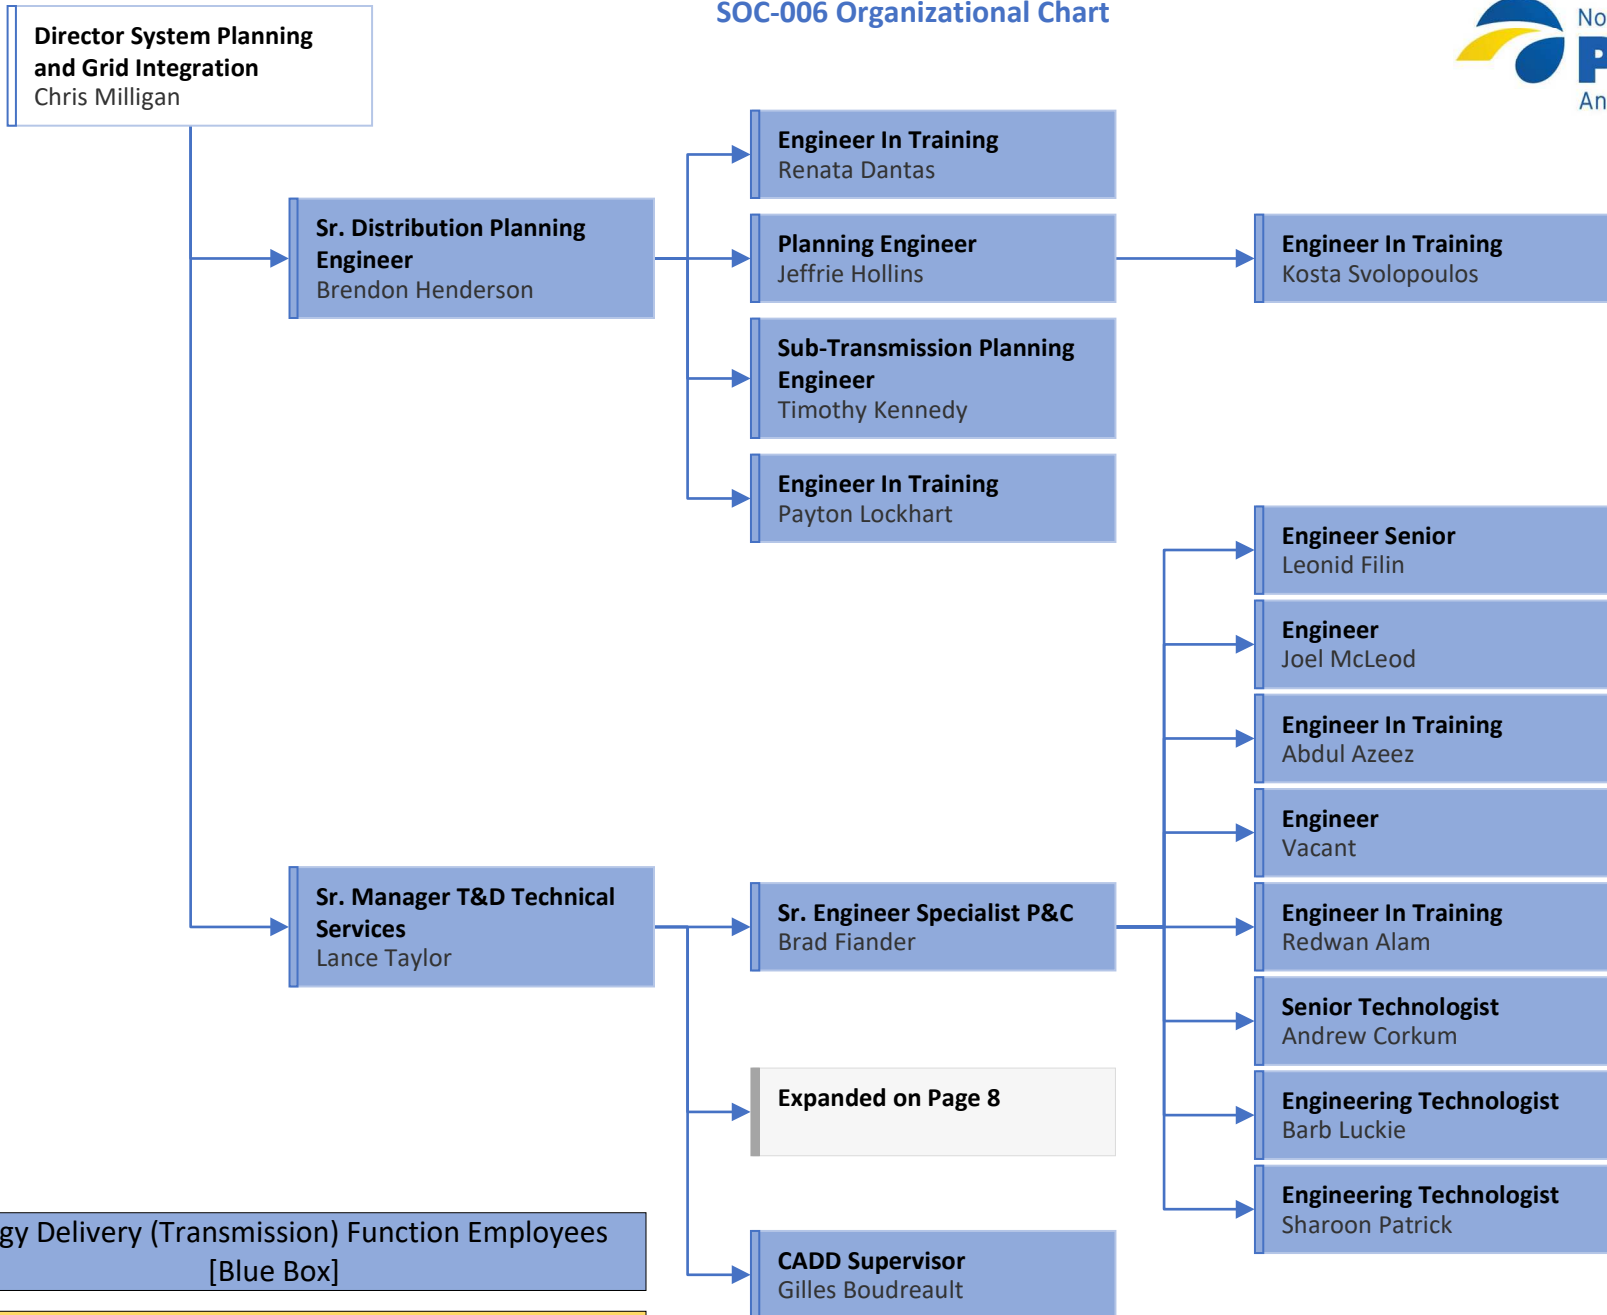

Power Production (Generation) Function Employees
[Green Box]

Standards of Conduct
SOC-006 Organizational Chart

Energy Delivery (Transmission) Function Employees [Blue Box]

Wholesale Merchant Function Employees [Yellow Box]

Job Functions That Require A Working Knowledge Of Both Transmission And Wholesale [White Box]

Power Production (Generation) Function Employees [Green Box]

Standards of Conduct
SOC-006 Organizational Chart