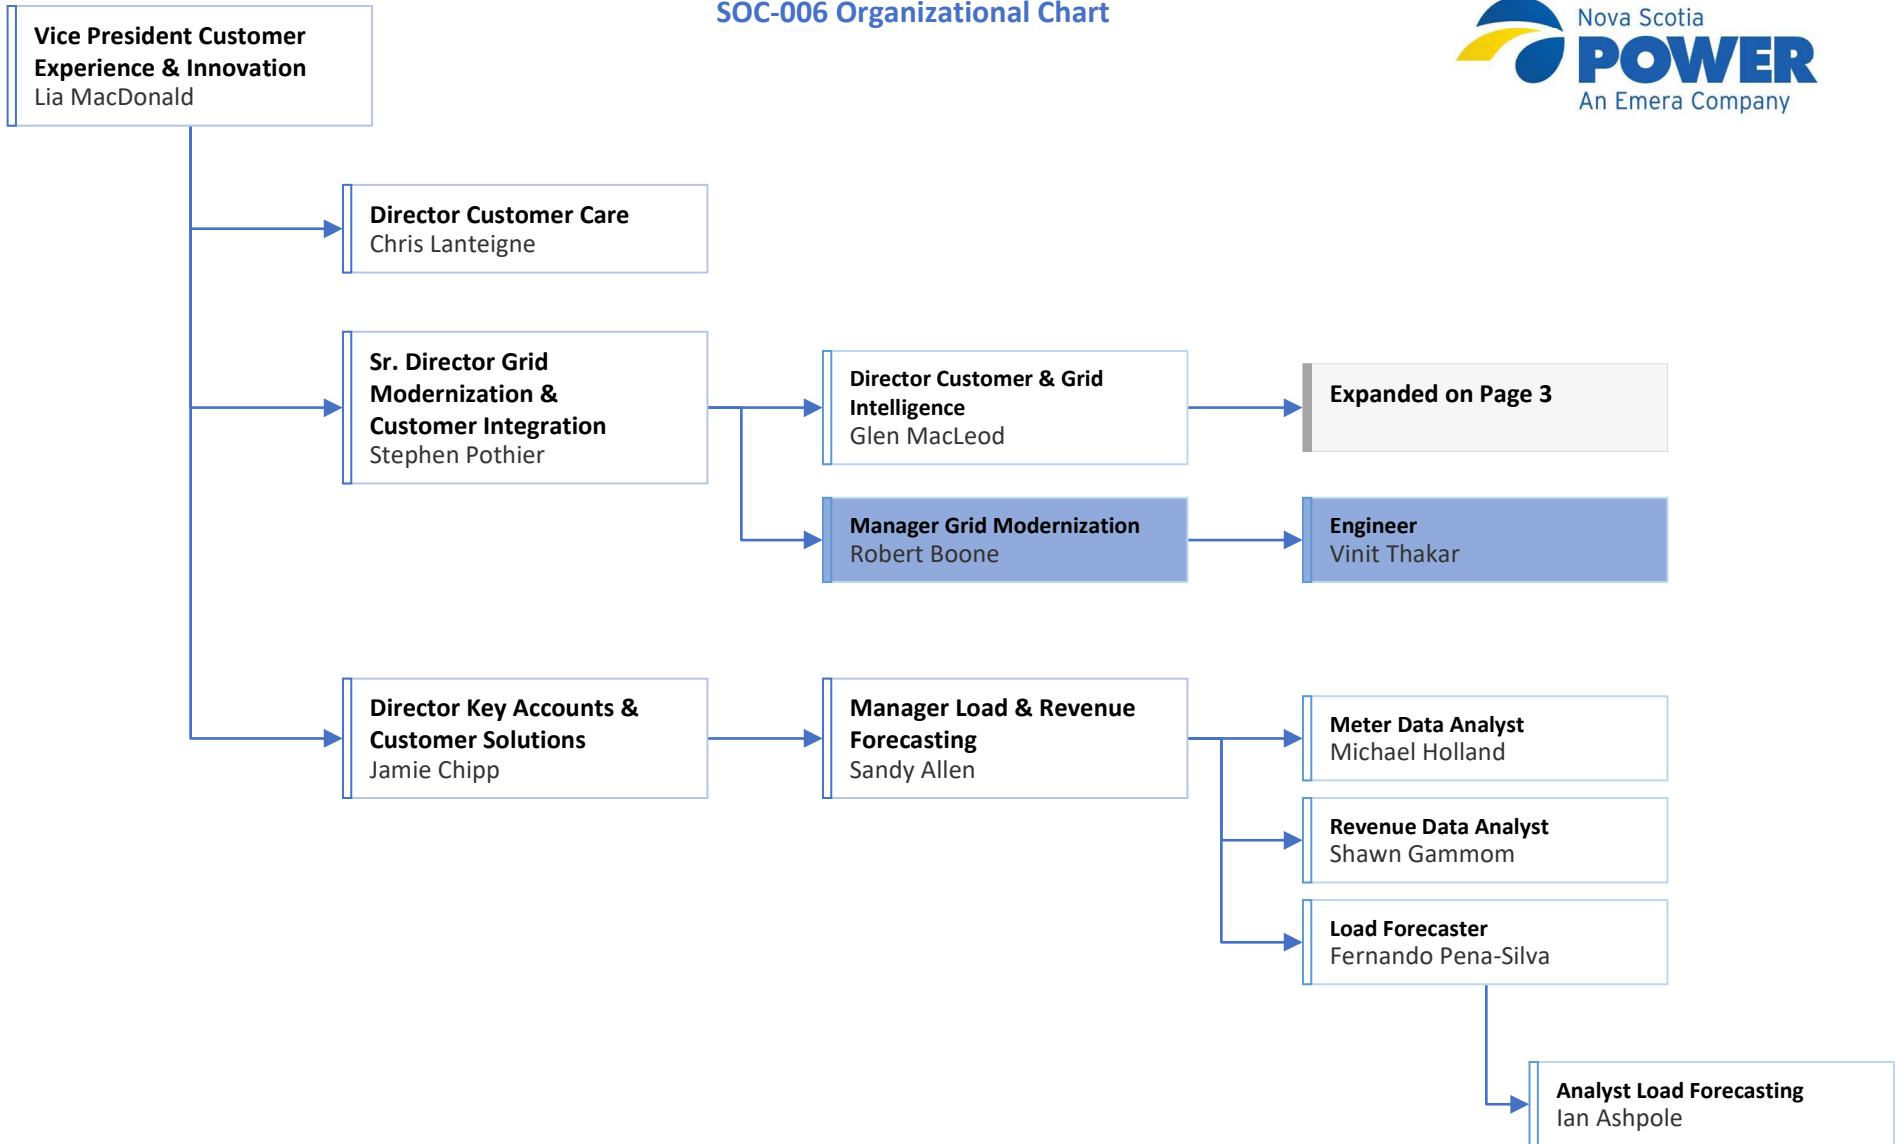

Standards of Conduct
SOC-006 Organizational Chart

Energy Delivery (Transmission) Function Employees
[Blue Box]

Wholesale Merchant Function Employees [Yellow Box]

Job Functions That Require A Working Knowledge Of
Both Transmission And Wholesale [White Box]

Power Production (Generation) Function Employees
[Green Box]