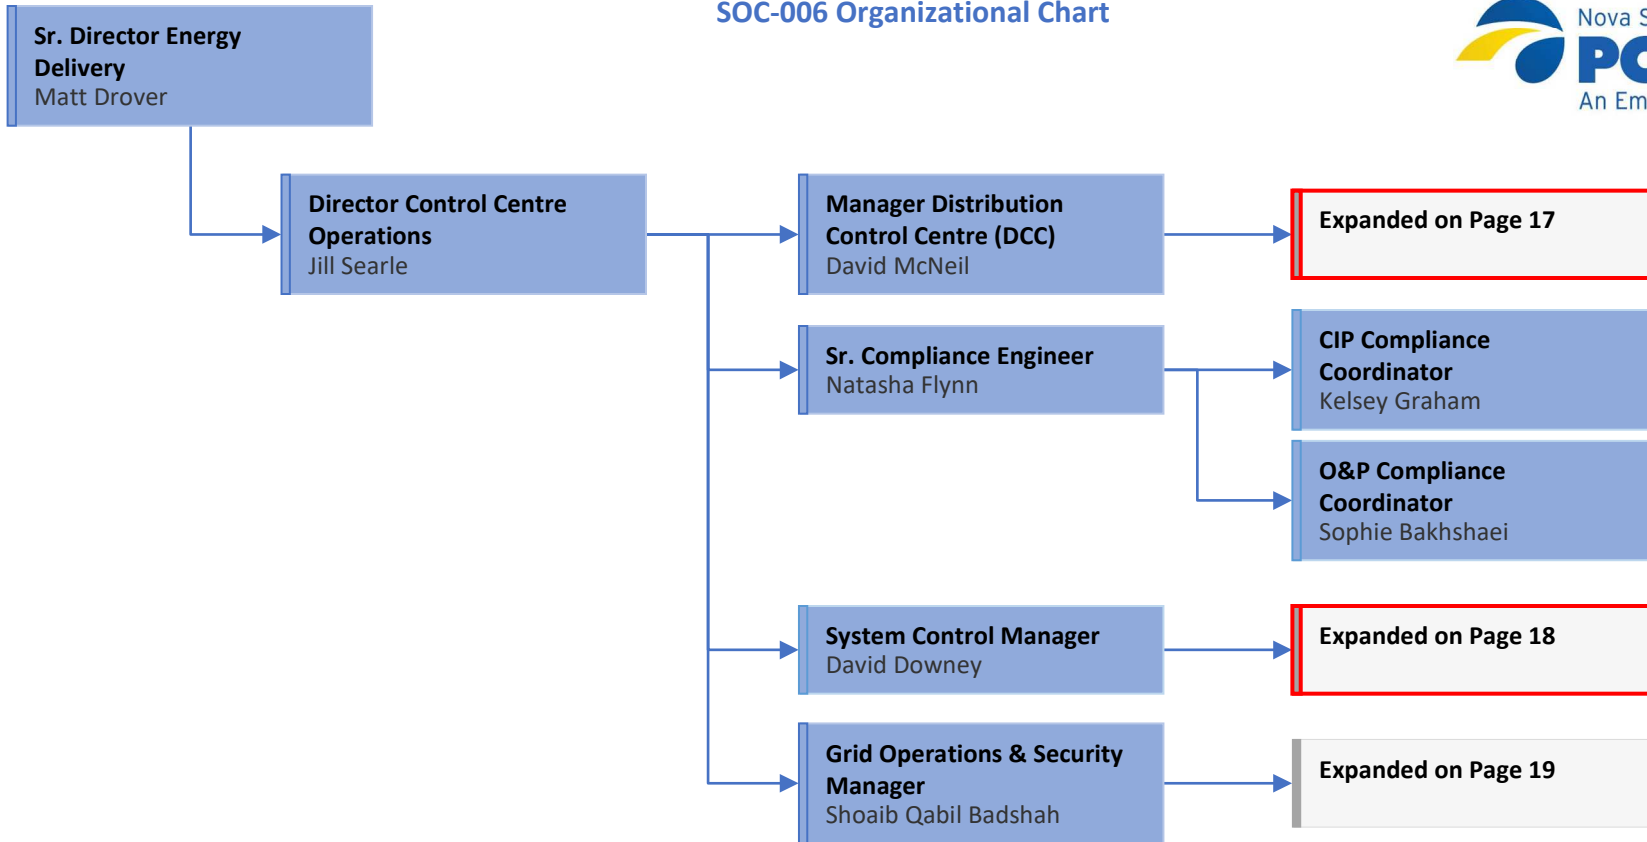

Standards of Conduct
SOC-006 Organizational Chart

Energy Delivery (Transmission) Function Employees
[Blue Box]

Wholesale Merchant Function Employees [Yellow Box]

Job Functions That Require A Working Knowledge Of
Both Transmission And Wholesale [White Box]

Power Production (Generation) Function Employees
[Green Box]