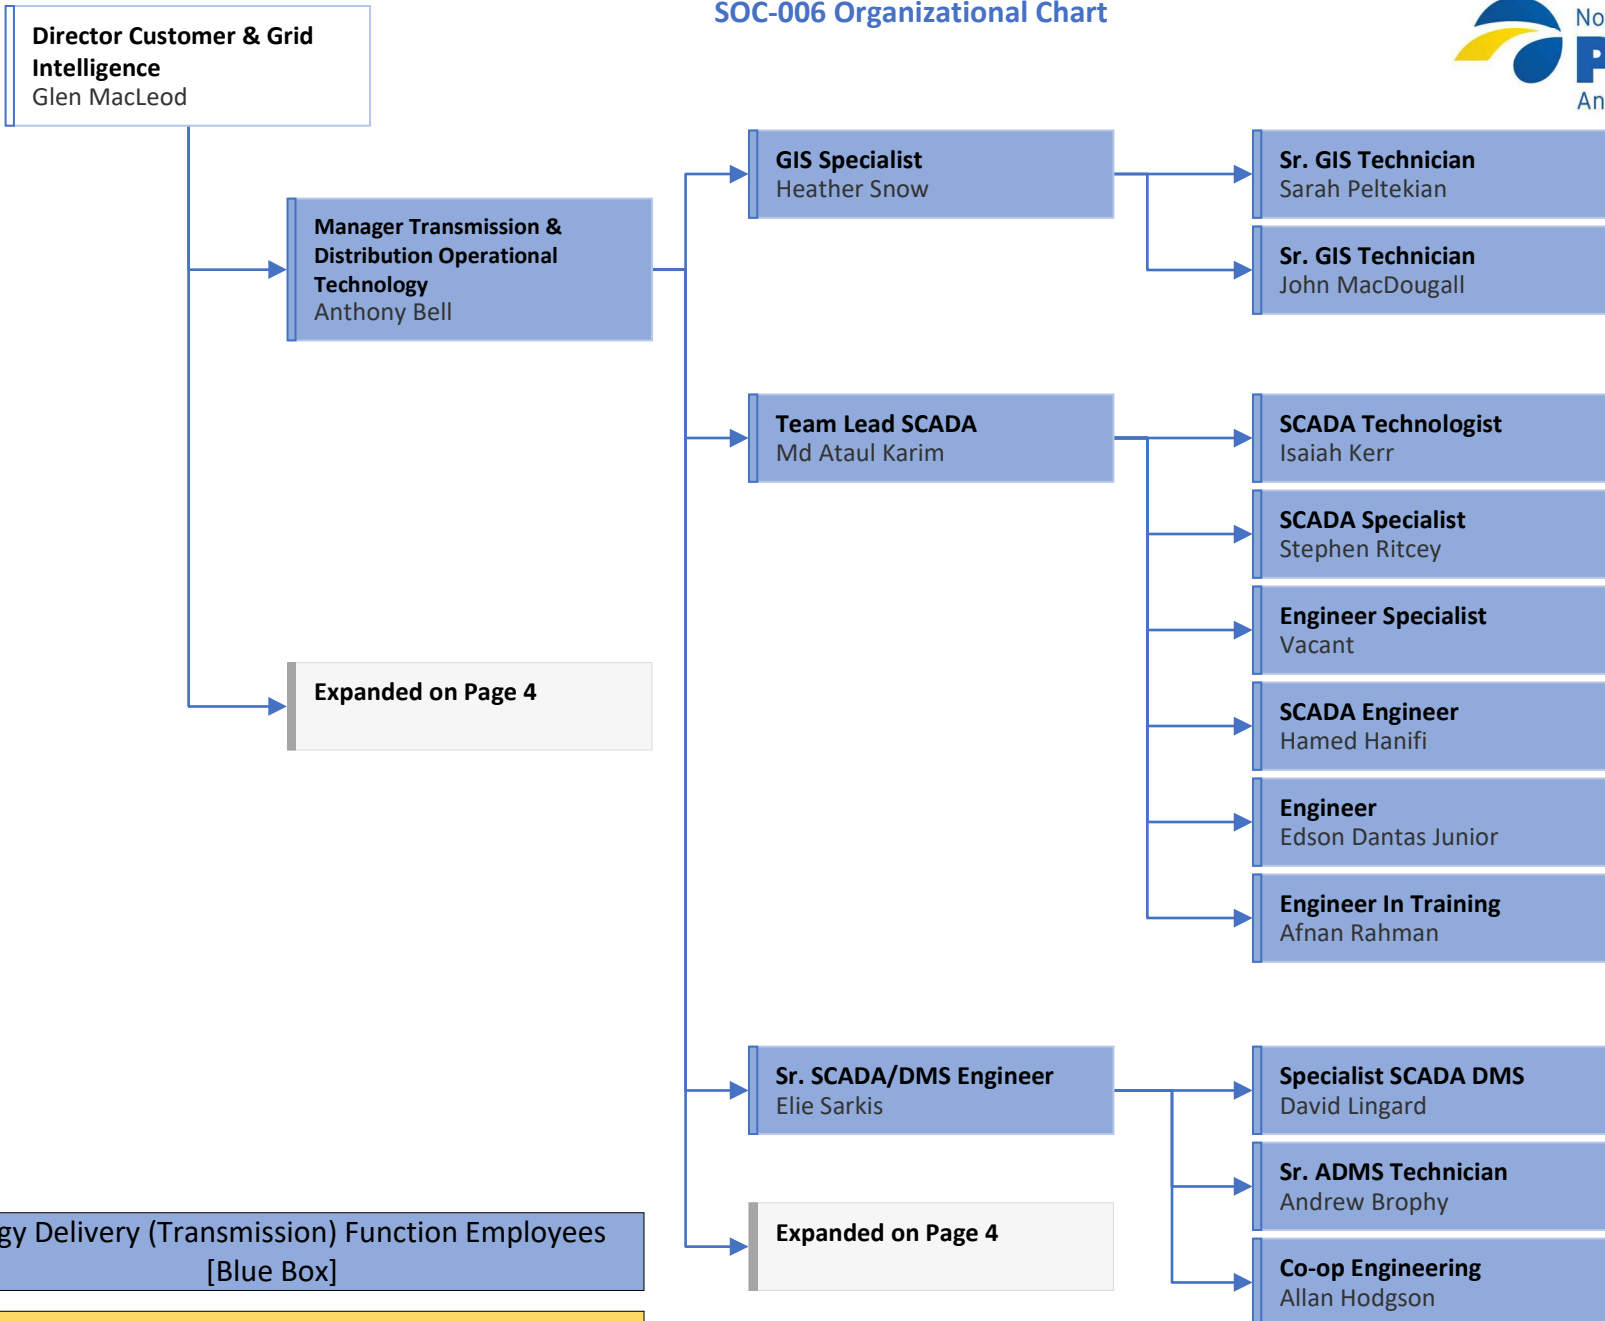

Standards of Conduct
SOC-006 Organizational Chart

Energy Delivery (Transmission) Function Employees
[Blue Box]

Wholesale Merchant Function Employees [Yellow Box]

Job Functions That Require A Working Knowledge Of Both Transmission And Wholesale [White Box]

Power Production (Generation) Function Employees
[Green Box]

Standards of Conduct
SOC-006 Organizational Chart

Energy Delivery (Transmission) Function Employees
[Blue Box]

Wholesale Merchant Function Employees [Yellow Box]

Job Functions That Require A Working Knowledge Of
Both Transmission And Wholesale [White Box]

Power Production (Generation) Function Employees
[Green Box]

Standards of Conduct
SOC-006 Organizational Chart