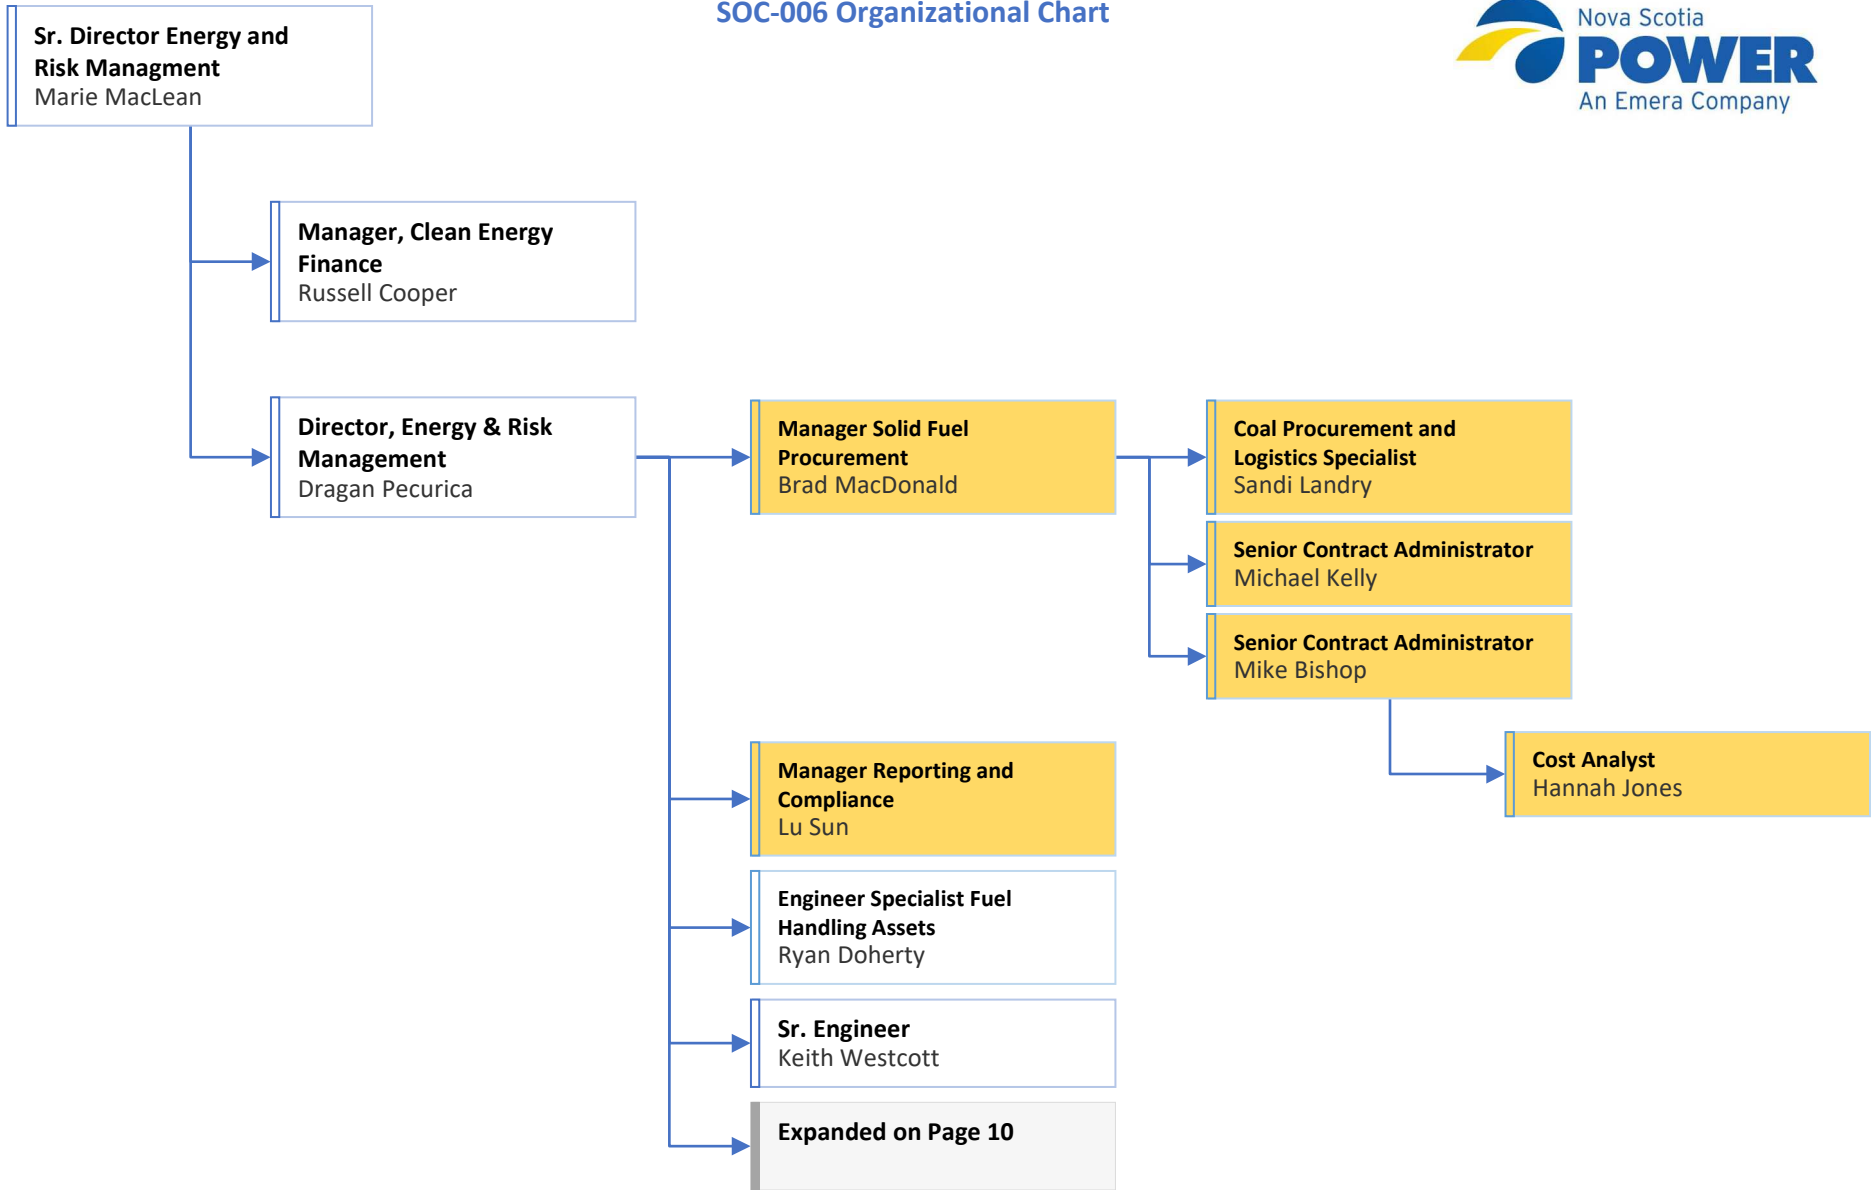

Standards of Conduct
SOC-006 Organizational Chart

Energy Delivery (Transmission) Function Employees
[Blue Box]

Wholesale Merchant Function Employees [Yellow Box]

Job Functions That Require A Working Knowledge Of
Both Transmission And Wholesale [White Box]

Power Production (Generation) Function Employees
[Green Box]