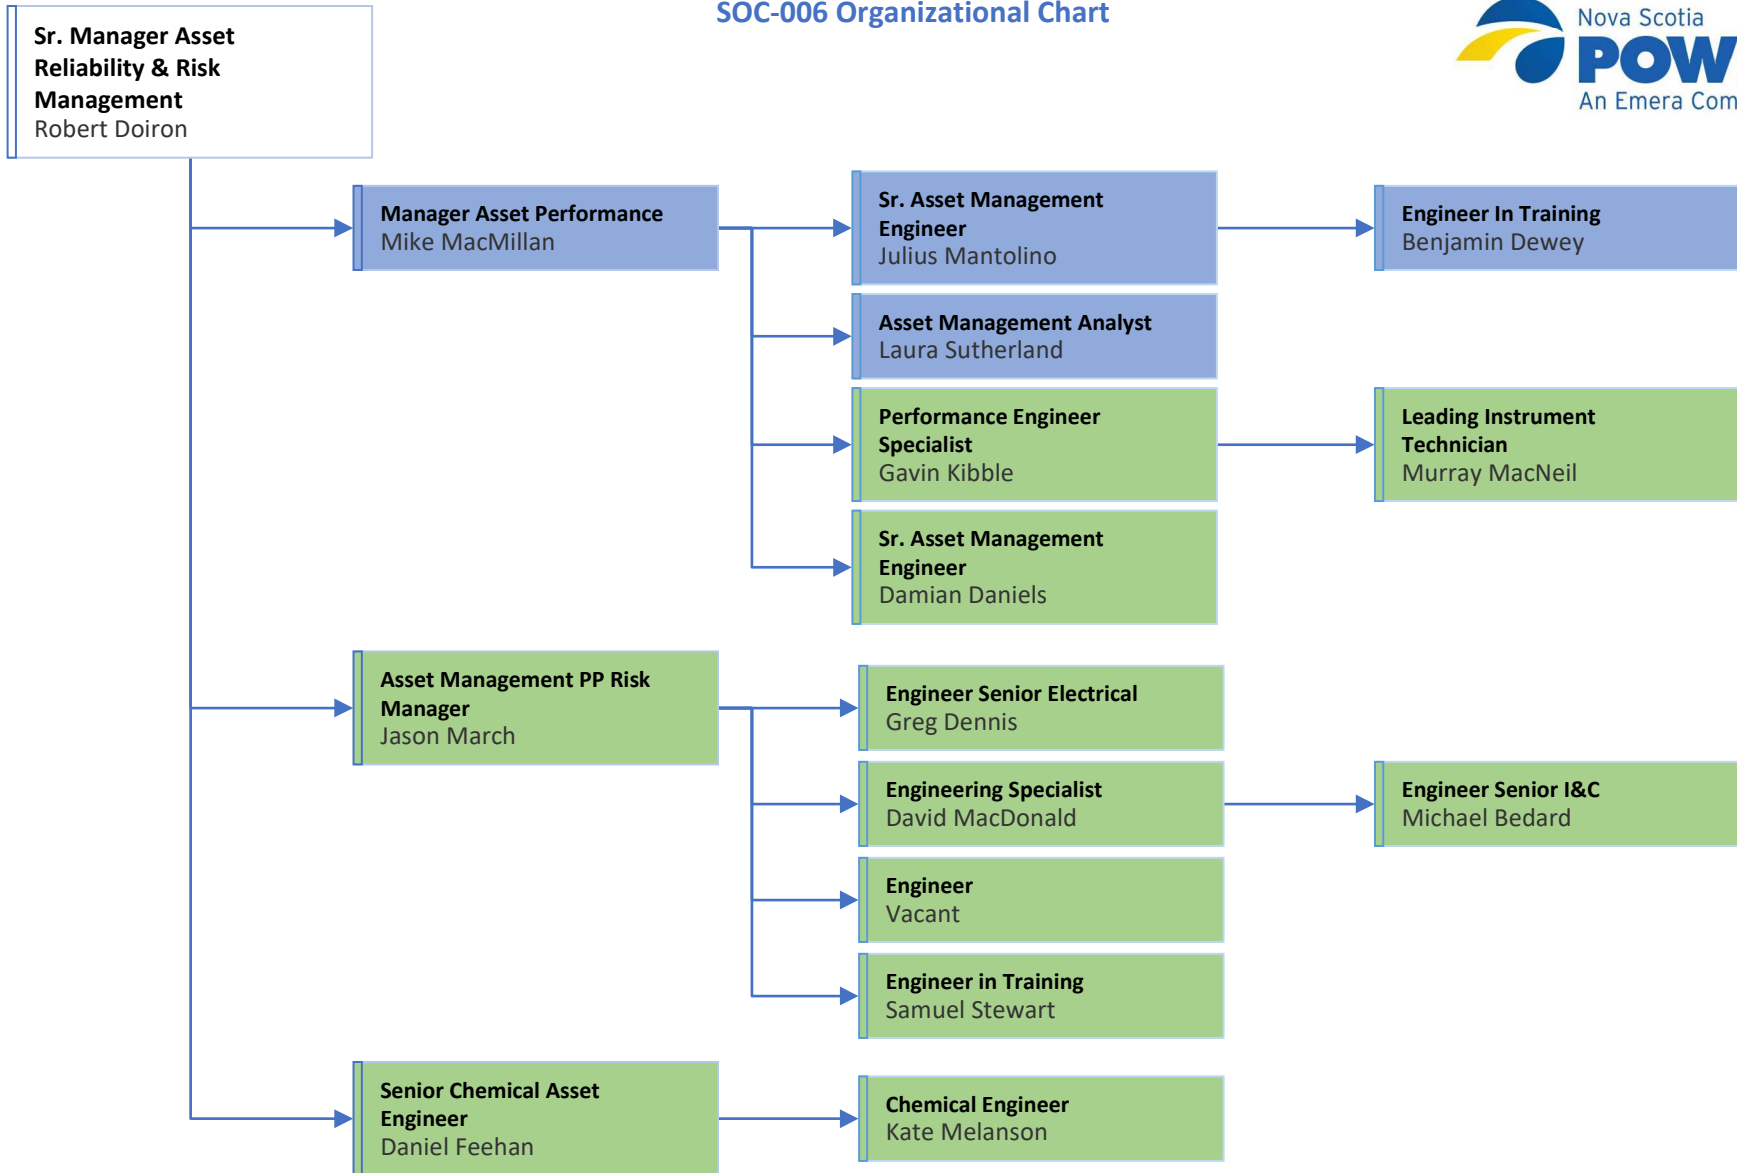

Power Production (Generation) Function Employees
[Green Box]

Standards of Conduct
SOC-006 Organizational Chart

**Standards of Conduct
SOC-006 Organizational Chart**

Standards of Conduct
SOC-006 Organizational Chart