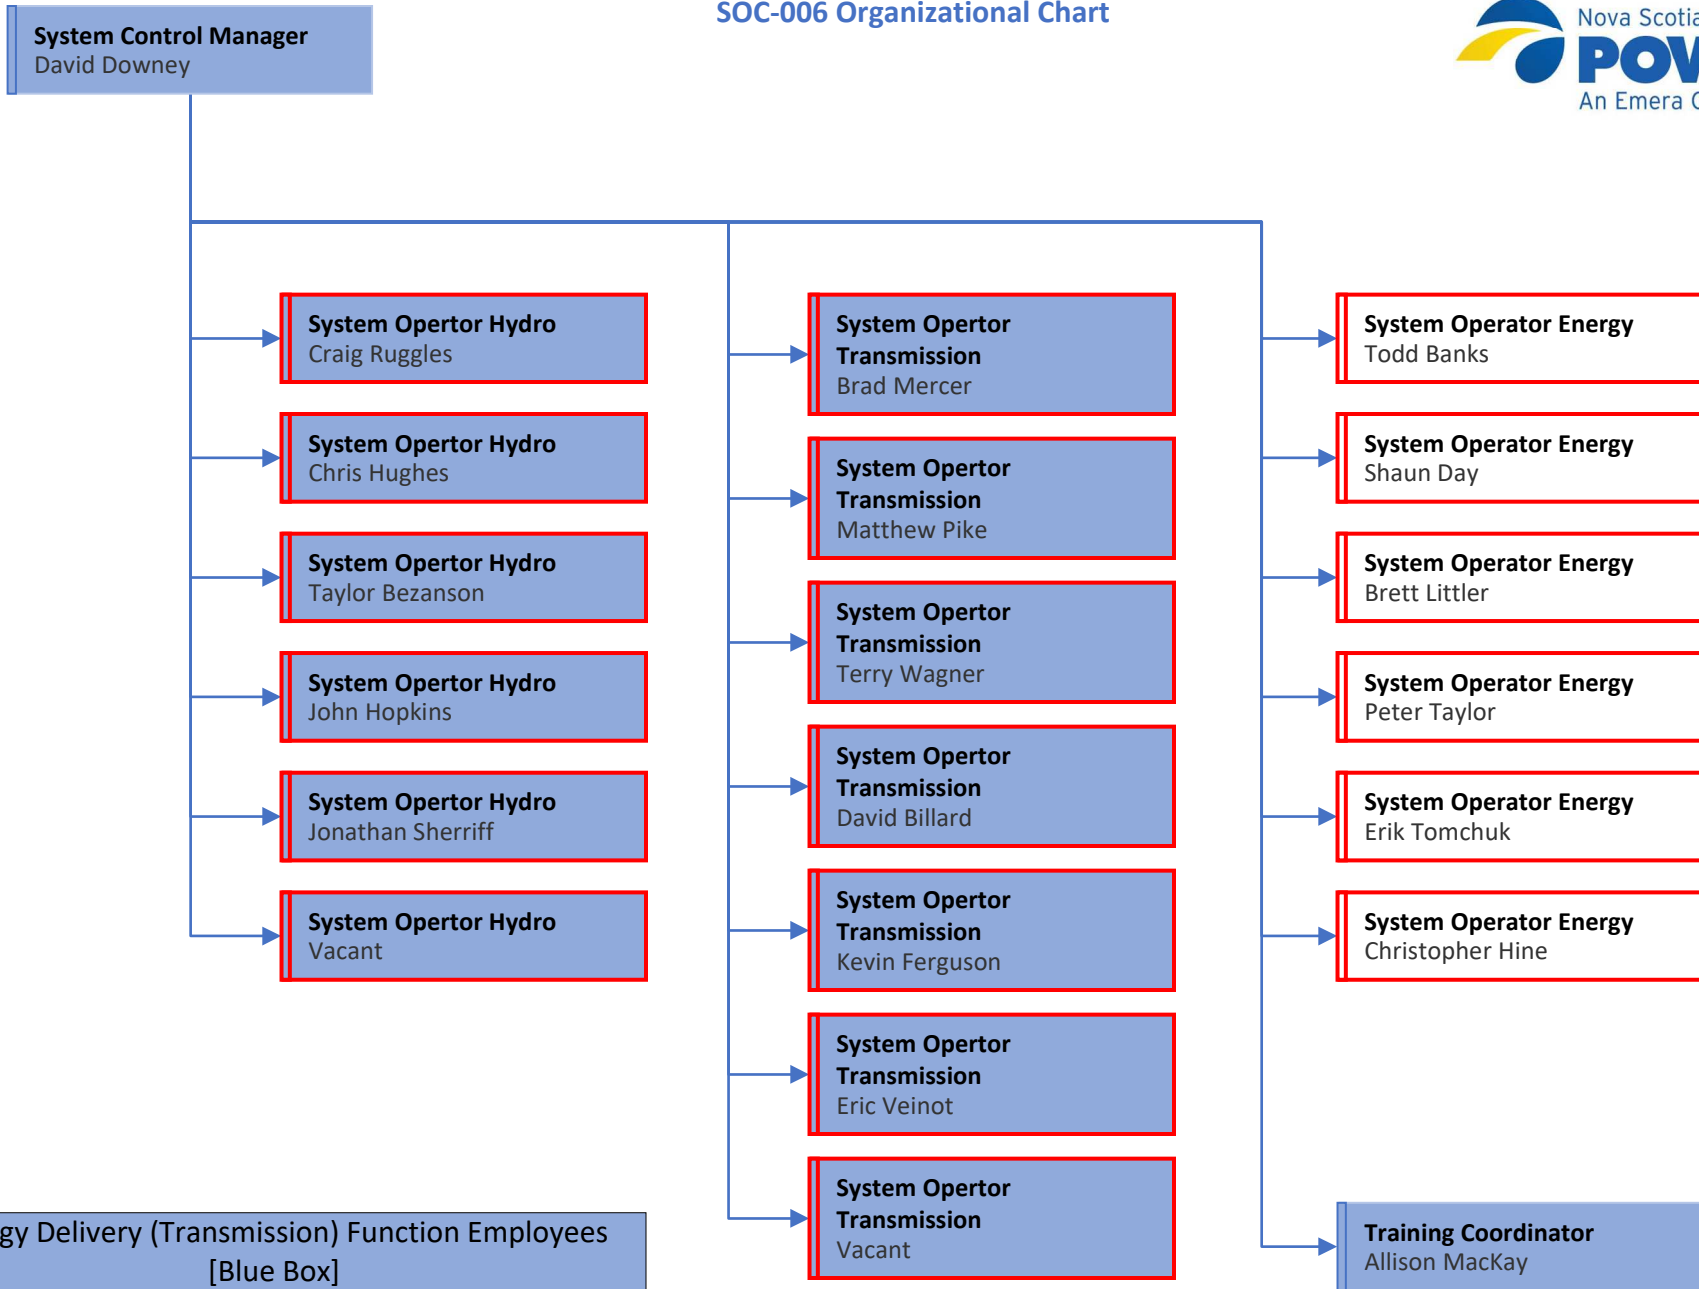

Standards of Conduct
SOC-006 Organizational Chart

Energy Delivery (Transmission) Function Employees
[Blue Box]

Wholesale Merchant Function Employees [Yellow Box]

Job Functions That Require A Working Knowledge Of
Both Transmission And Wholesale [White Box]

Power Production (Generation) Function Employees
[Green Box]