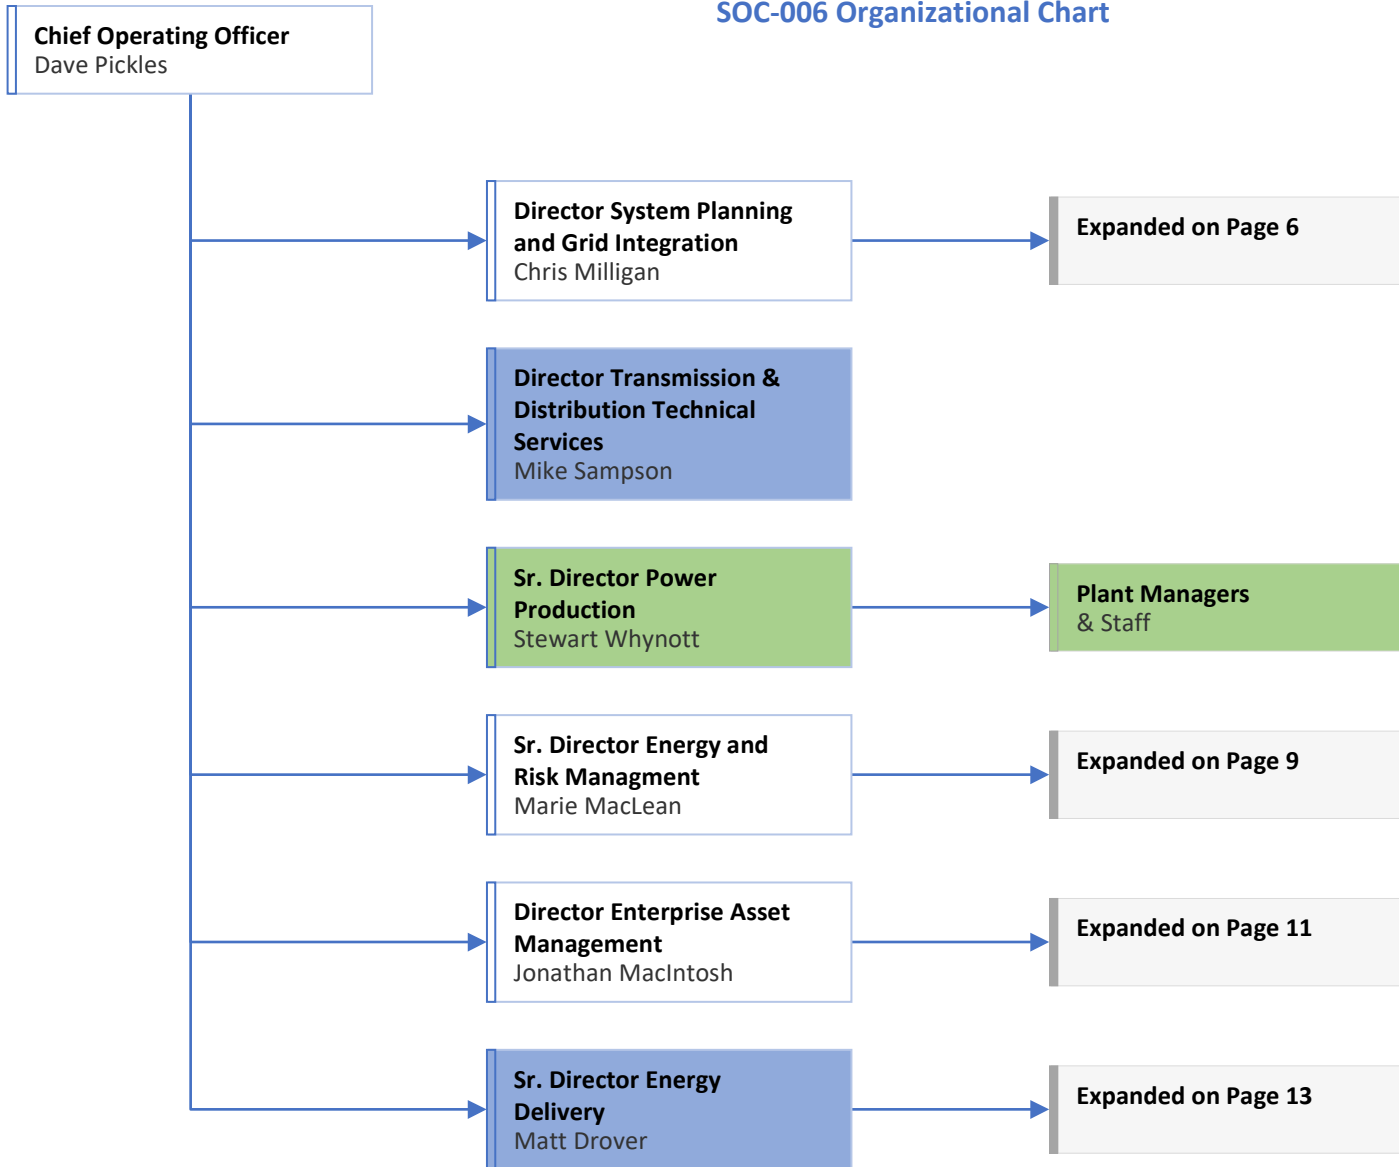

Standards of Conduct
SOC-006 Organizational Chart

Energy Delivery (Transmission) Function Employees
[Blue Box]

Wholesale Merchant Function Employees [Yellow Box]

Job Functions That Require A Working Knowledge Of
Both Transmission And Wholesale [White Box]

Power Production (Generation) Function Employees
[Green Box]