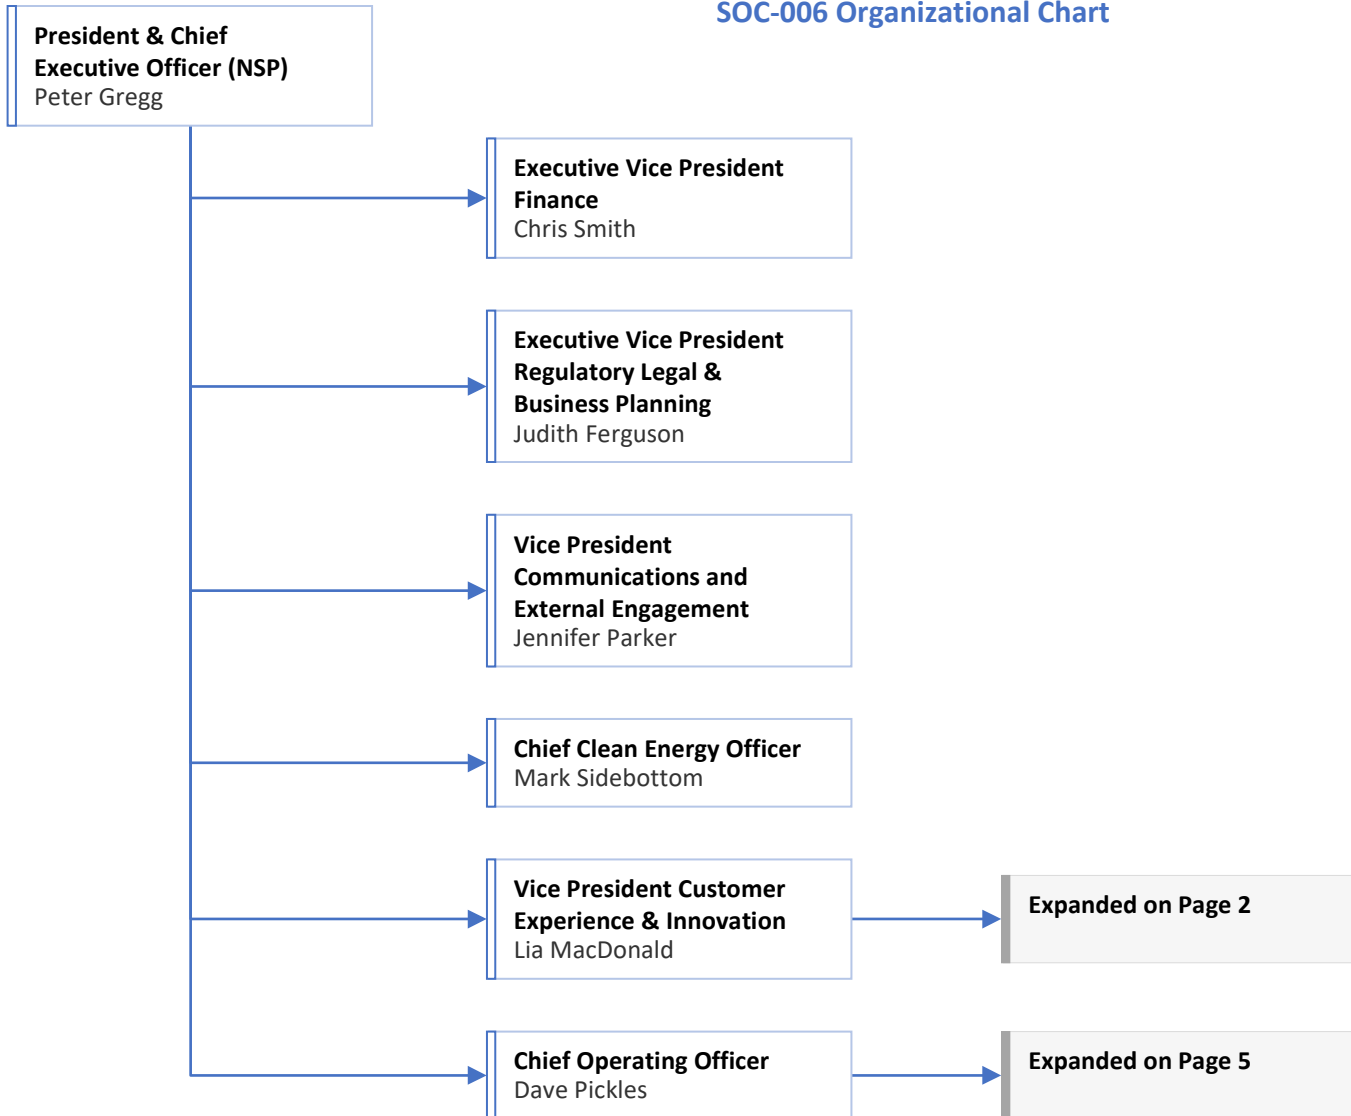

Standards of Conduct
SOC-006 Organizational Chart

Energy Delivery (Transmission) Function Employees
[Blue Box]

Wholesale Merchant Function Employees [Yellow Box]

Job Functions That Require A Working Knowledge Of Both Transmission And Wholesale [White Box]

Power Production (Generation) Function Employees
[Green Box]

Standards of Conduct
SOC-006 Organizational Chart

Energy Delivery (Transmission) Function Employees
[Blue Box]

Wholesale Merchant Function Employees [Yellow Box]